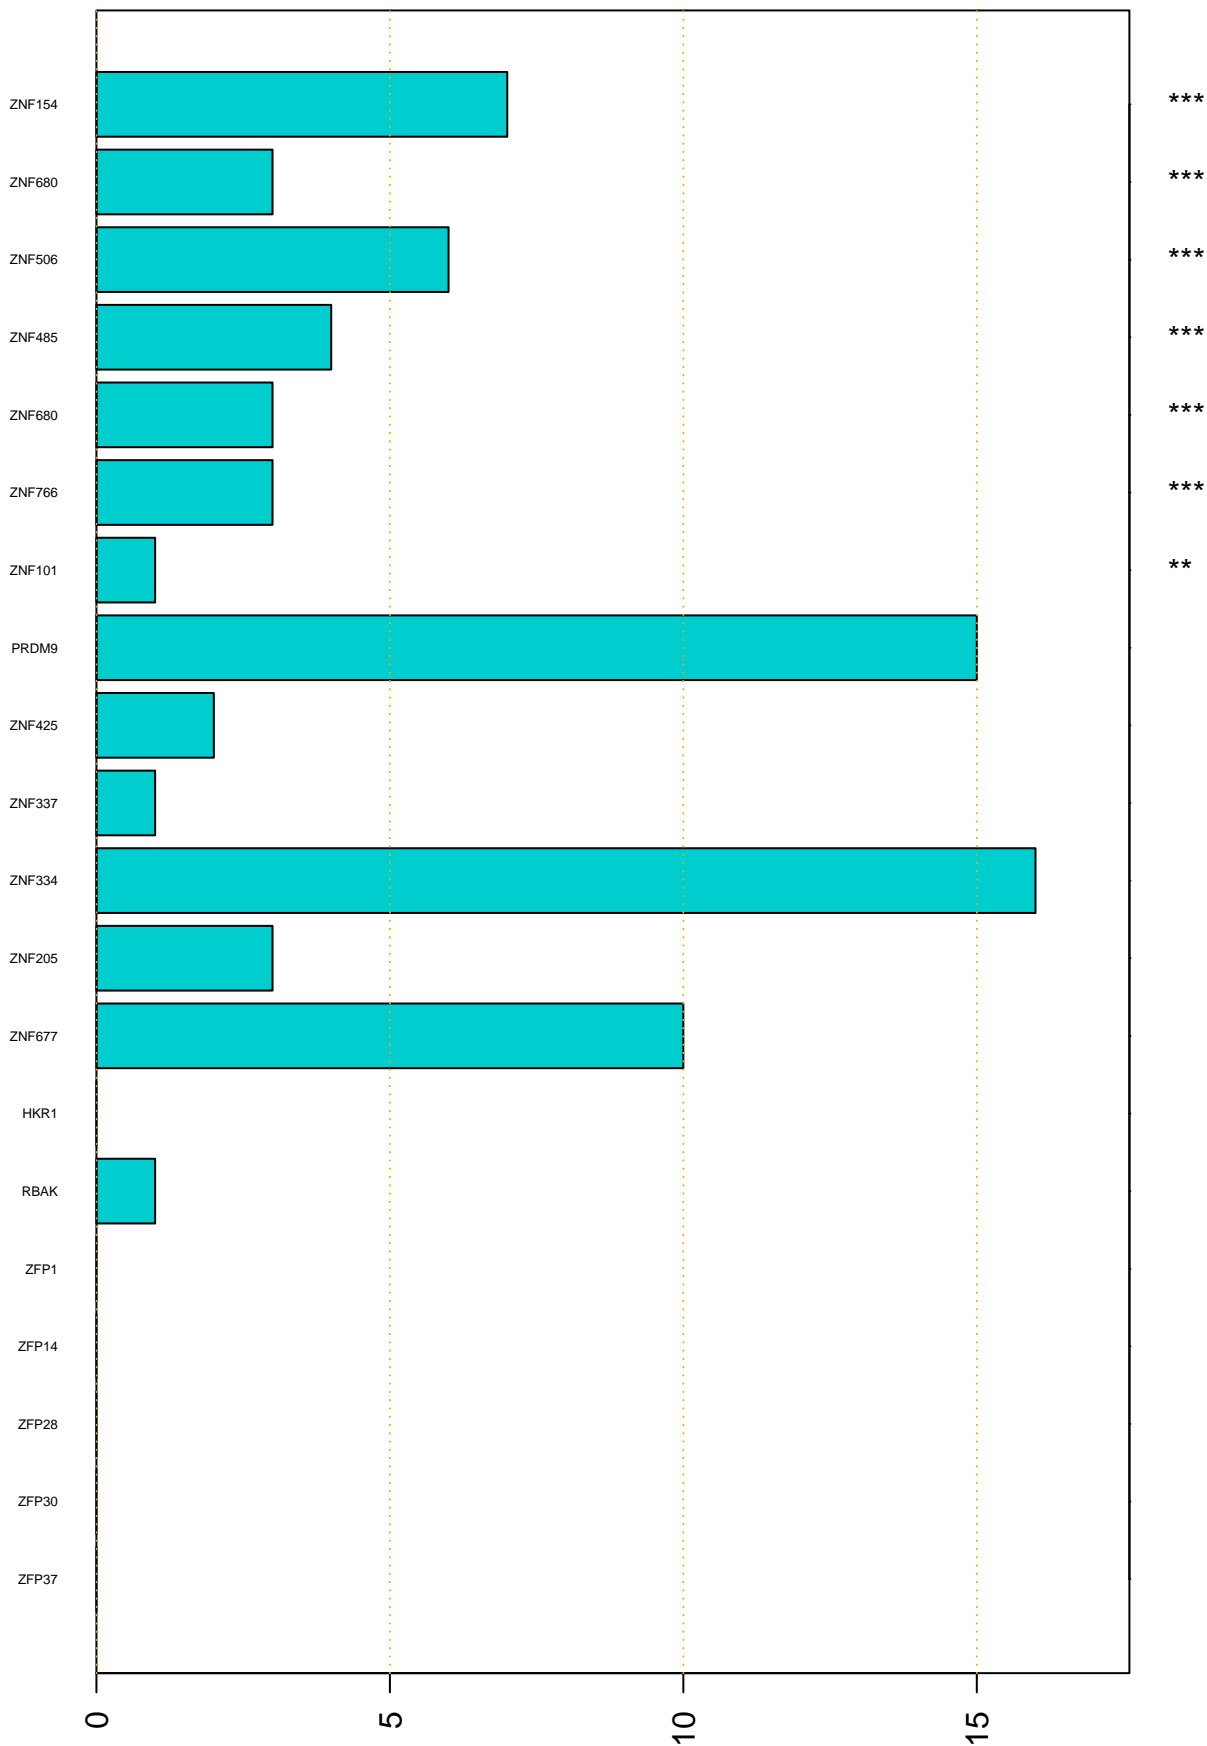

Enriched KZFP

#TE sfam with peak