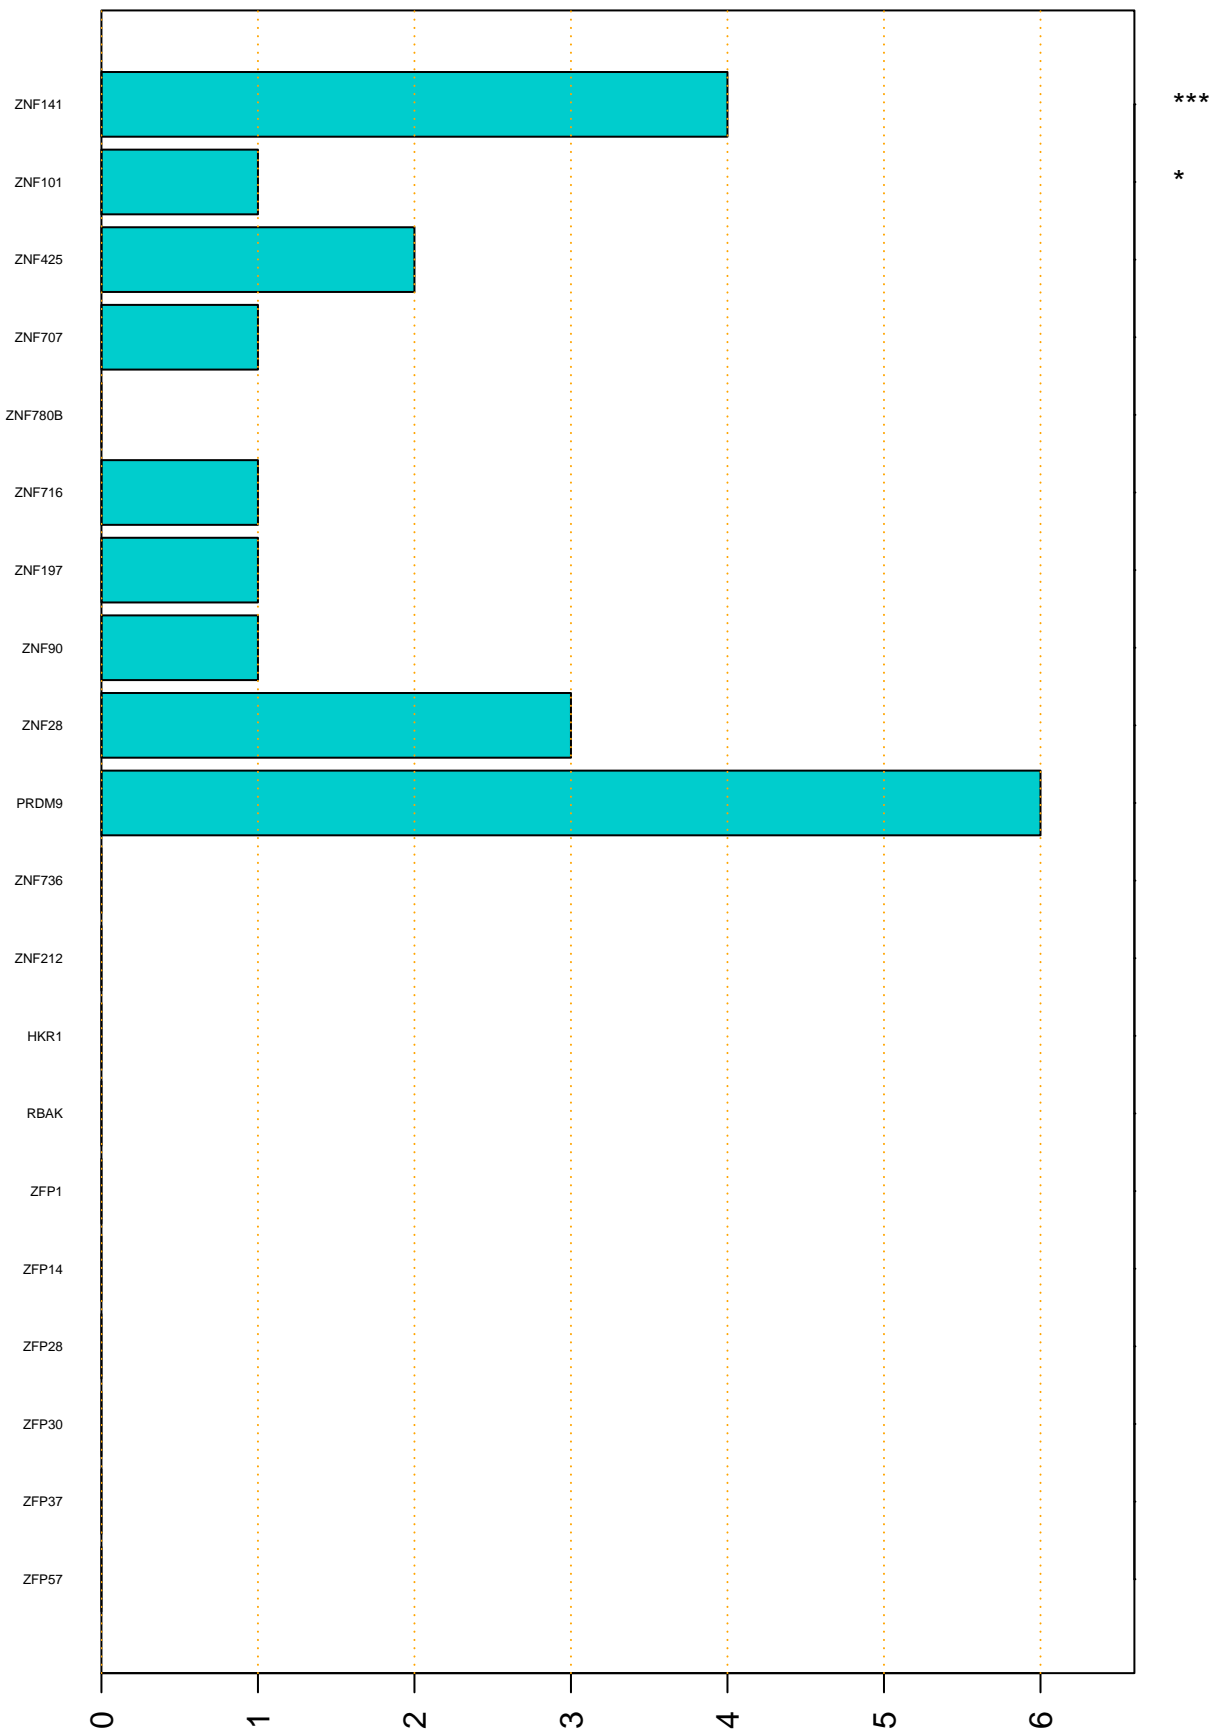

Enriched KZFP

#TE sfam with peak