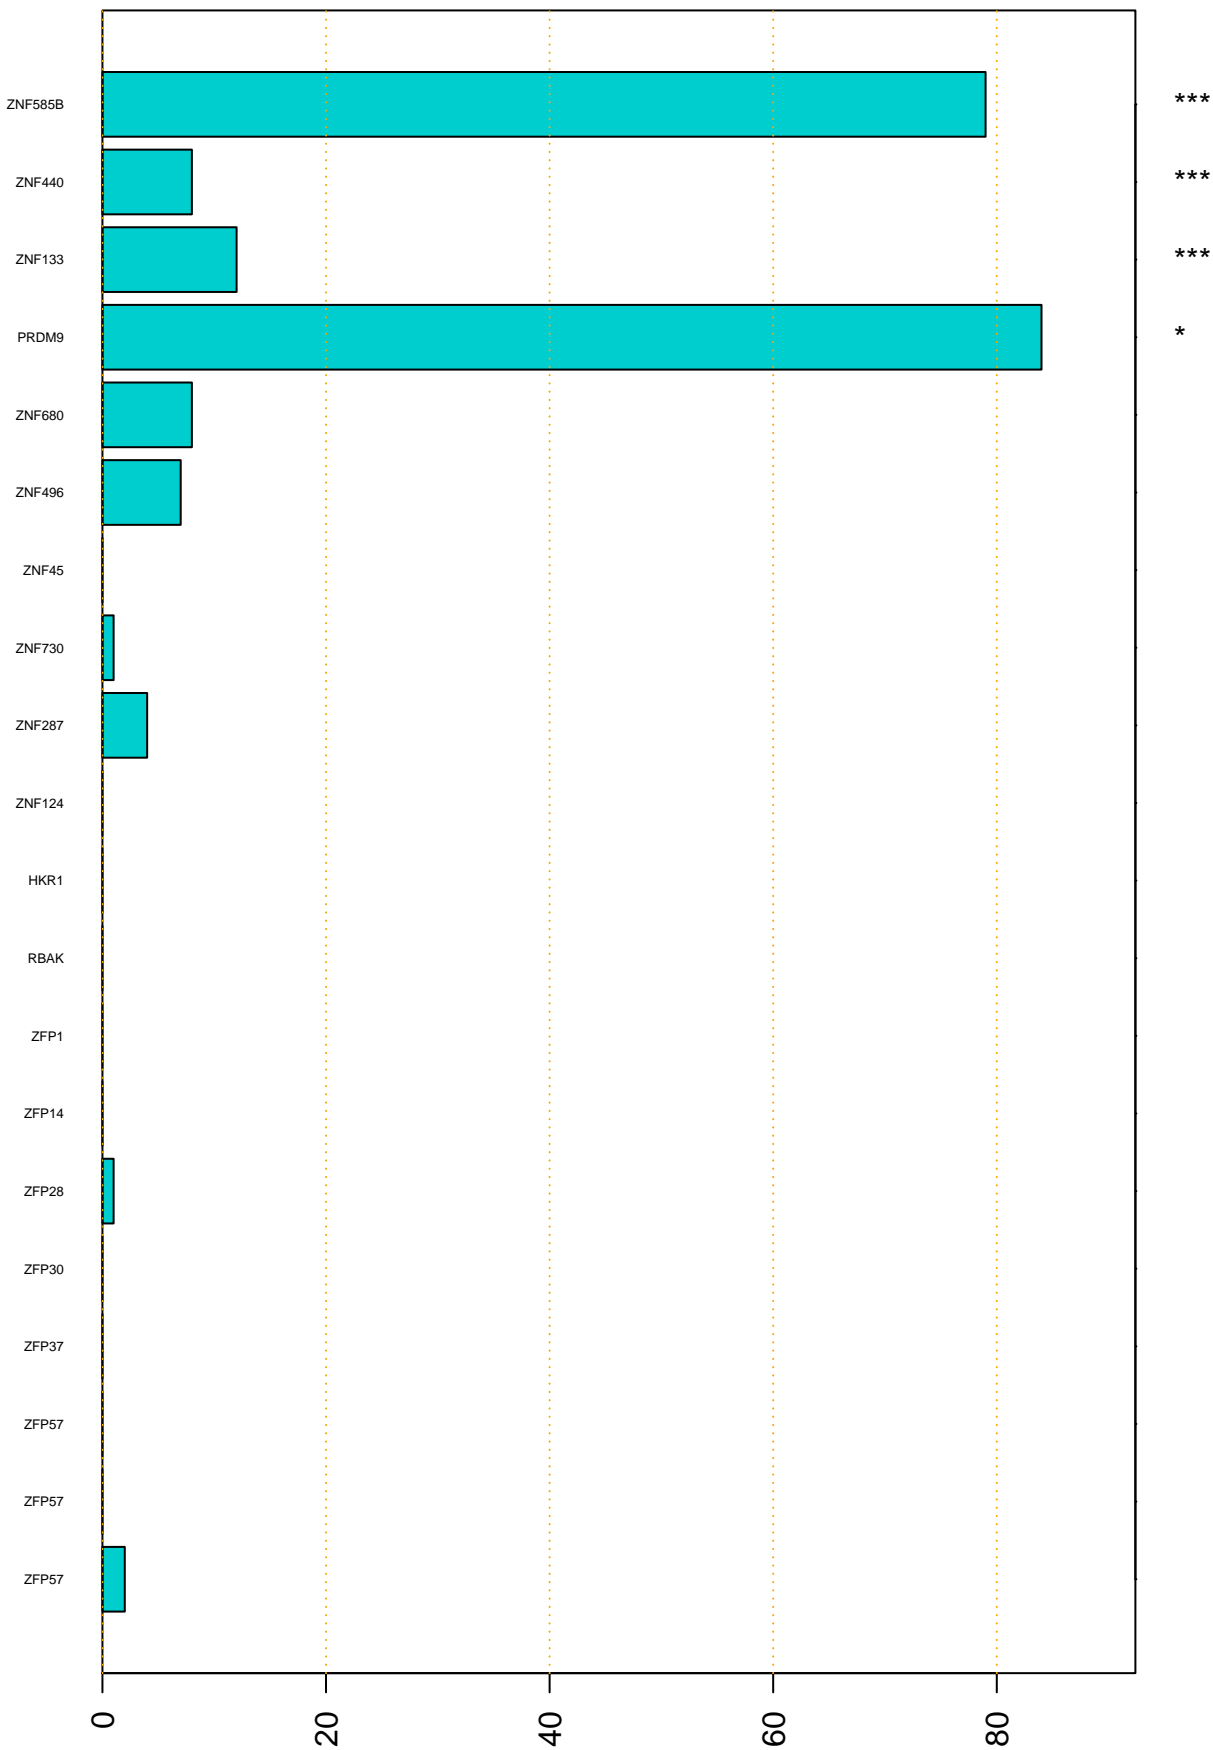

Enriched KZFP

#TE sfam with peak