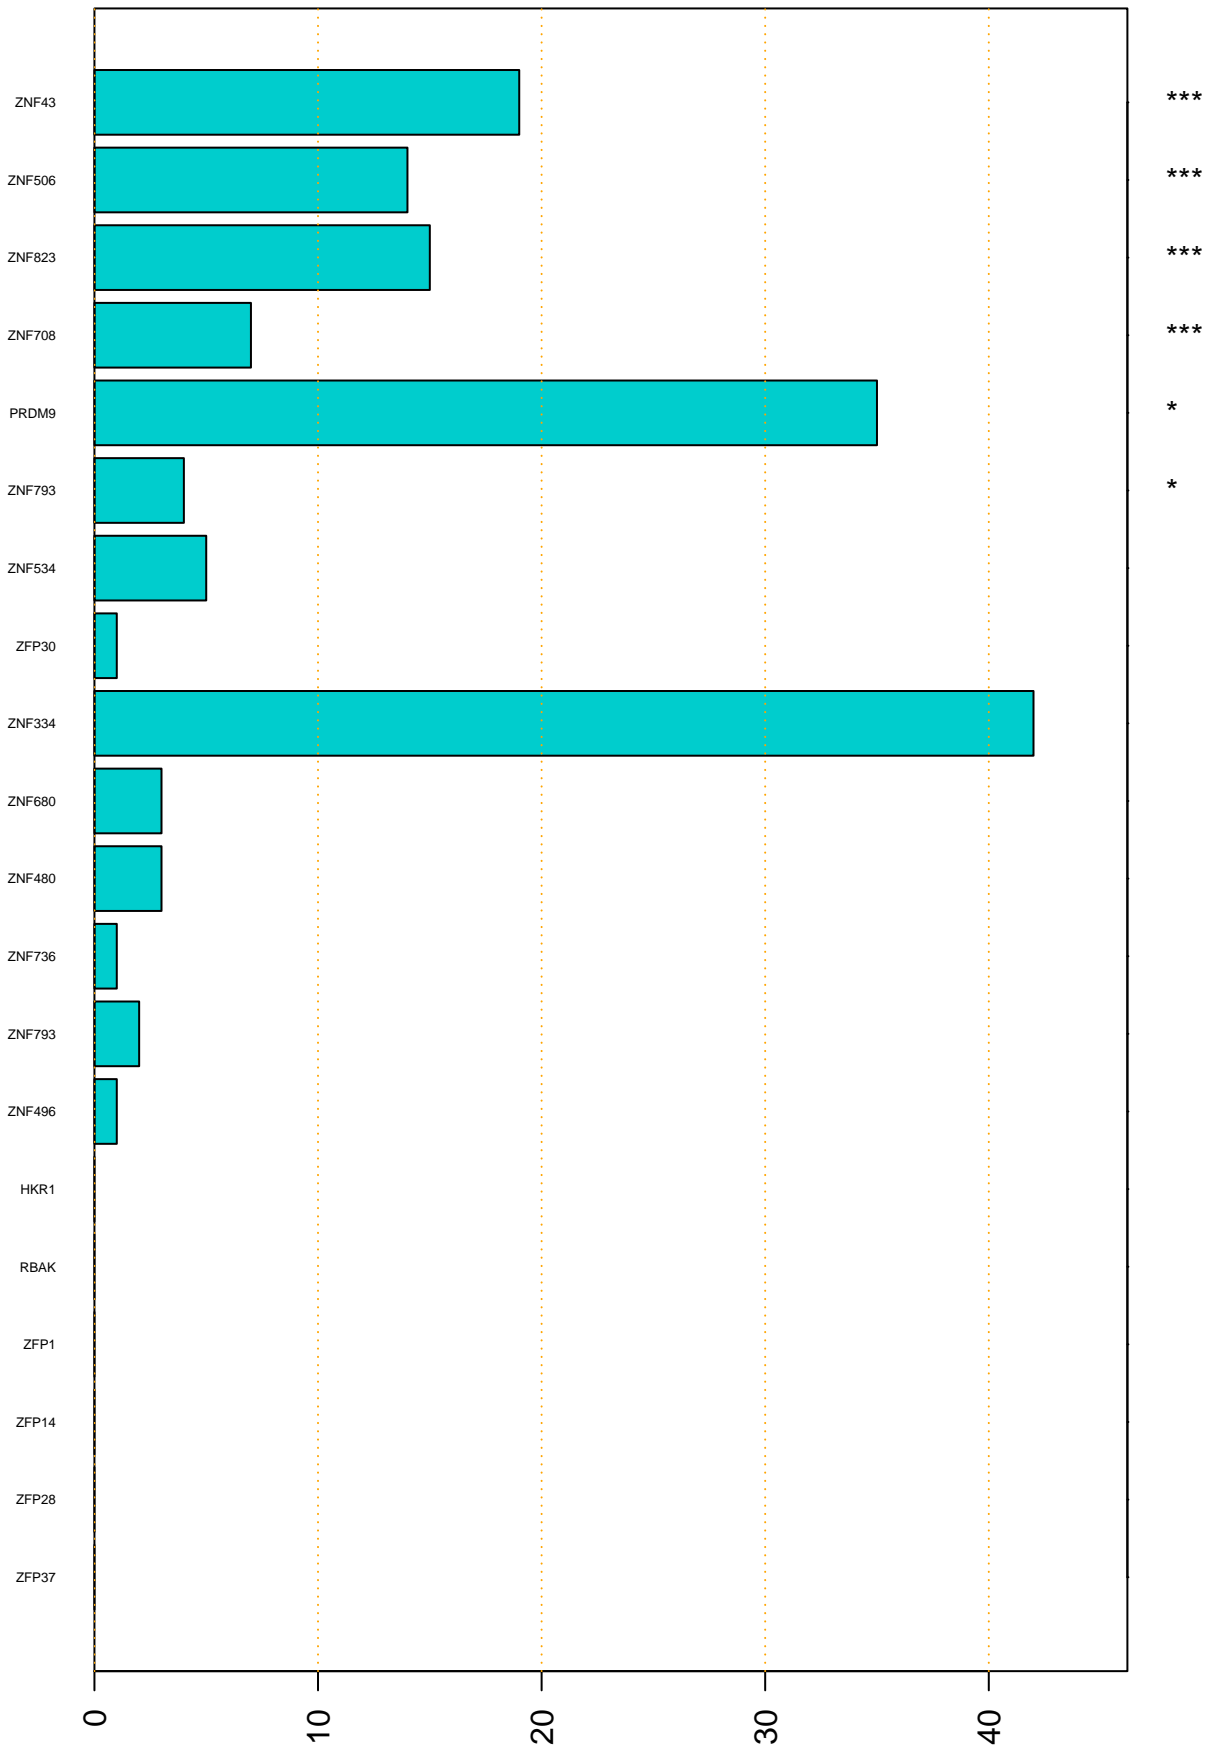

Enriched KZFP

#TE sfam with peak