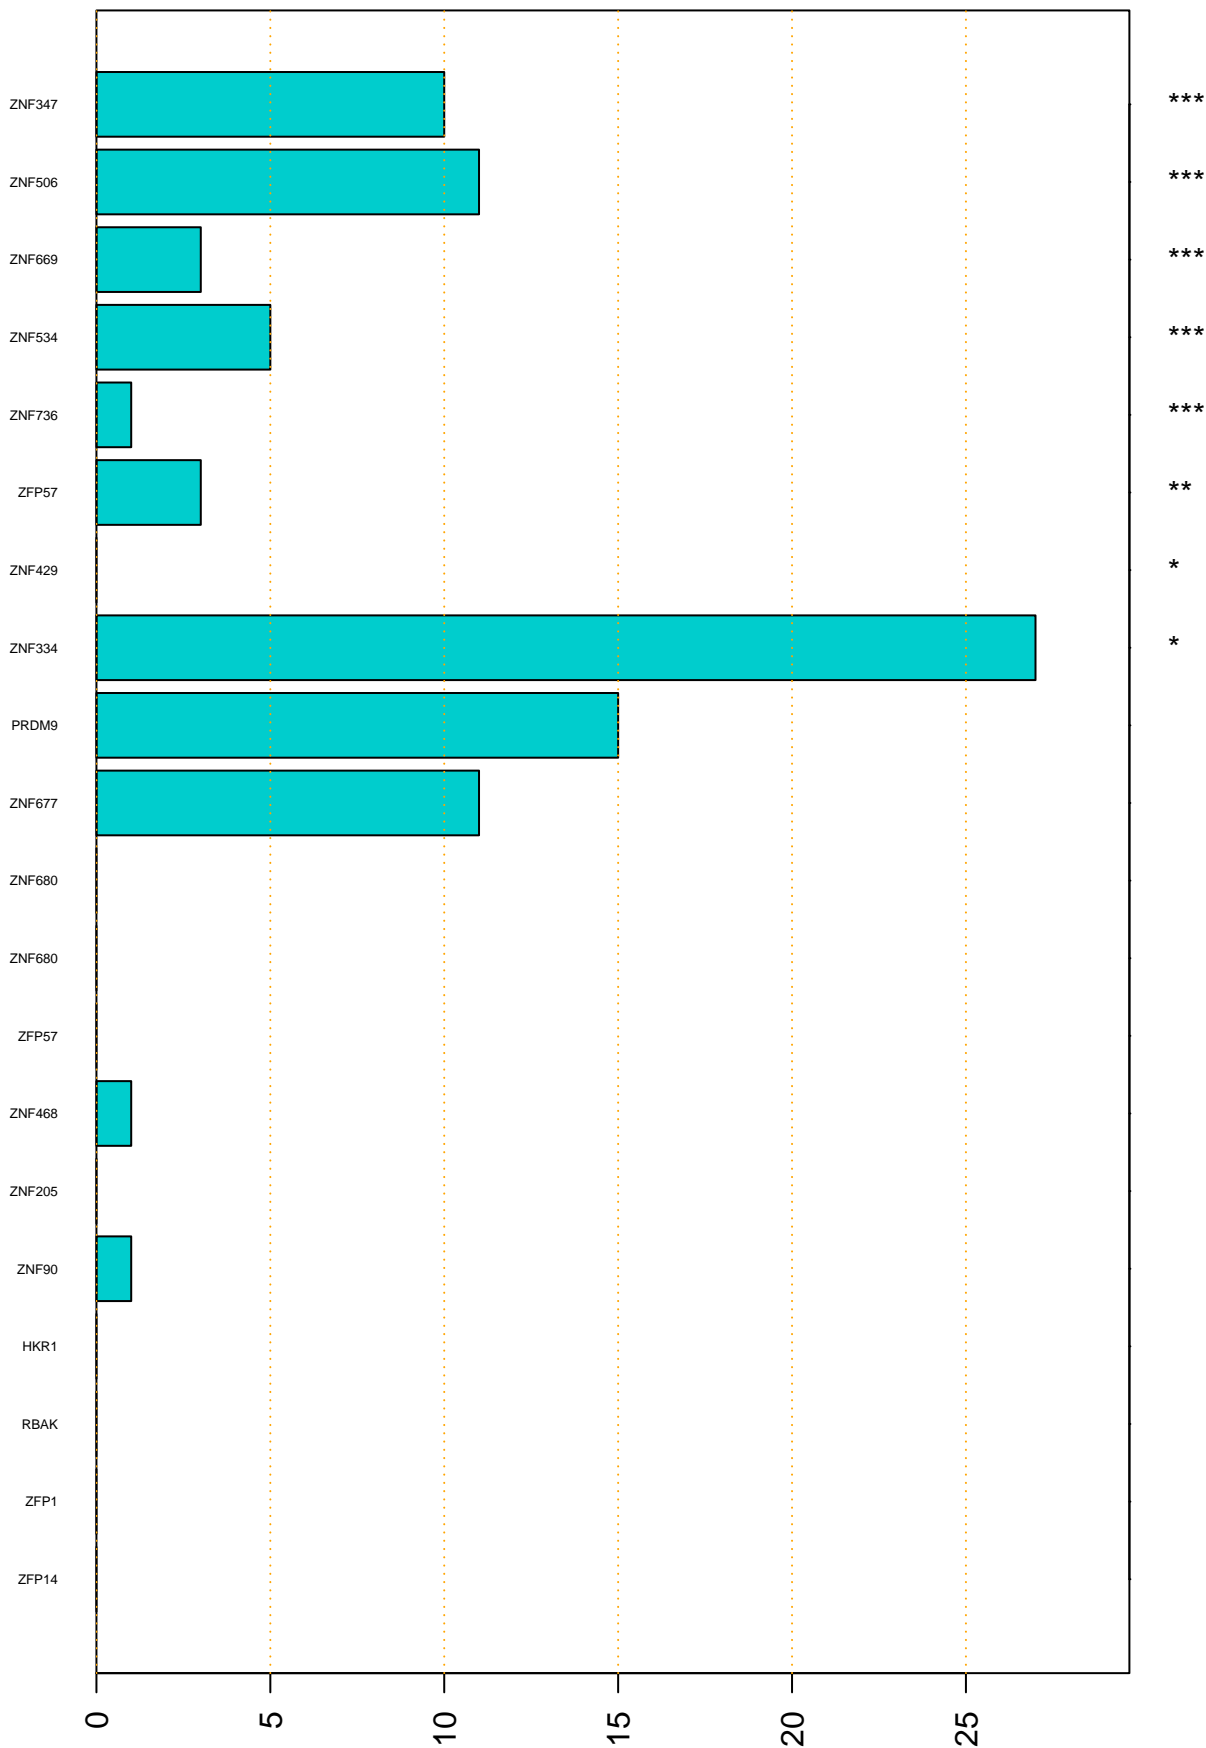

Enriched KZFP

#TE sfam with peak