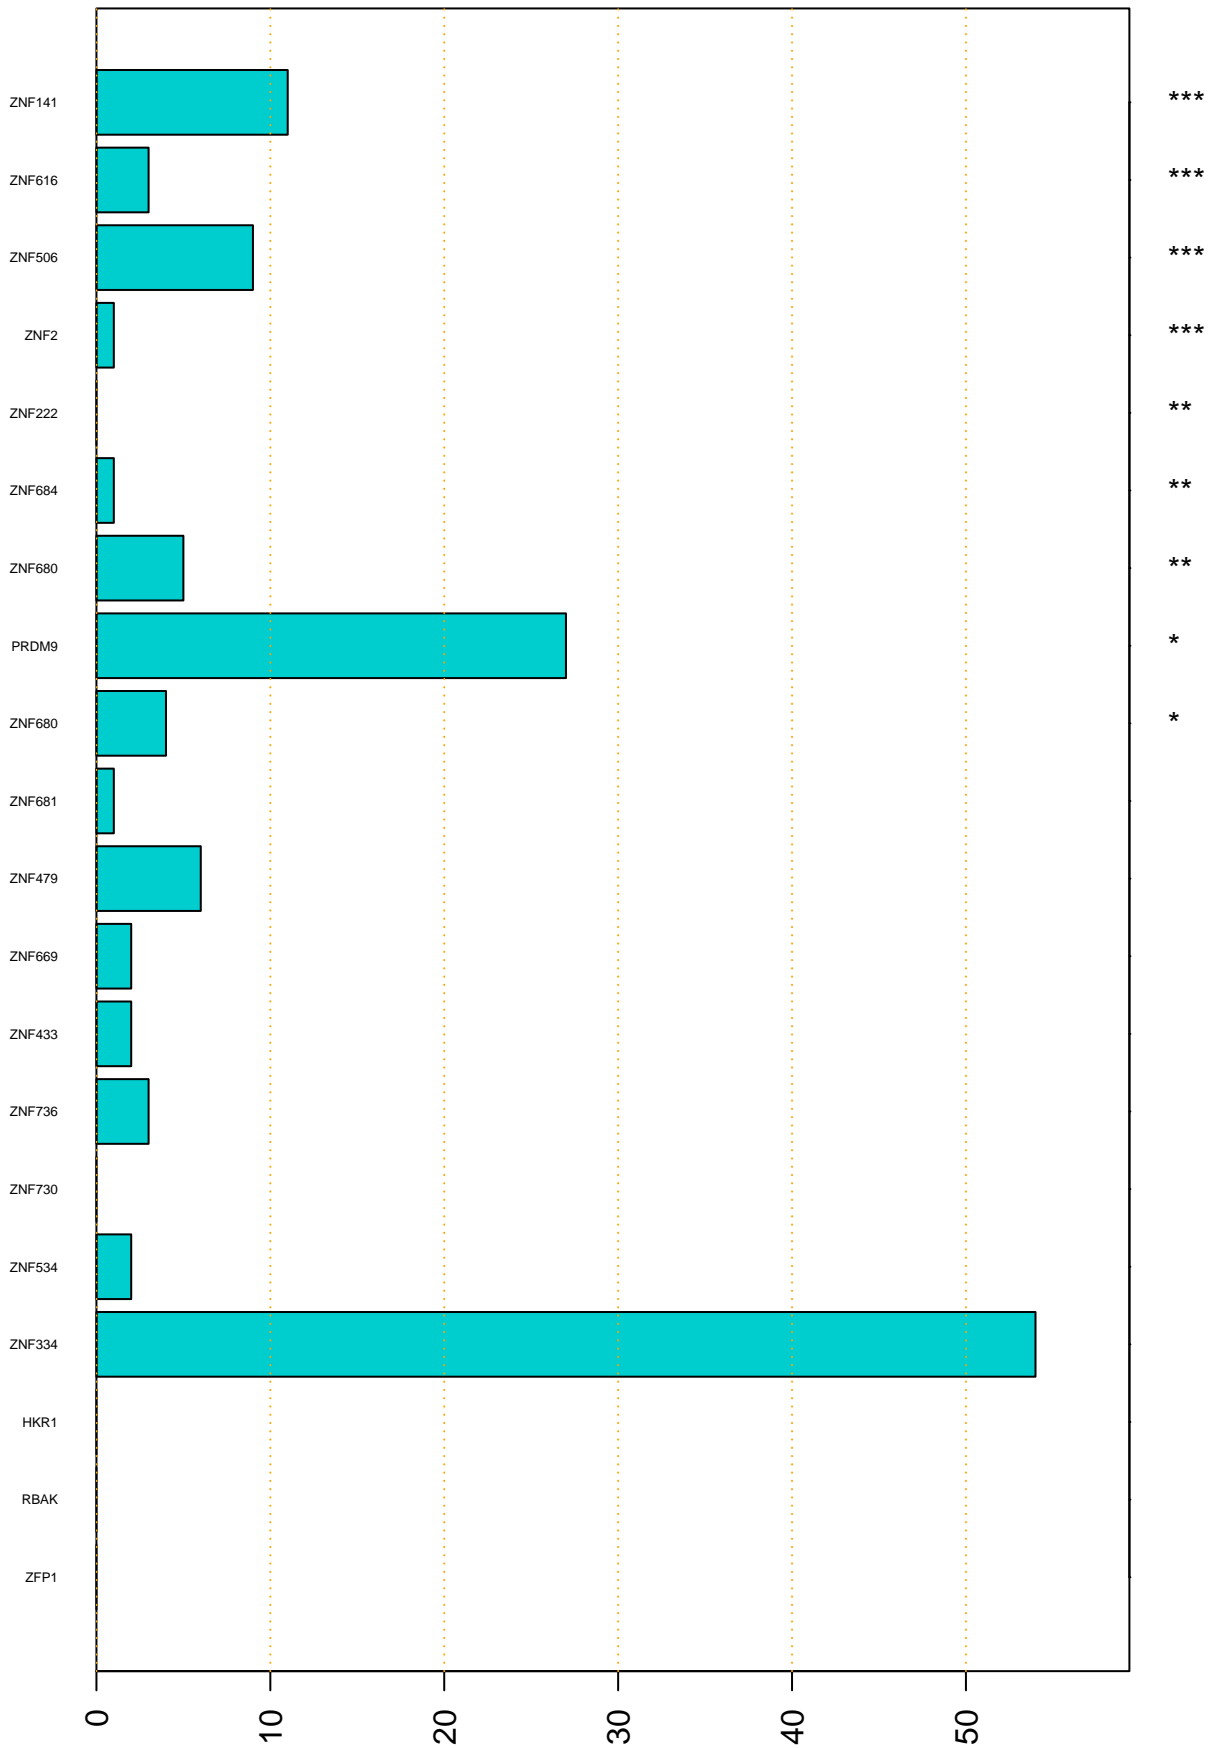

Enriched KZFP

#TE sfam with peak