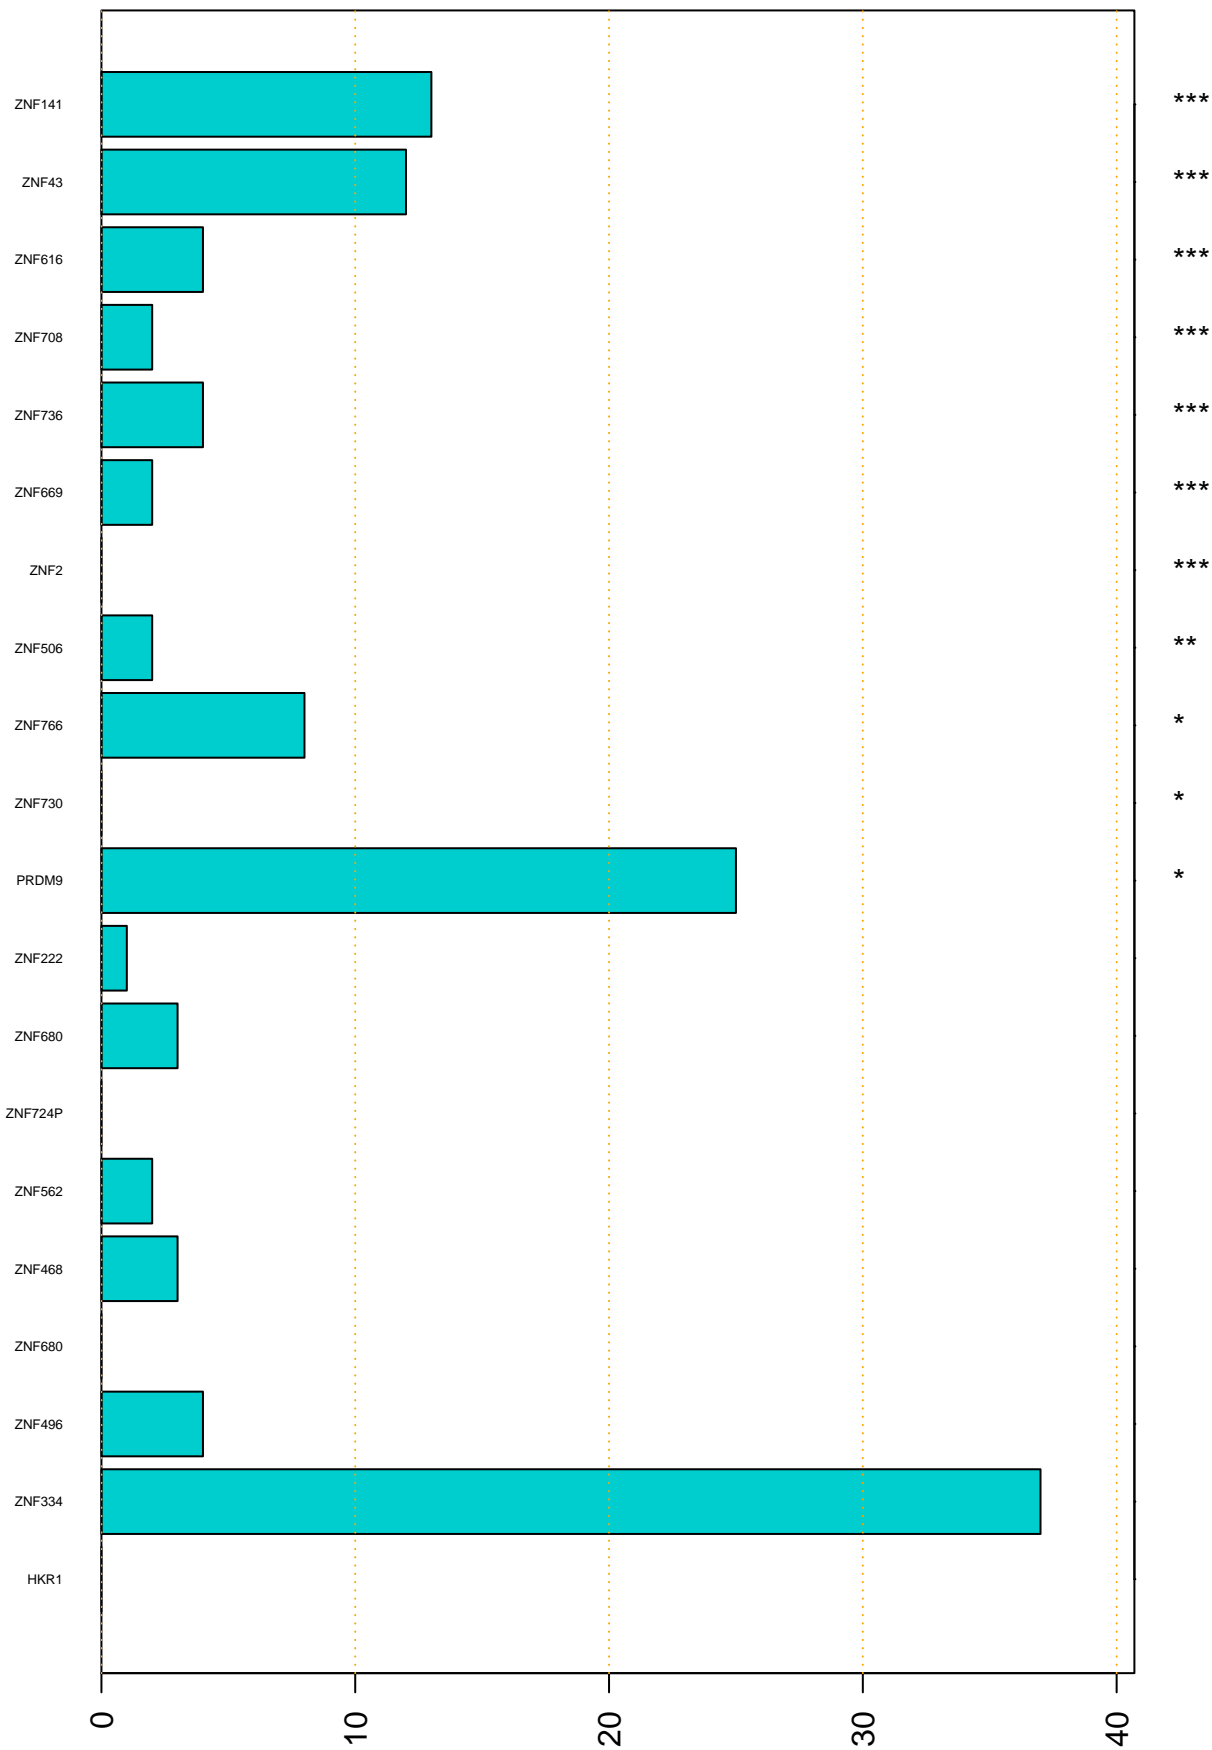

Enriched KZFP

#TE sfam with peak