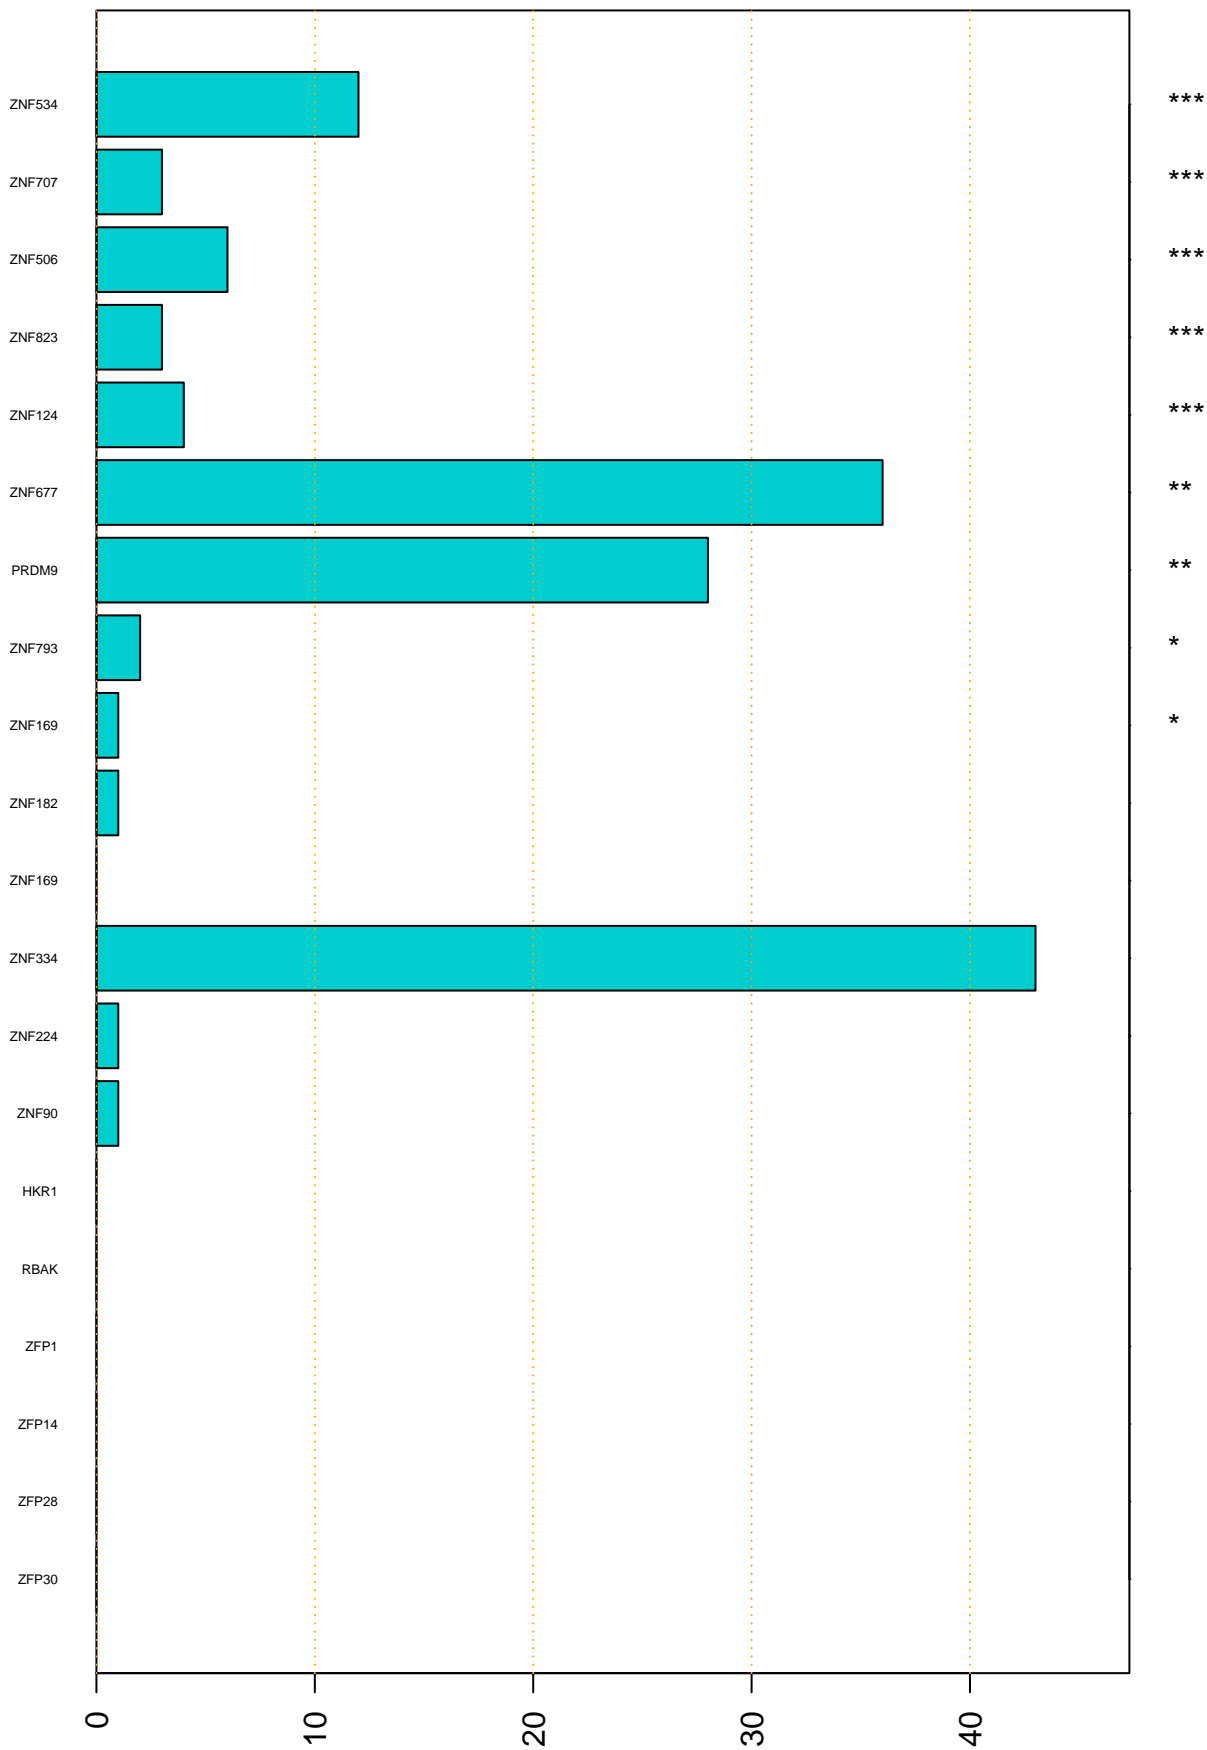

Enriched KZFP

#TE sfam with peak