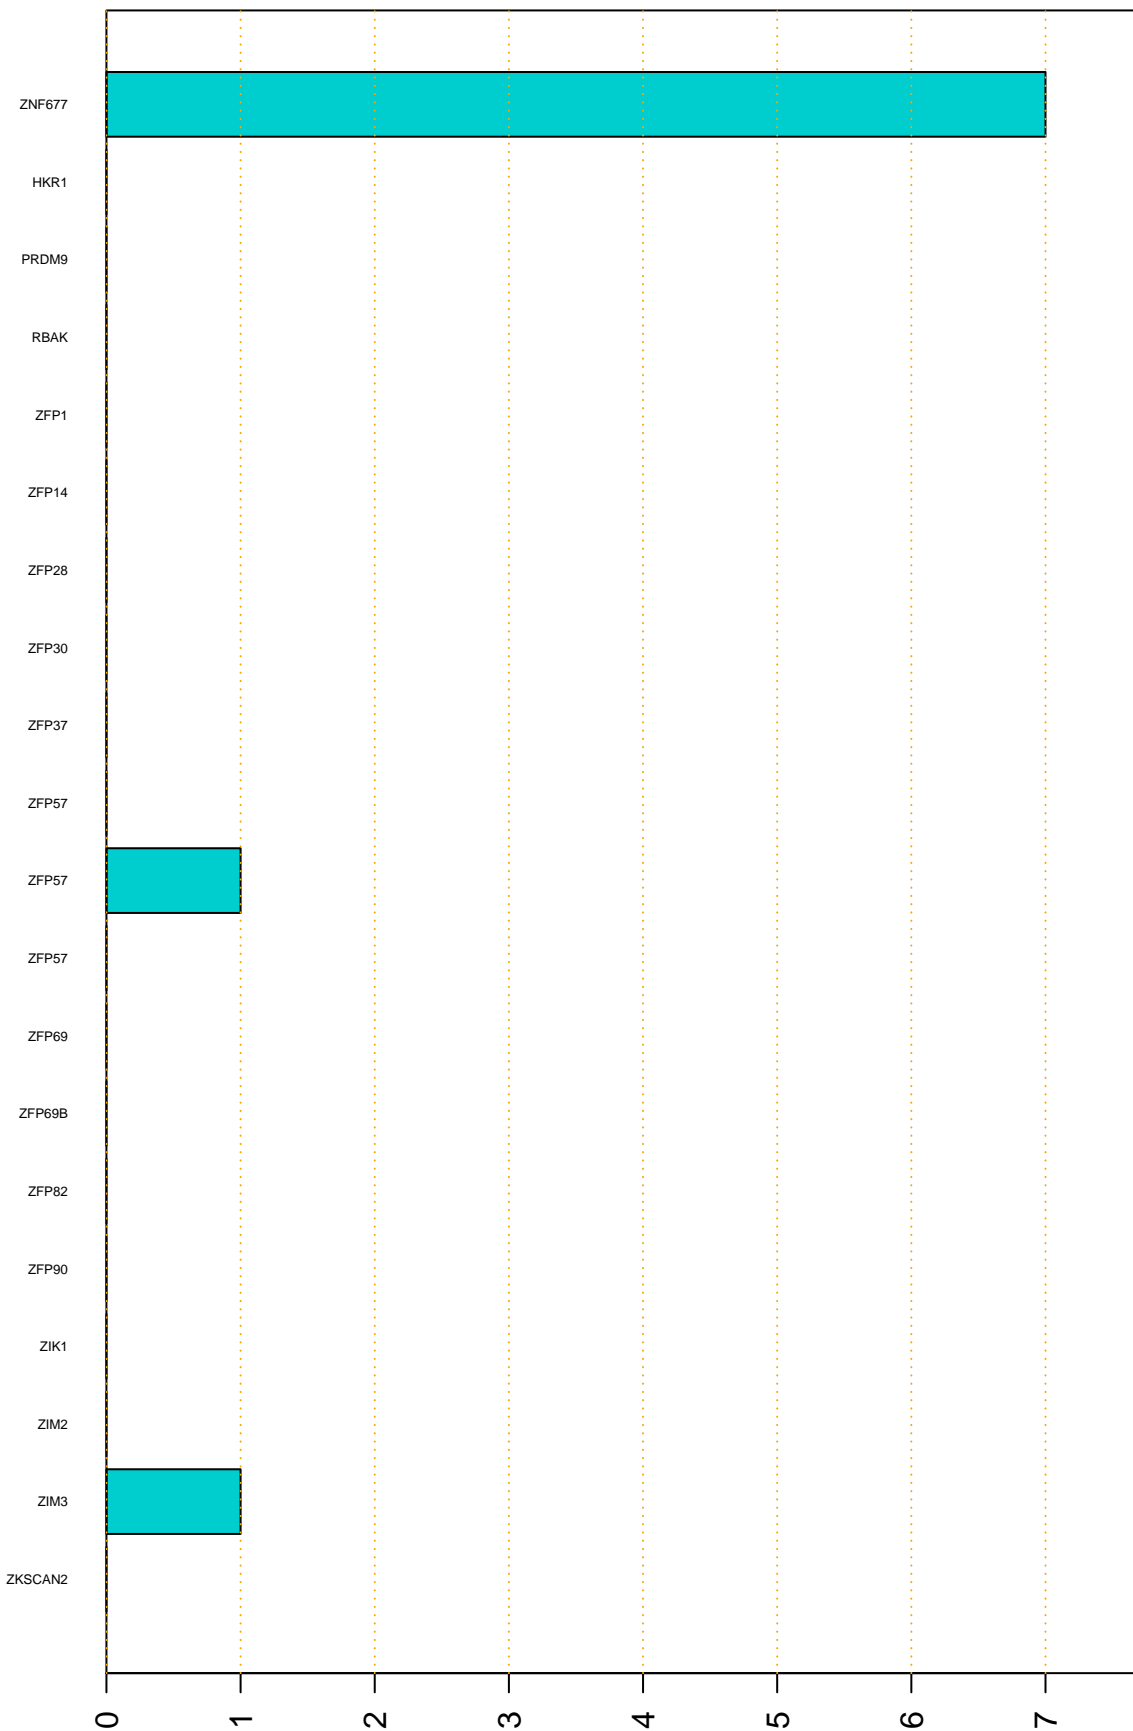

Enriched KZFP

#TE sfam with peak