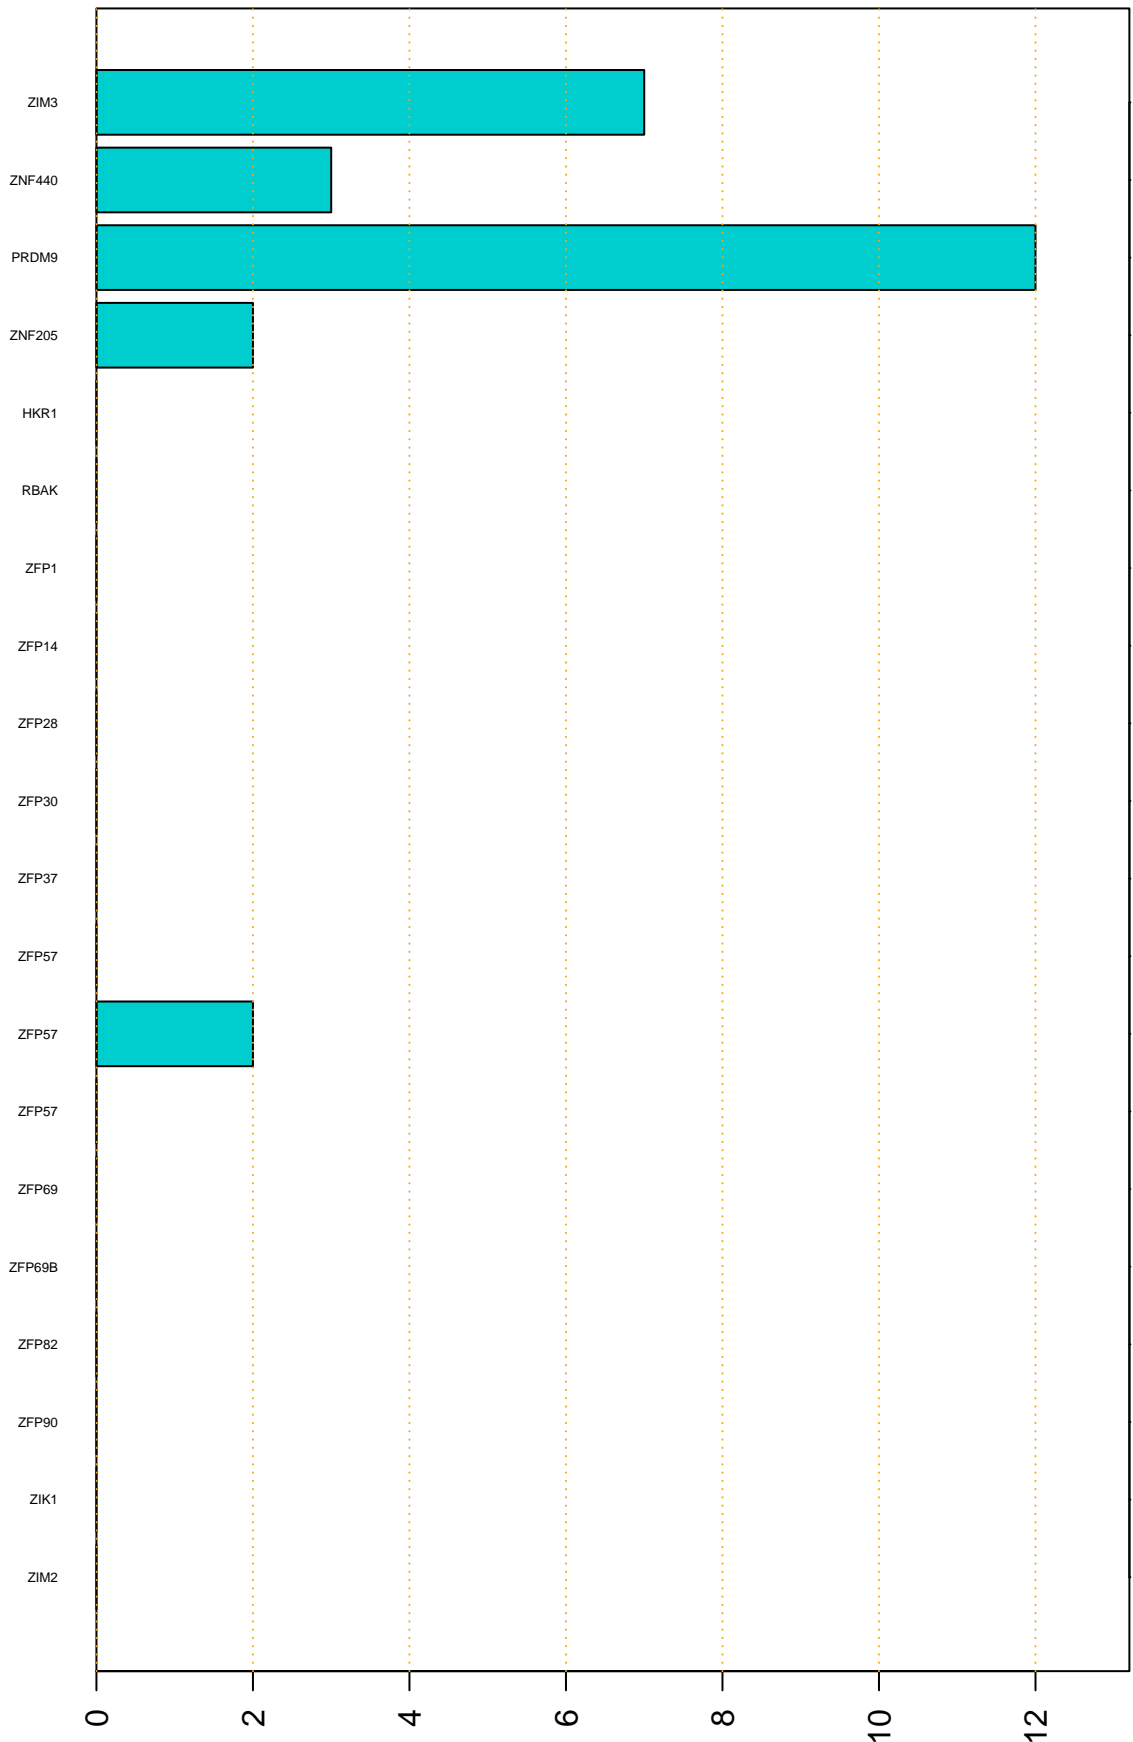

Enriched KZFP

#TE sfam with peak