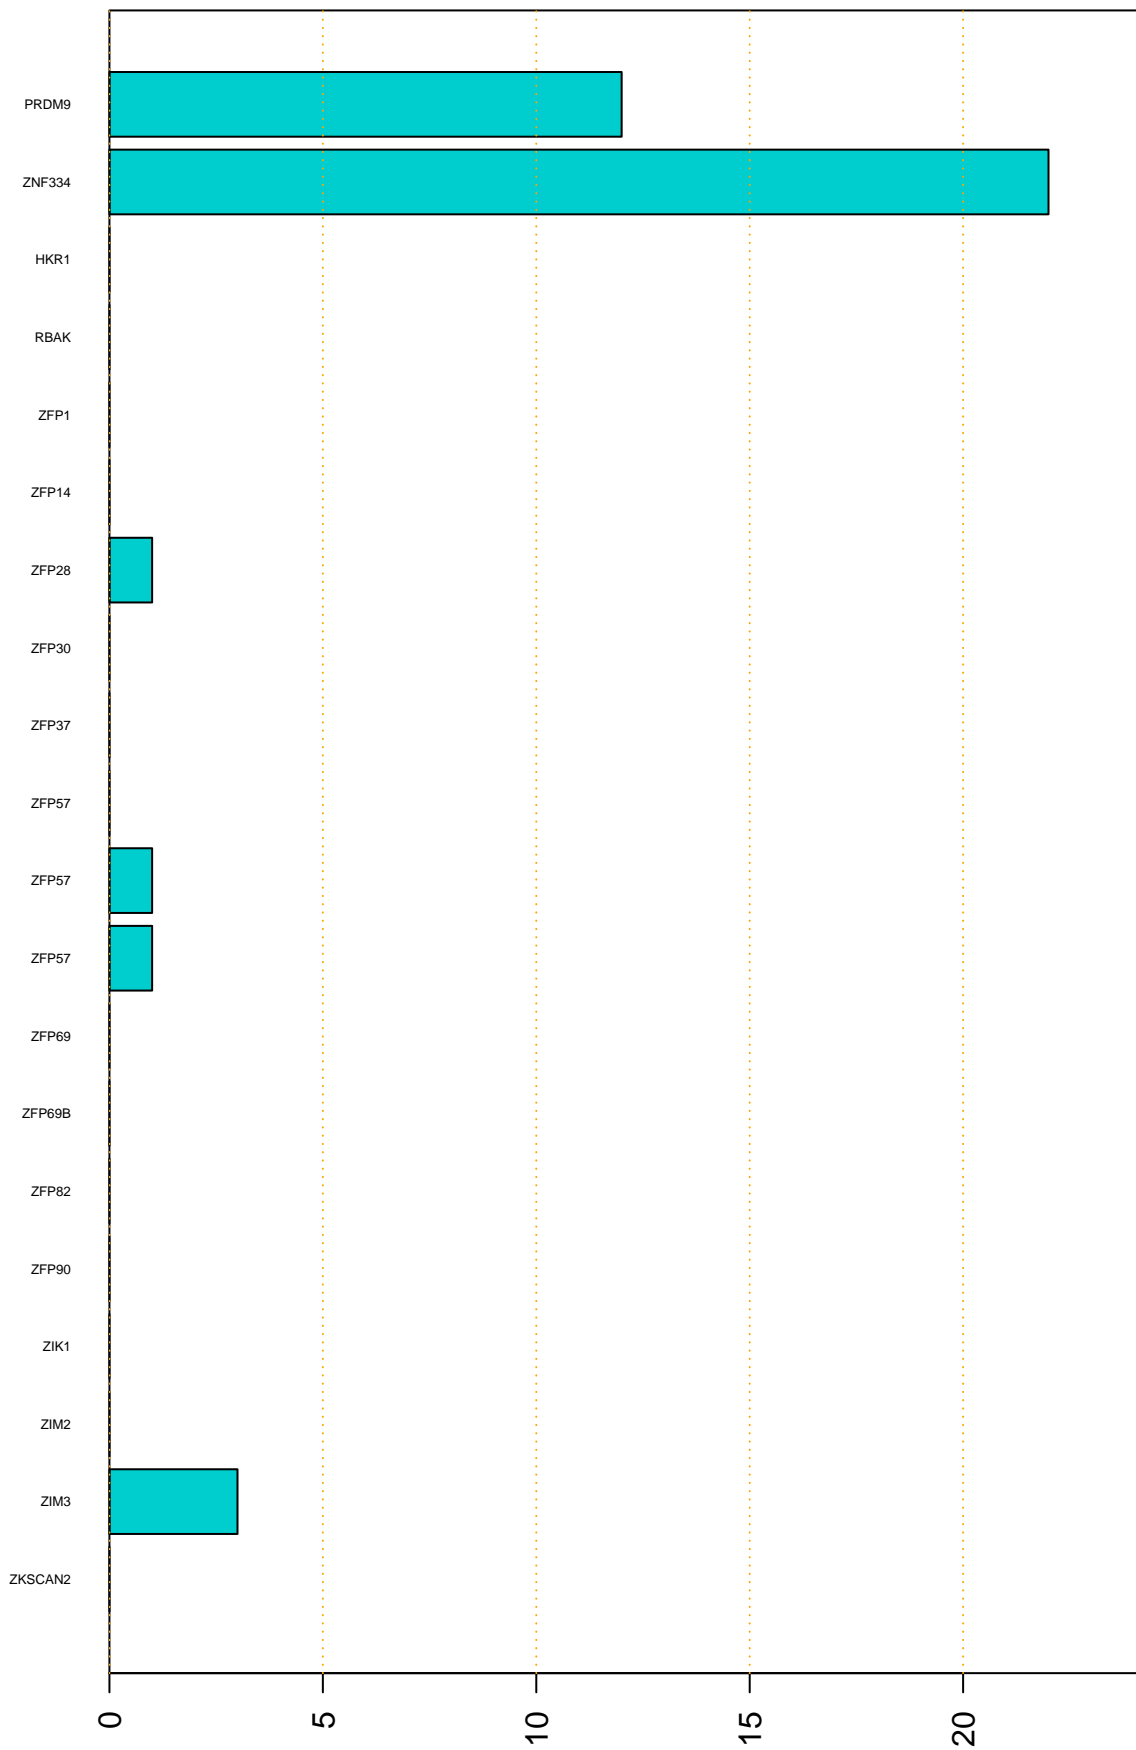

Enriched KZFP

#TE sfam with peak