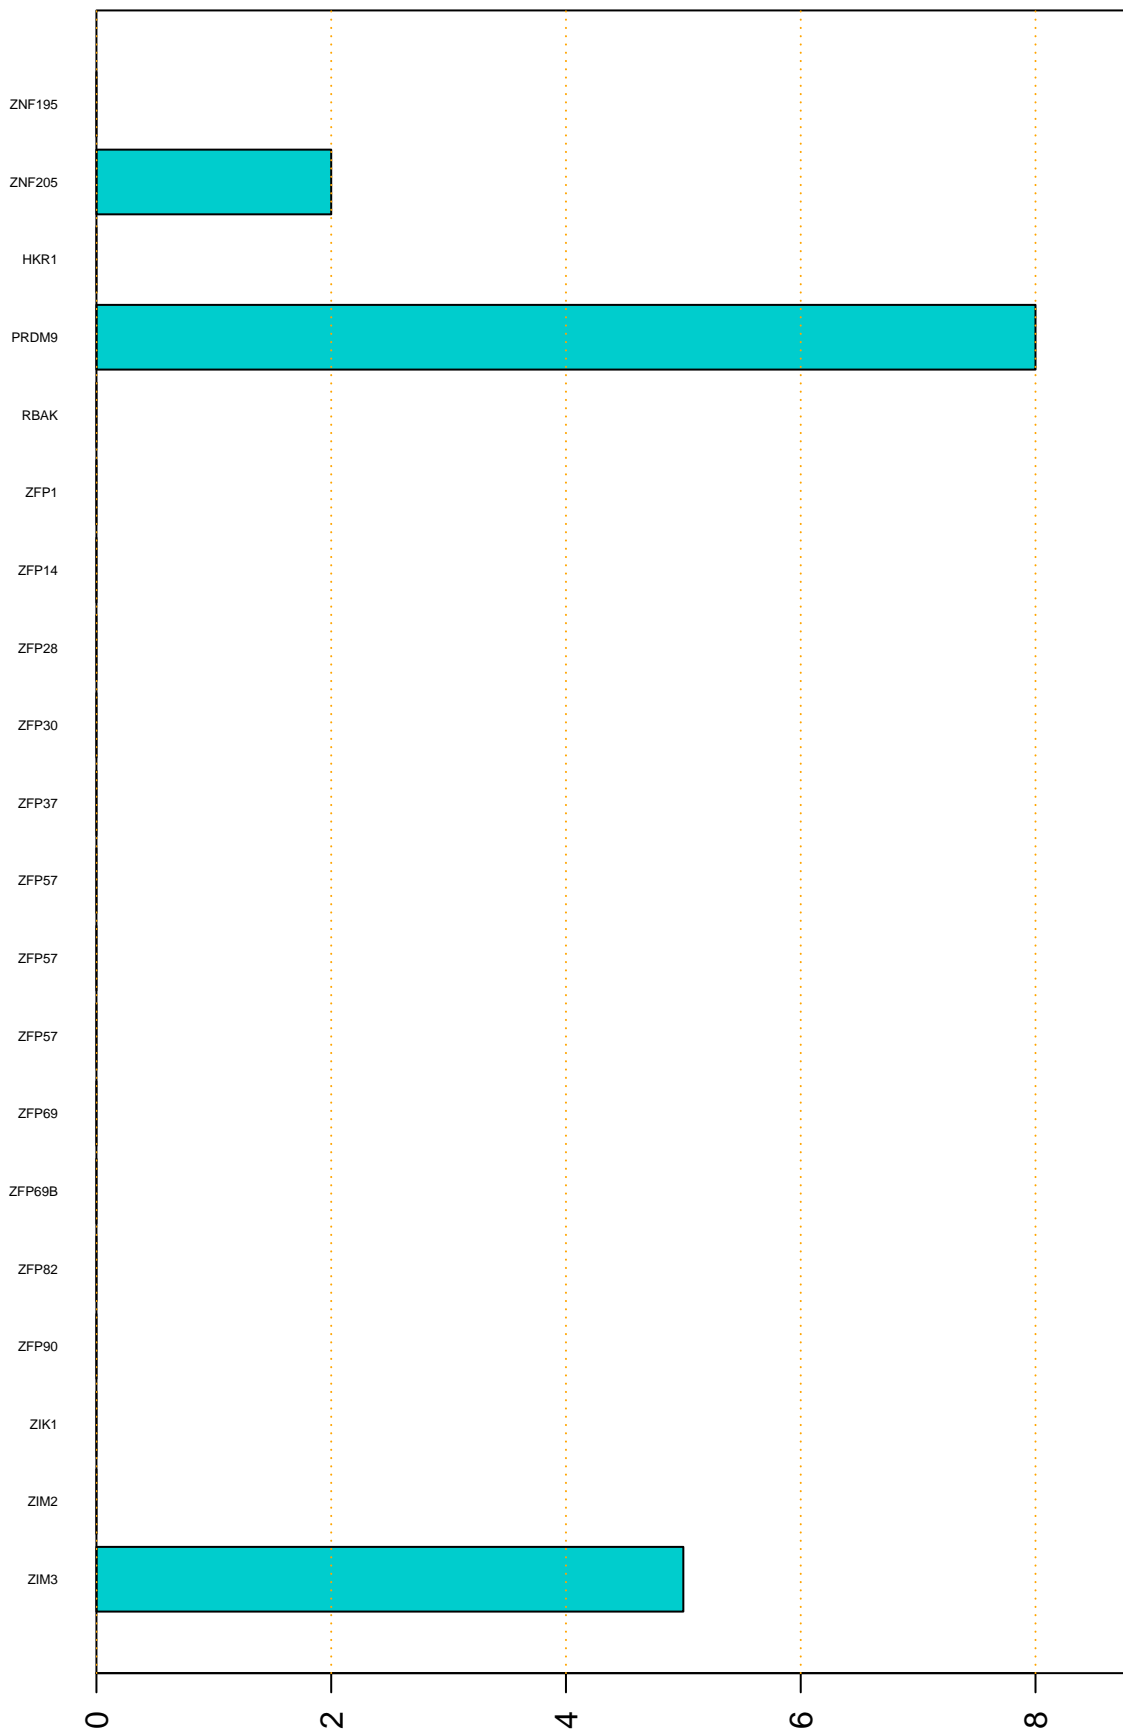

Enriched KZFP

#TE sfam with peak