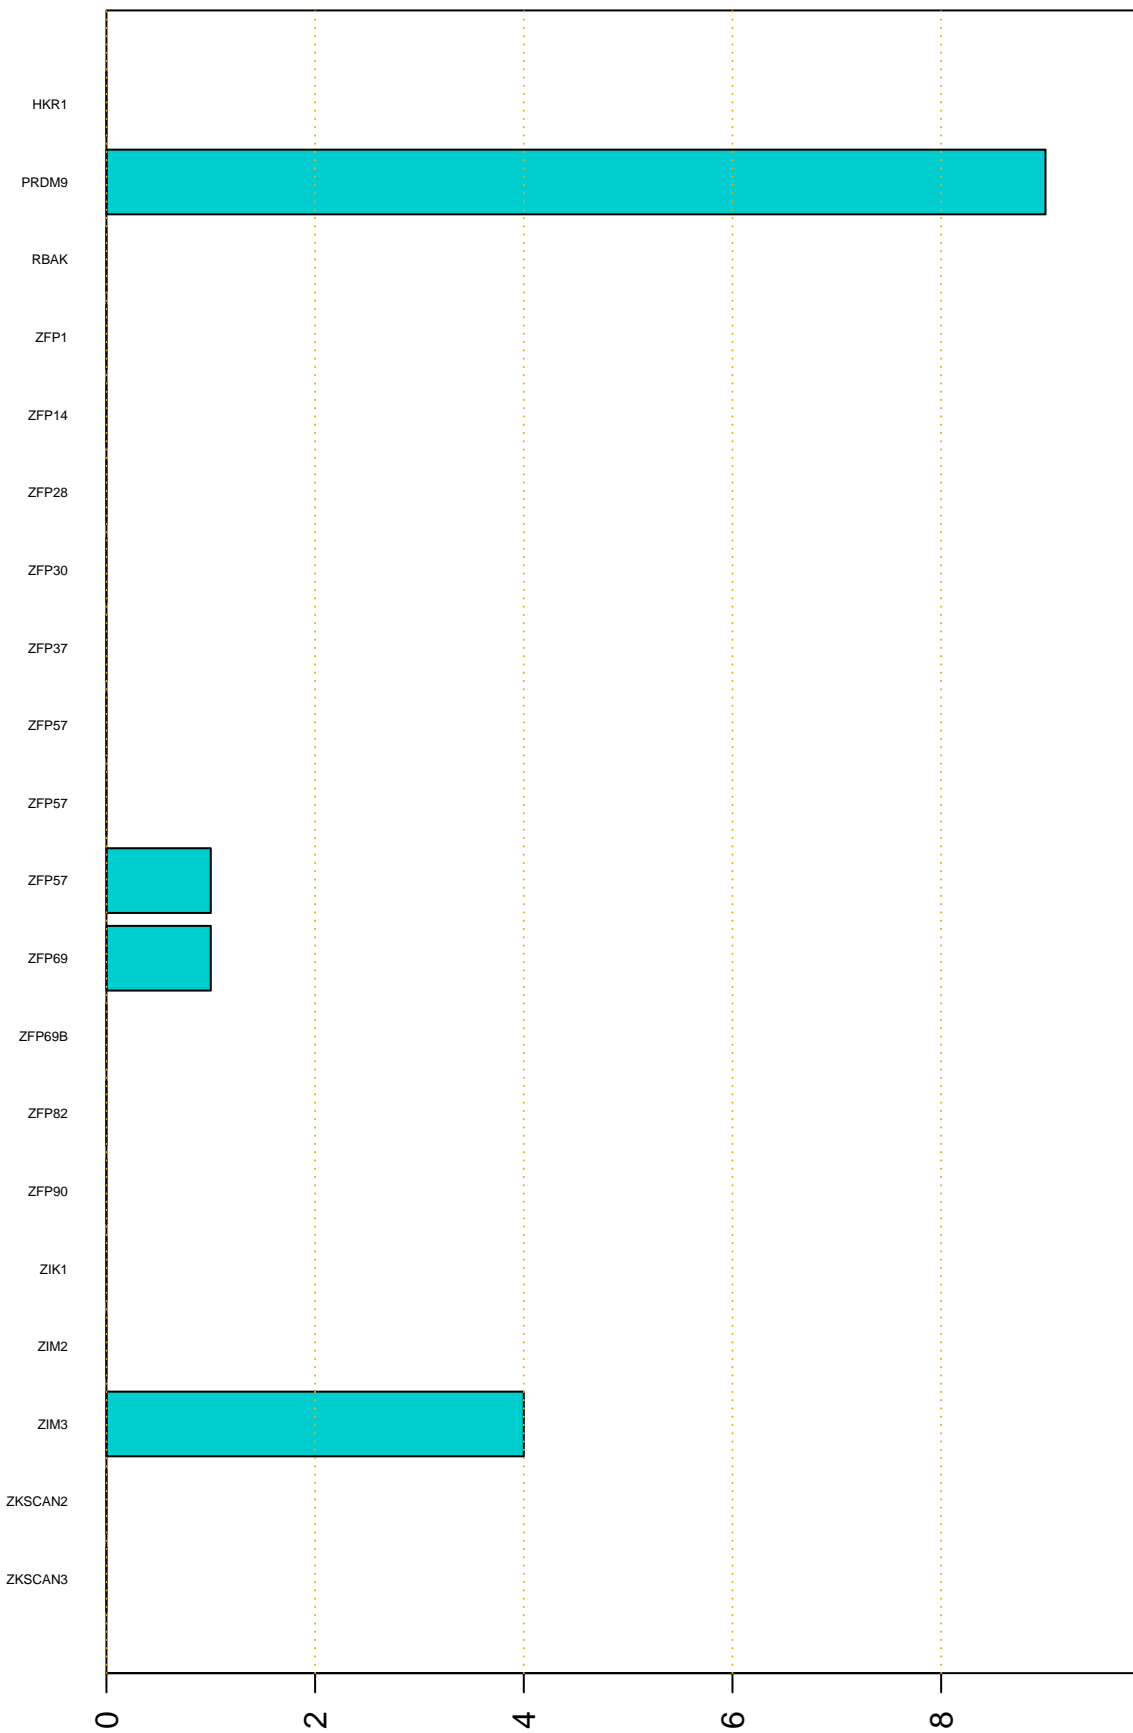

Enriched KZFP

#TE sfam with peak