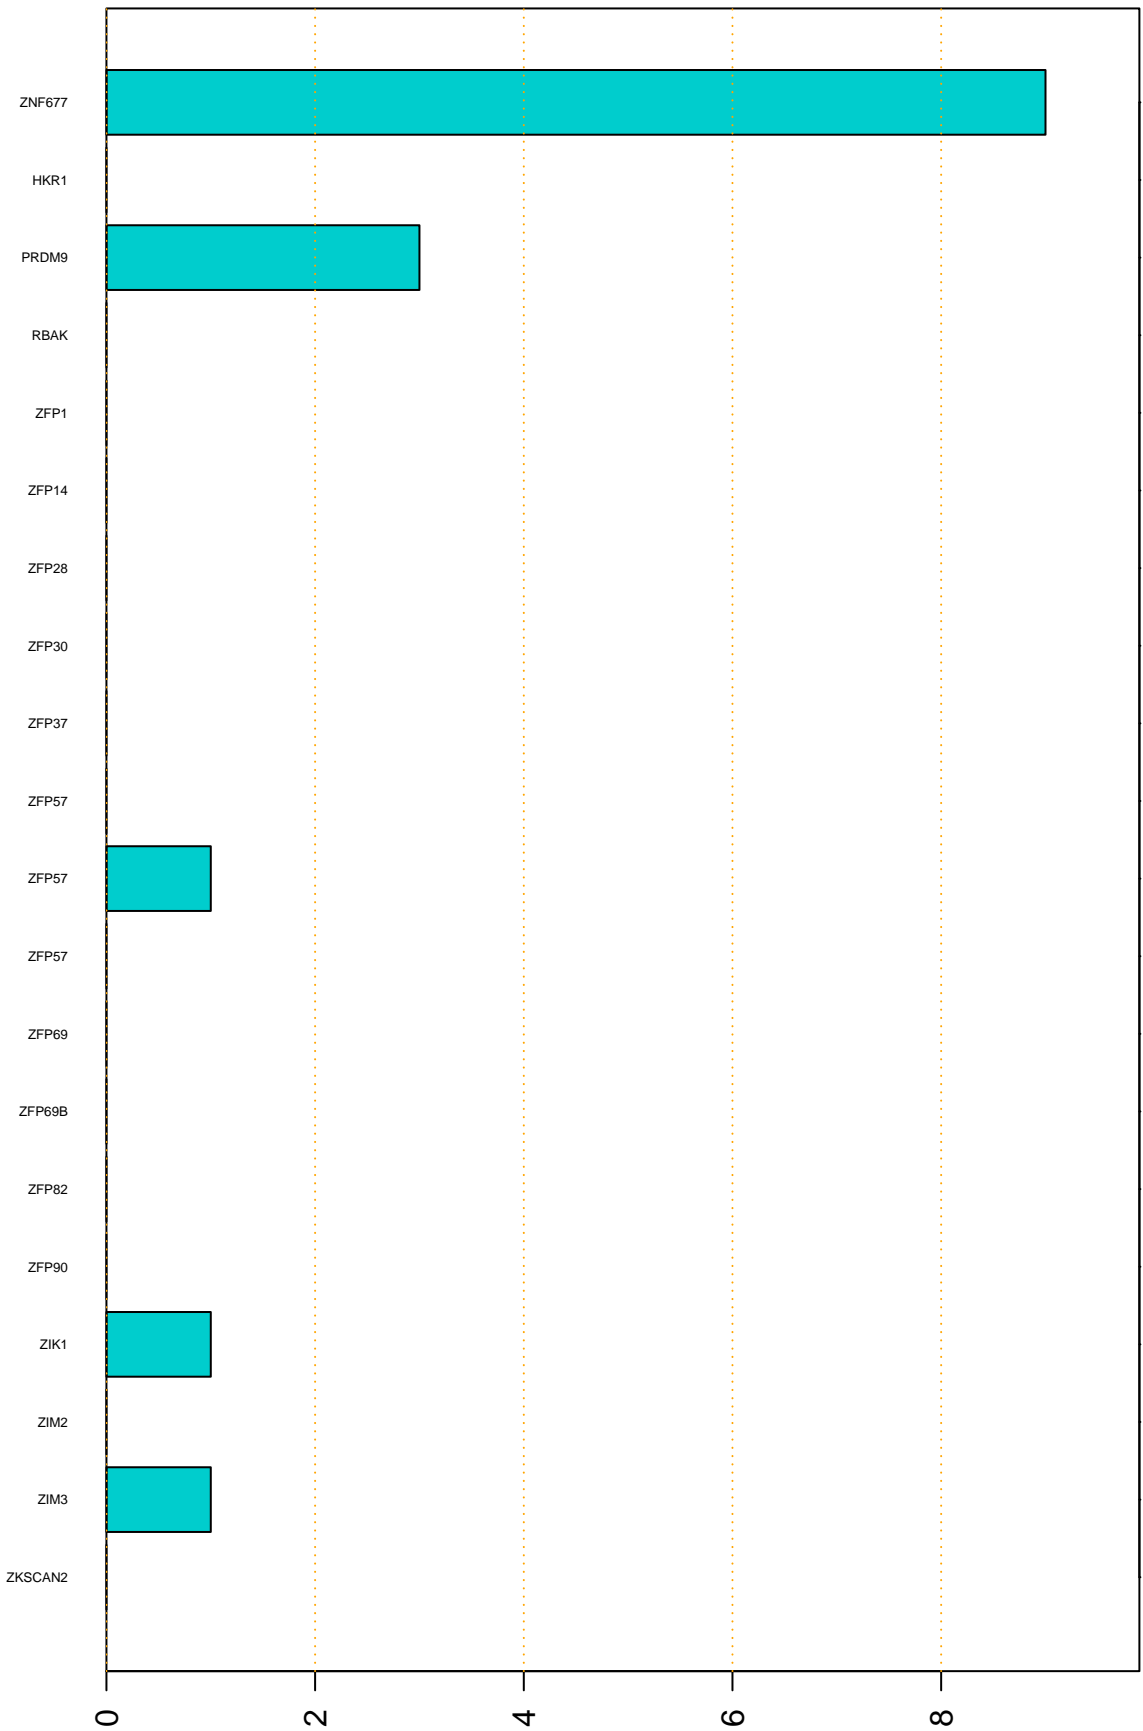

Enriched KZFP

#TE sfam with peak