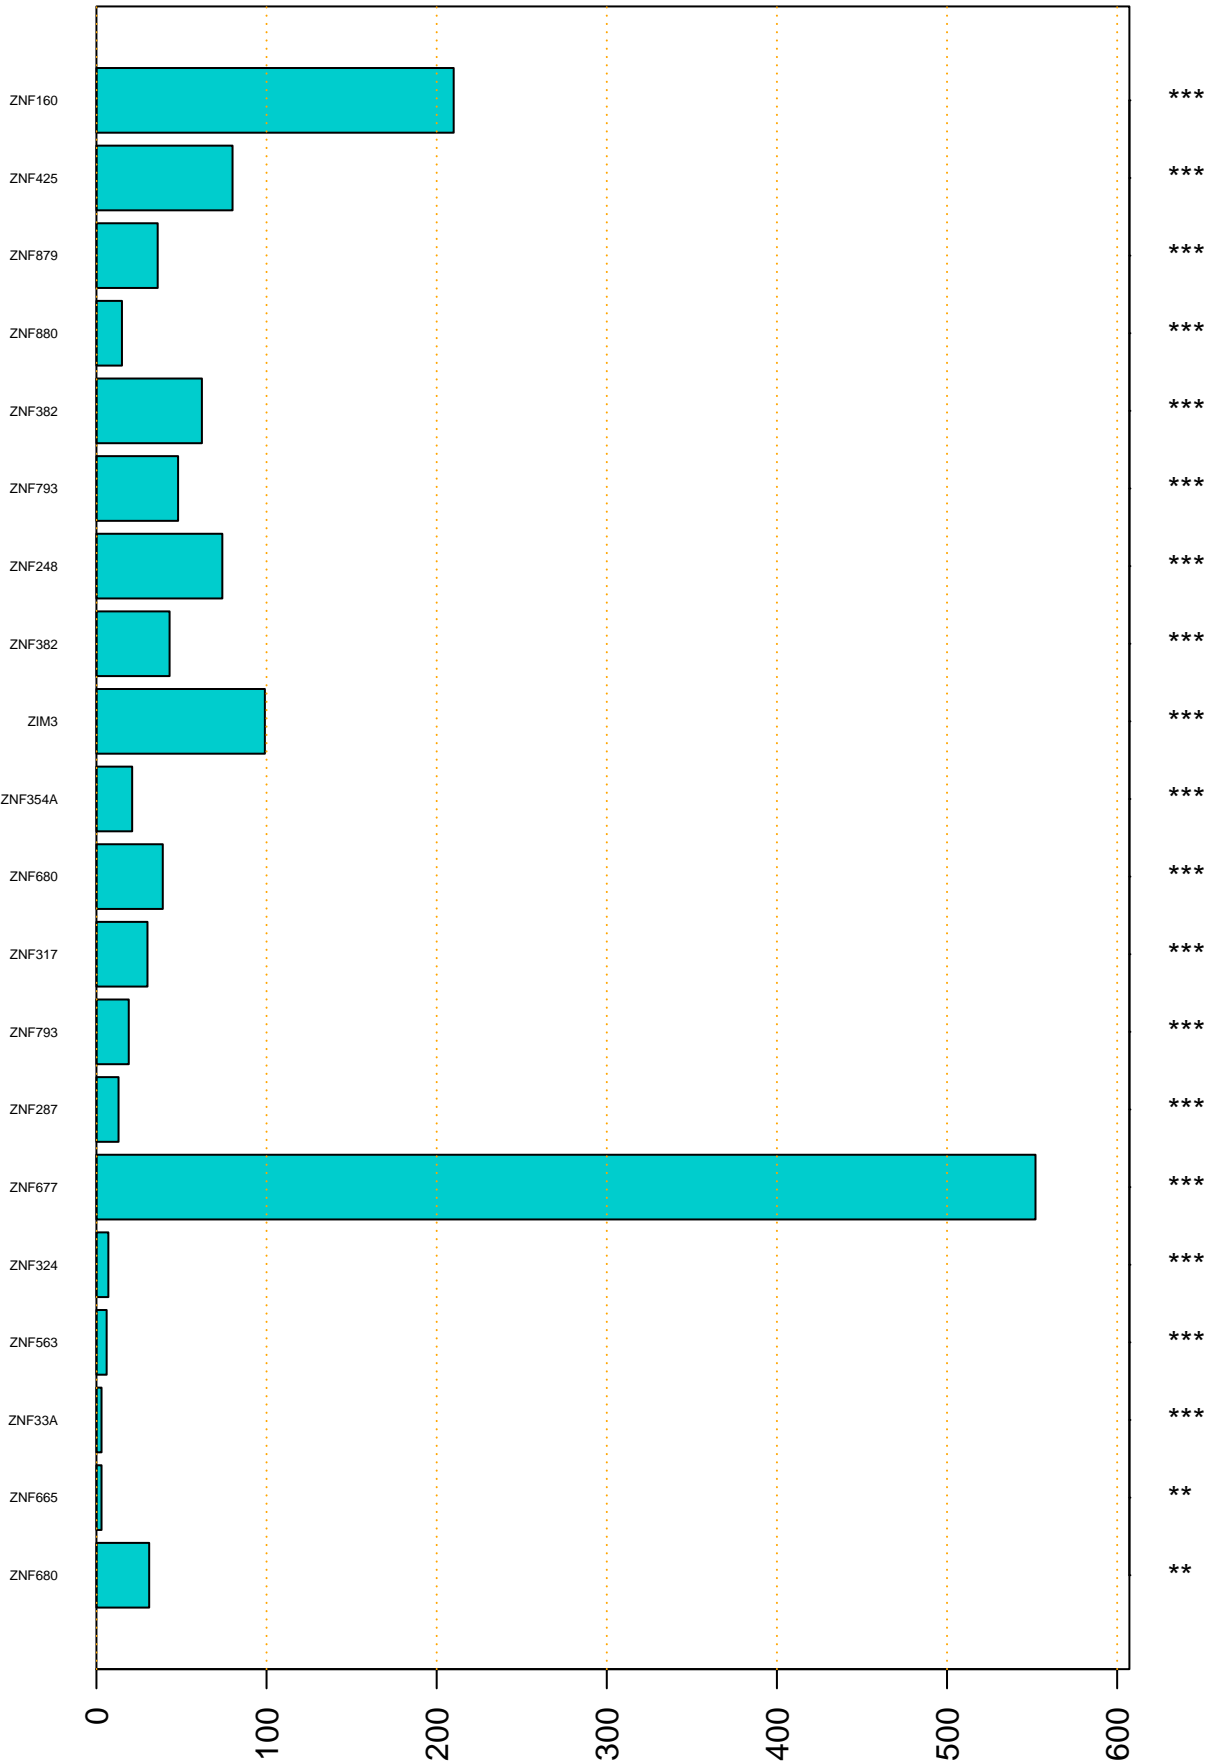

Enriched KZFP

#TE sfam with peak