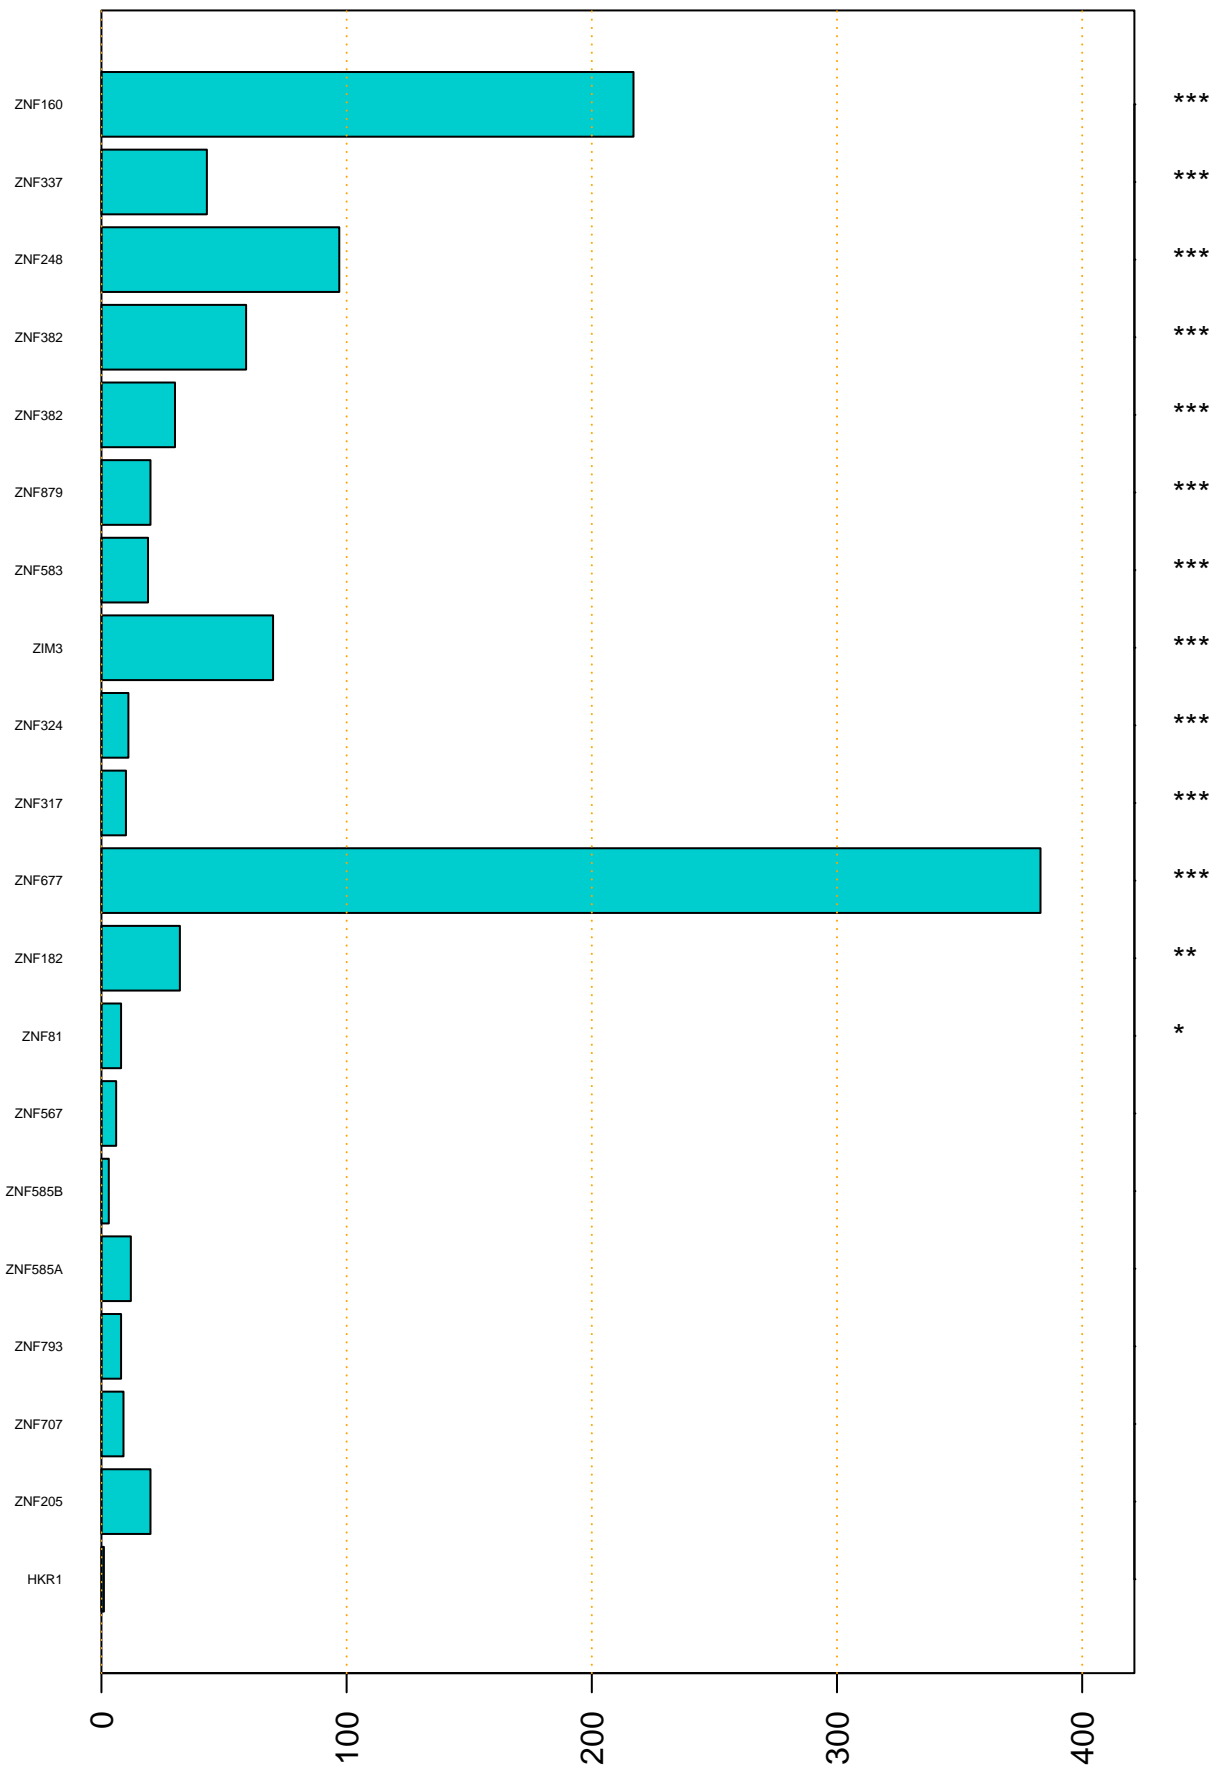

Enriched KZFP

#TE sfam with peak