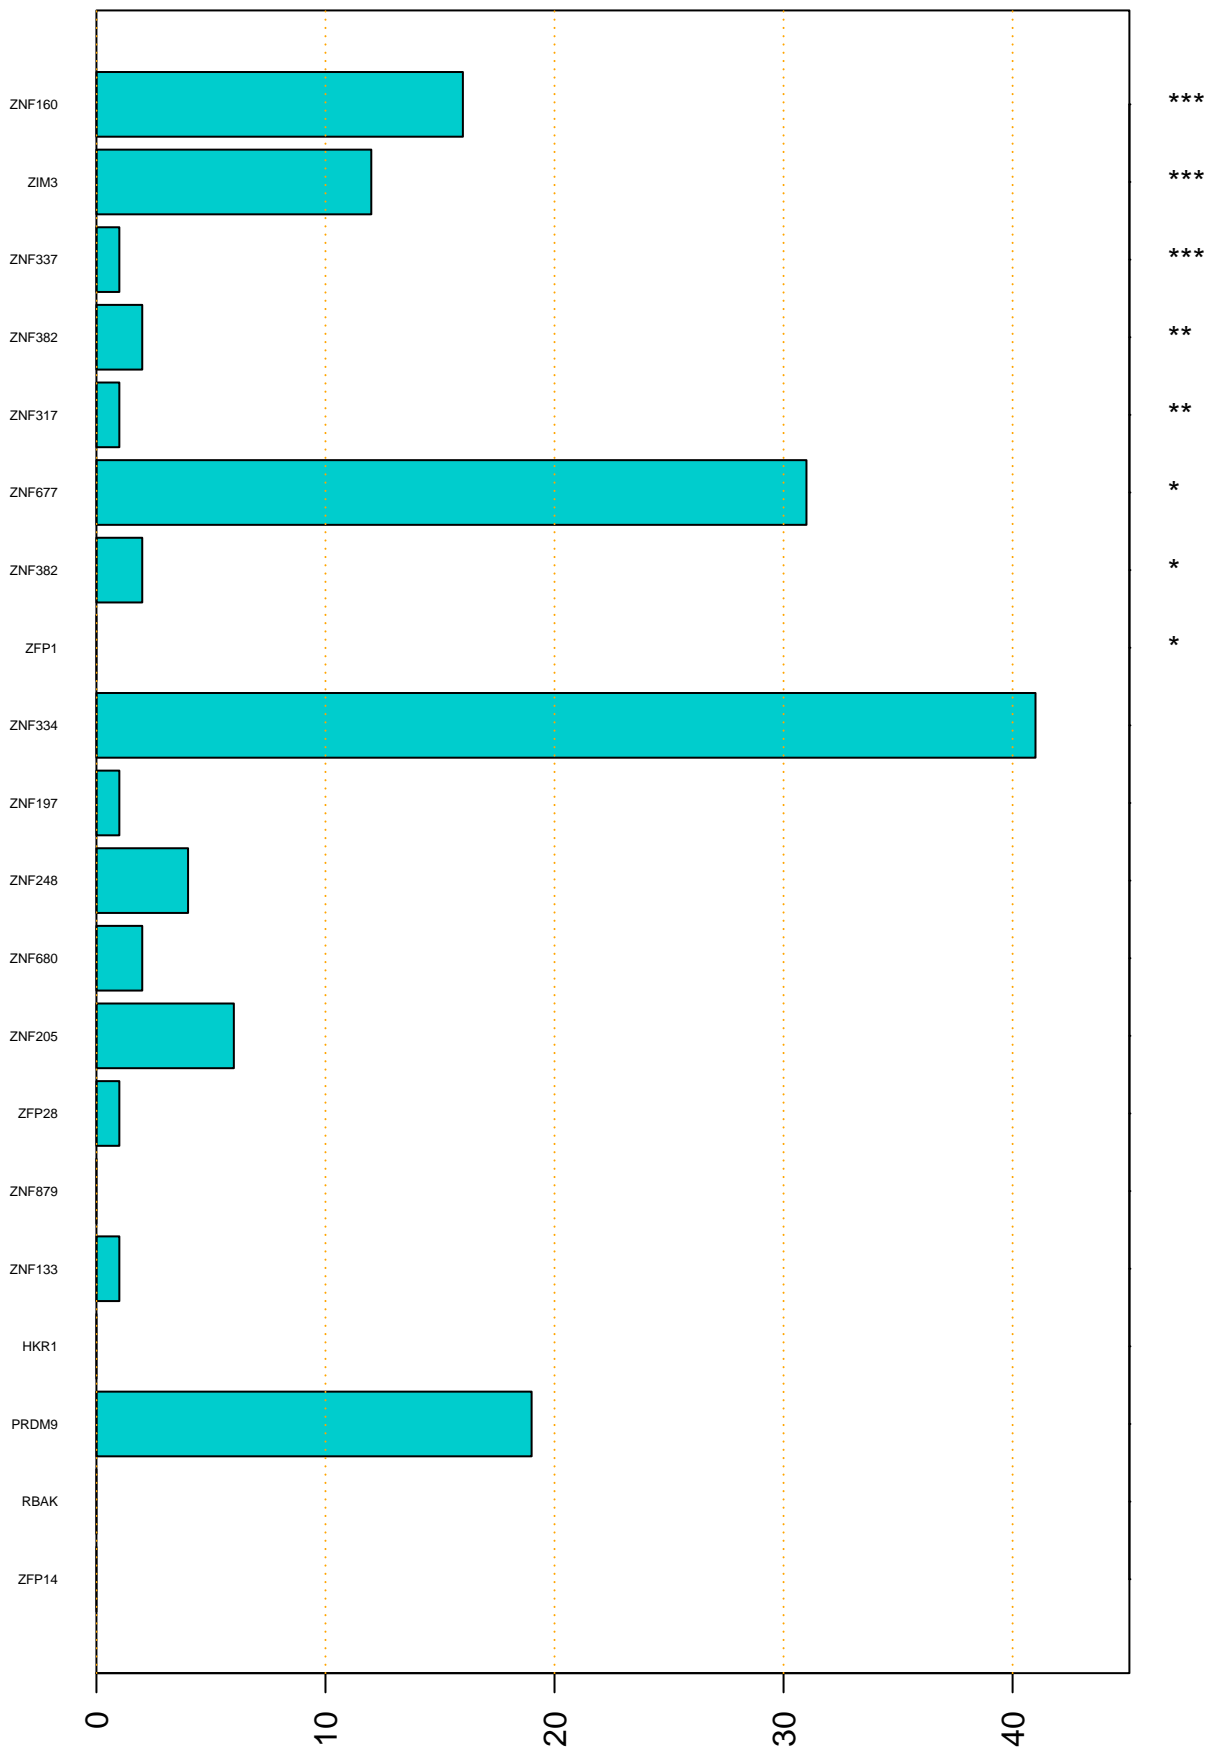

Enriched KZFP

#TE sfam with peak