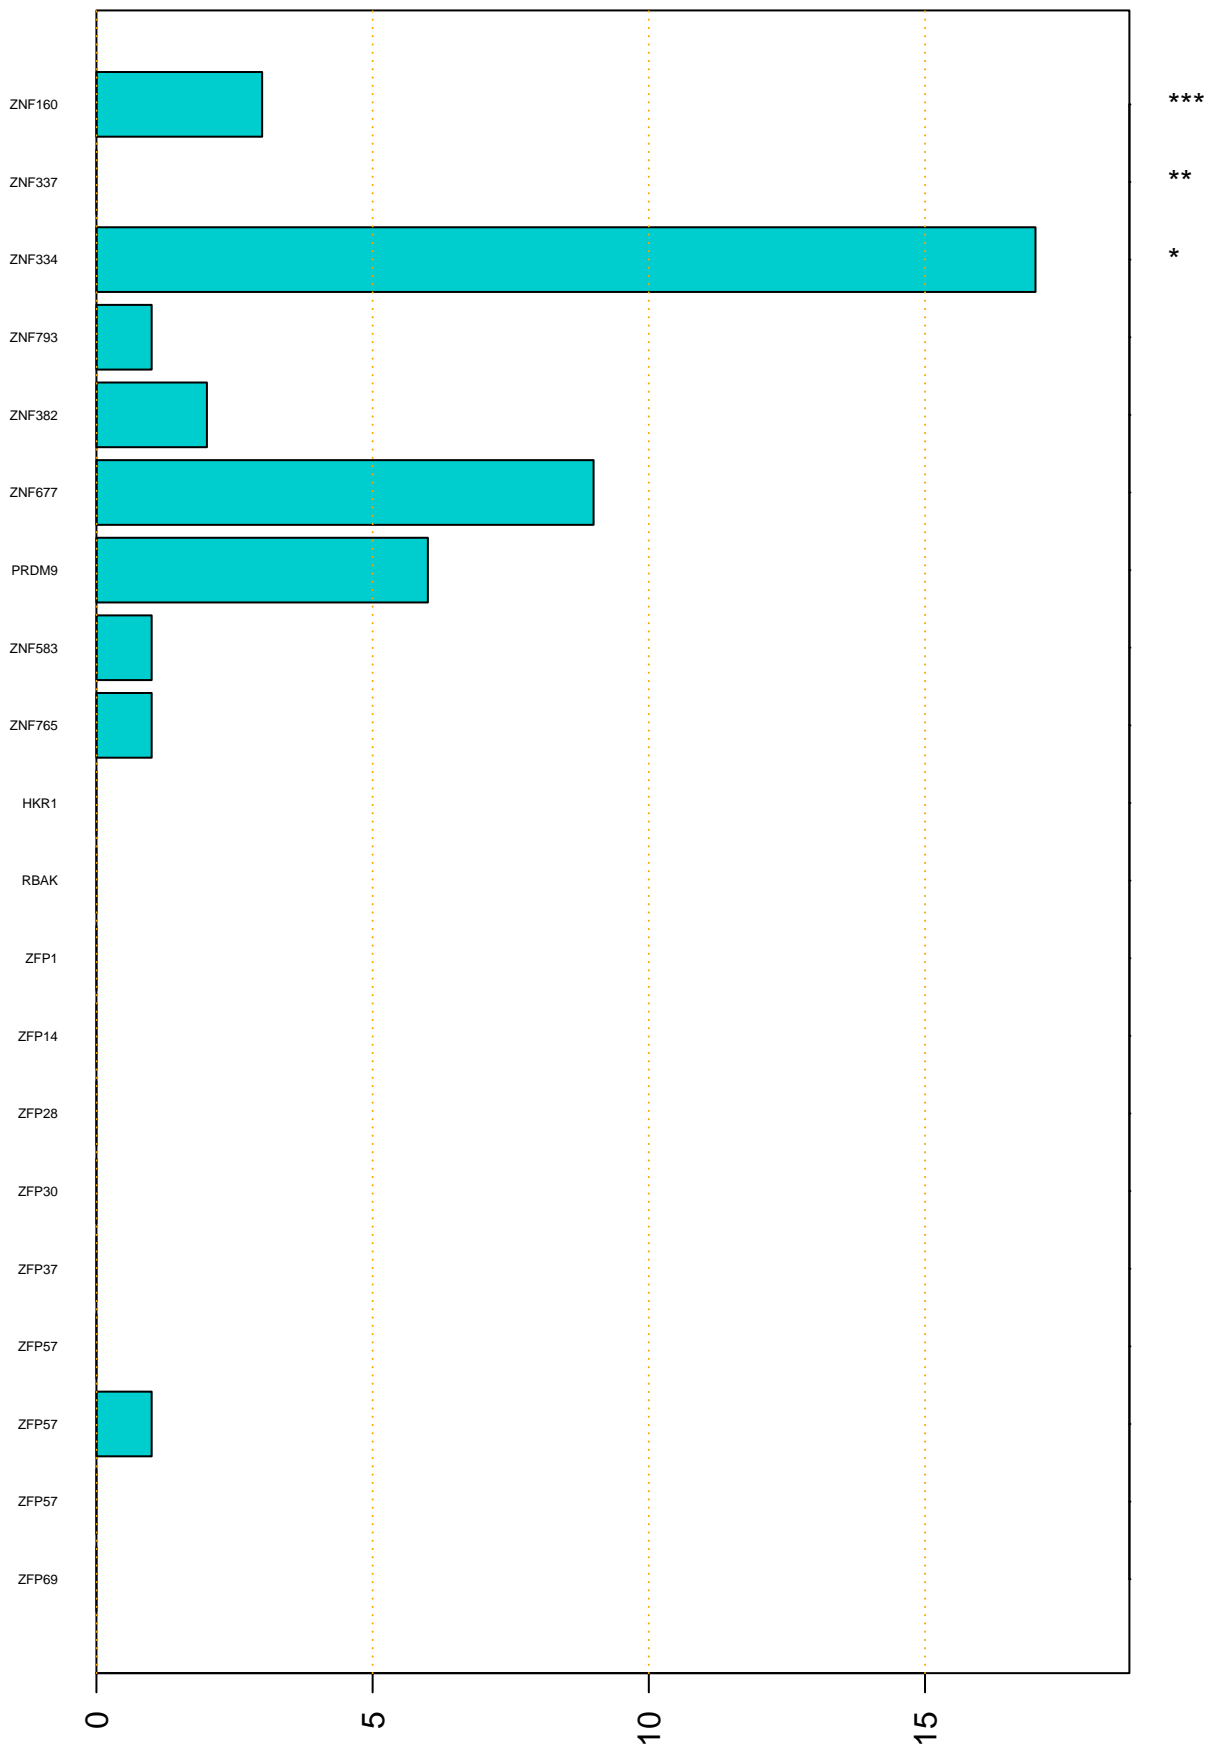

Enriched KZFP

#TE sfam with peak