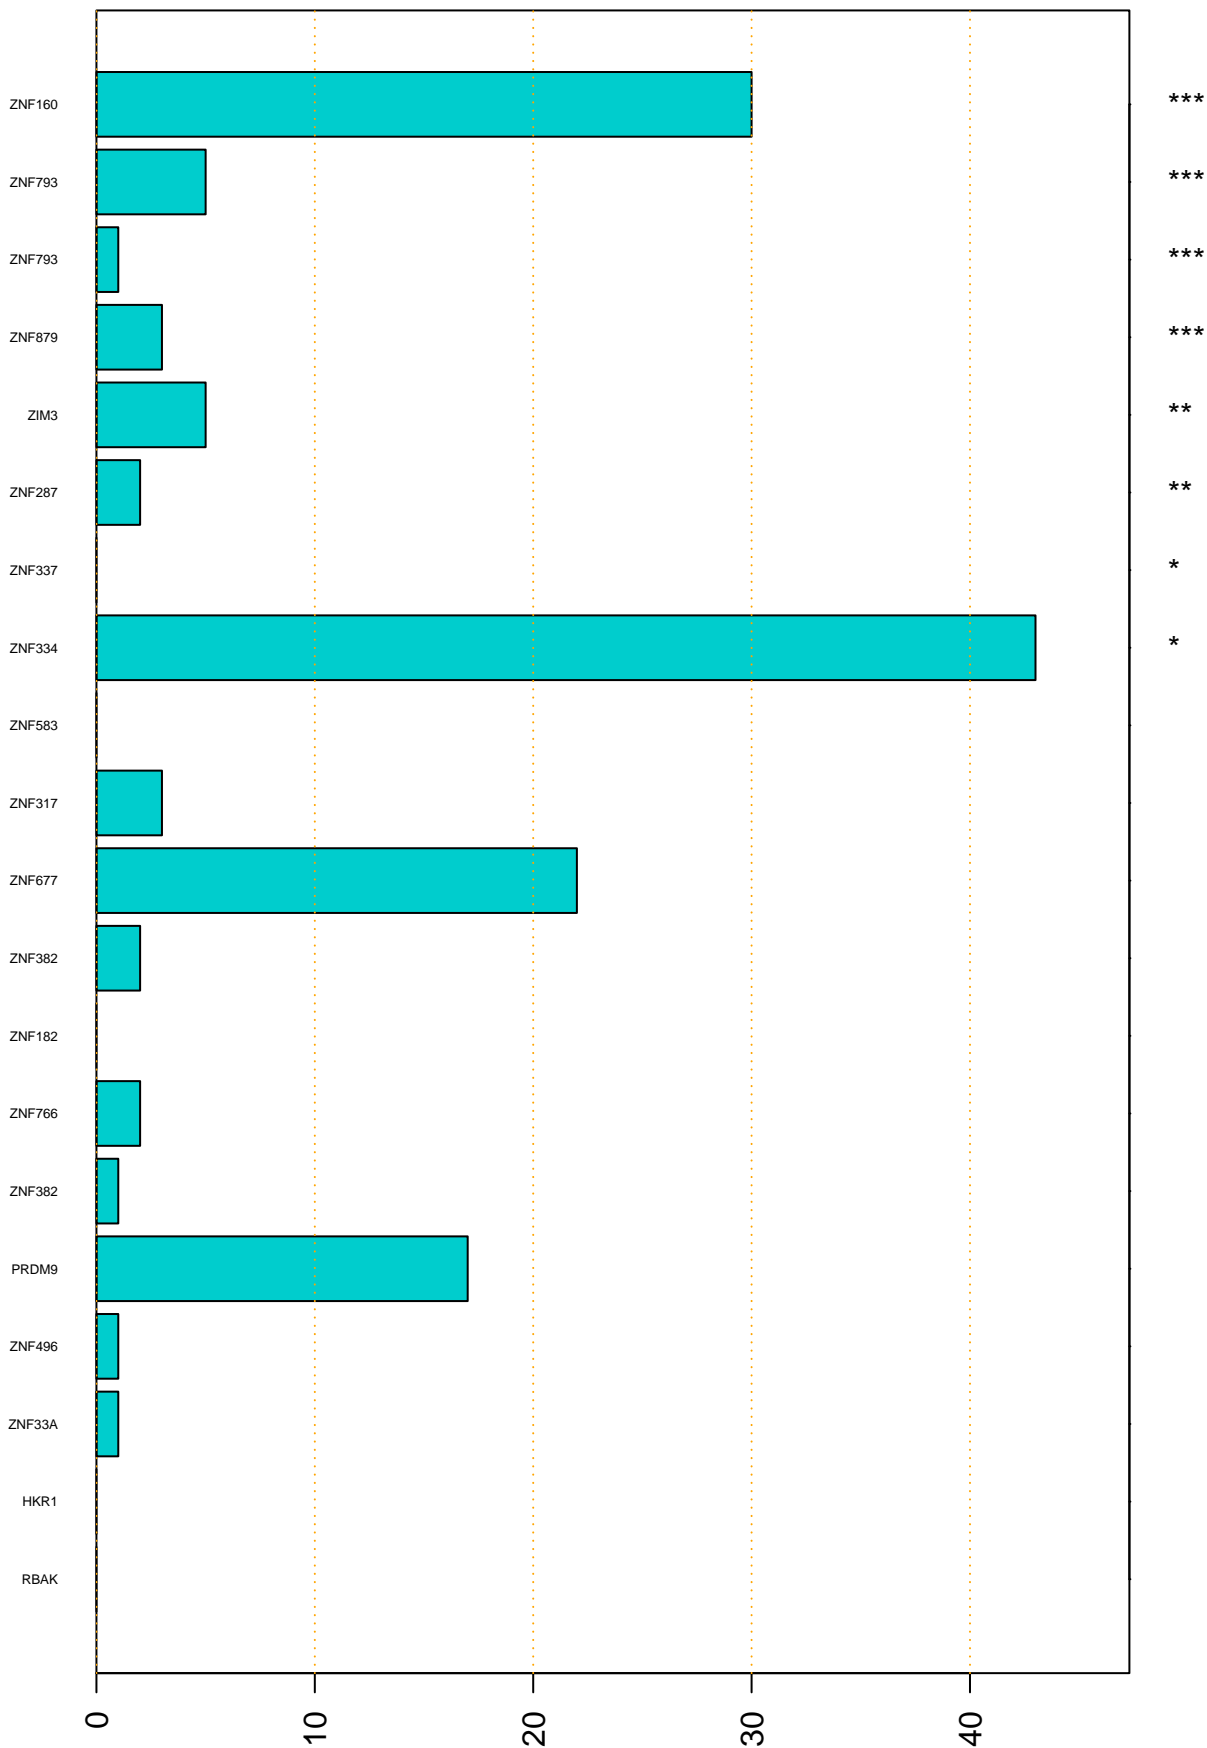

Enriched KZFP

#TE sfam with peak