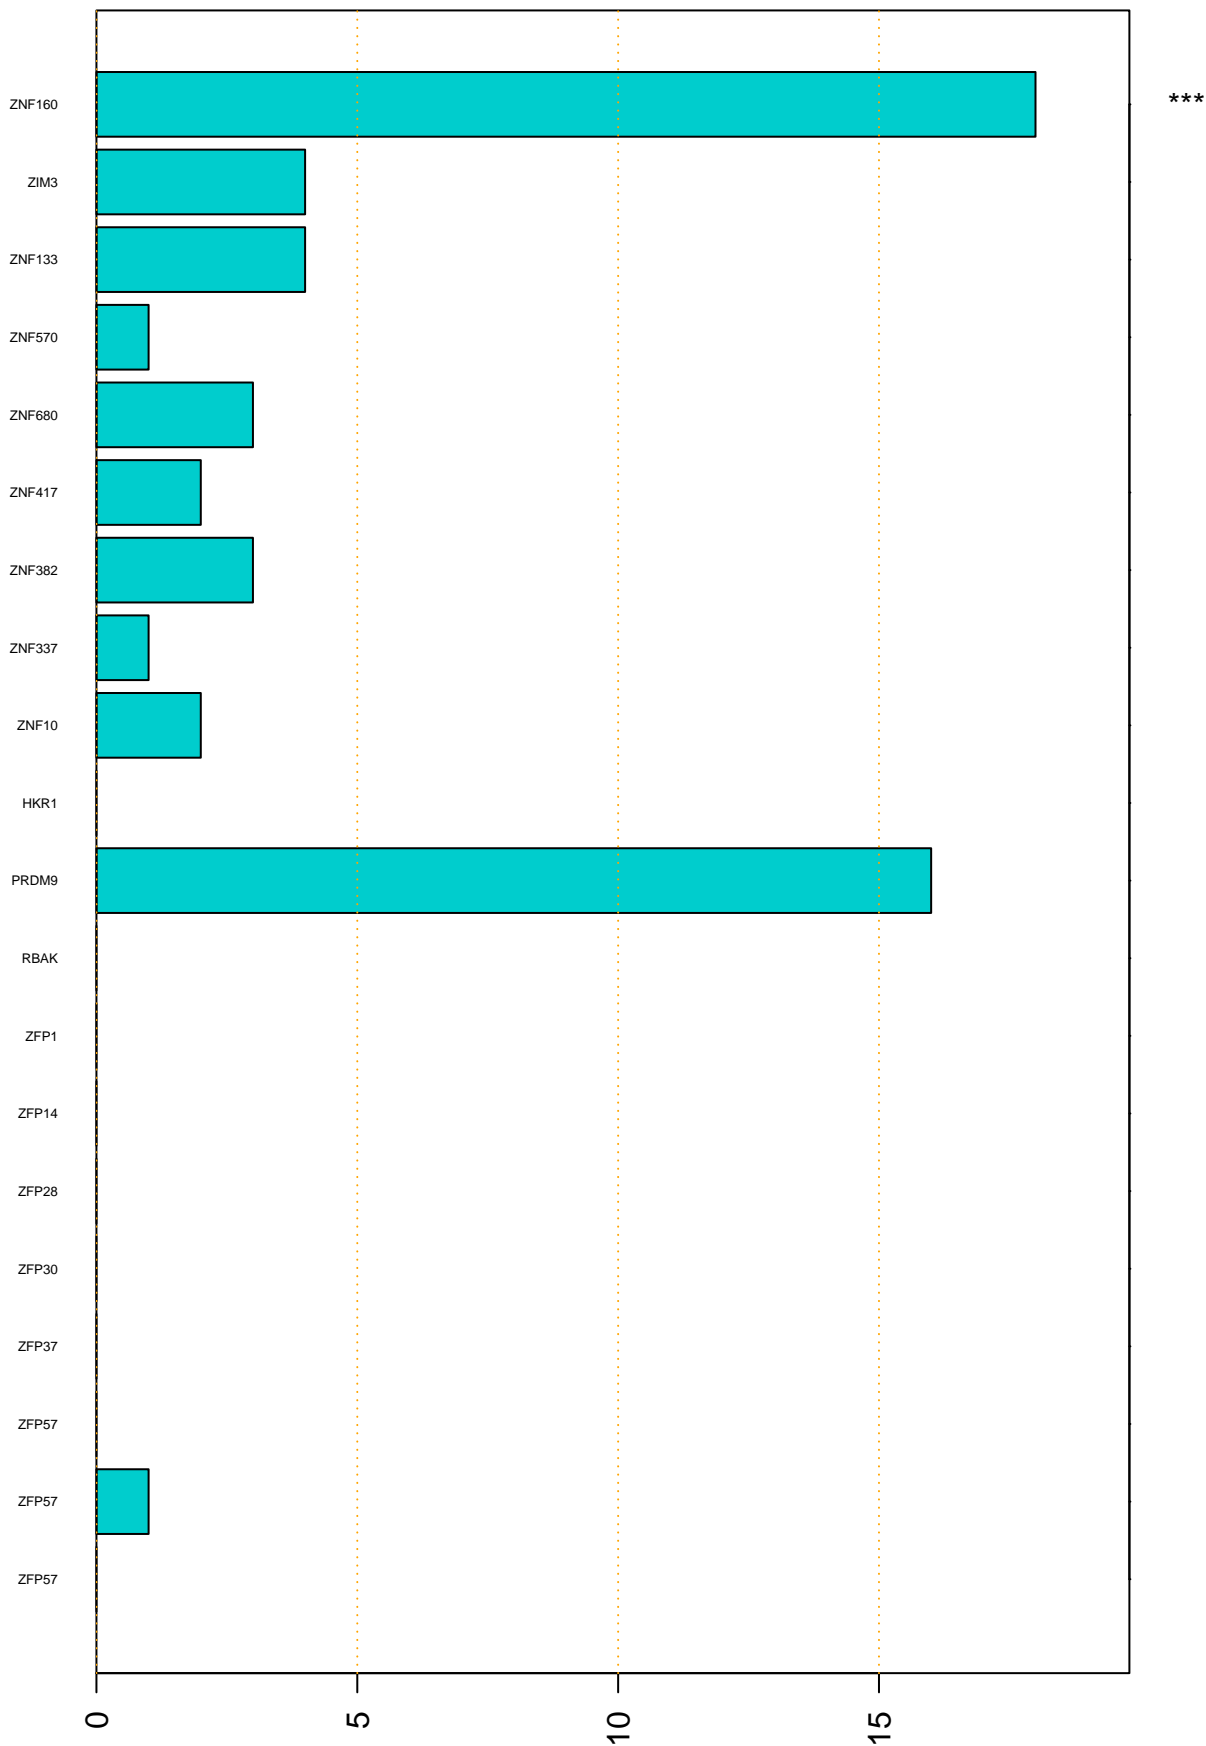

Enriched KZFP

#TE sfam with peak