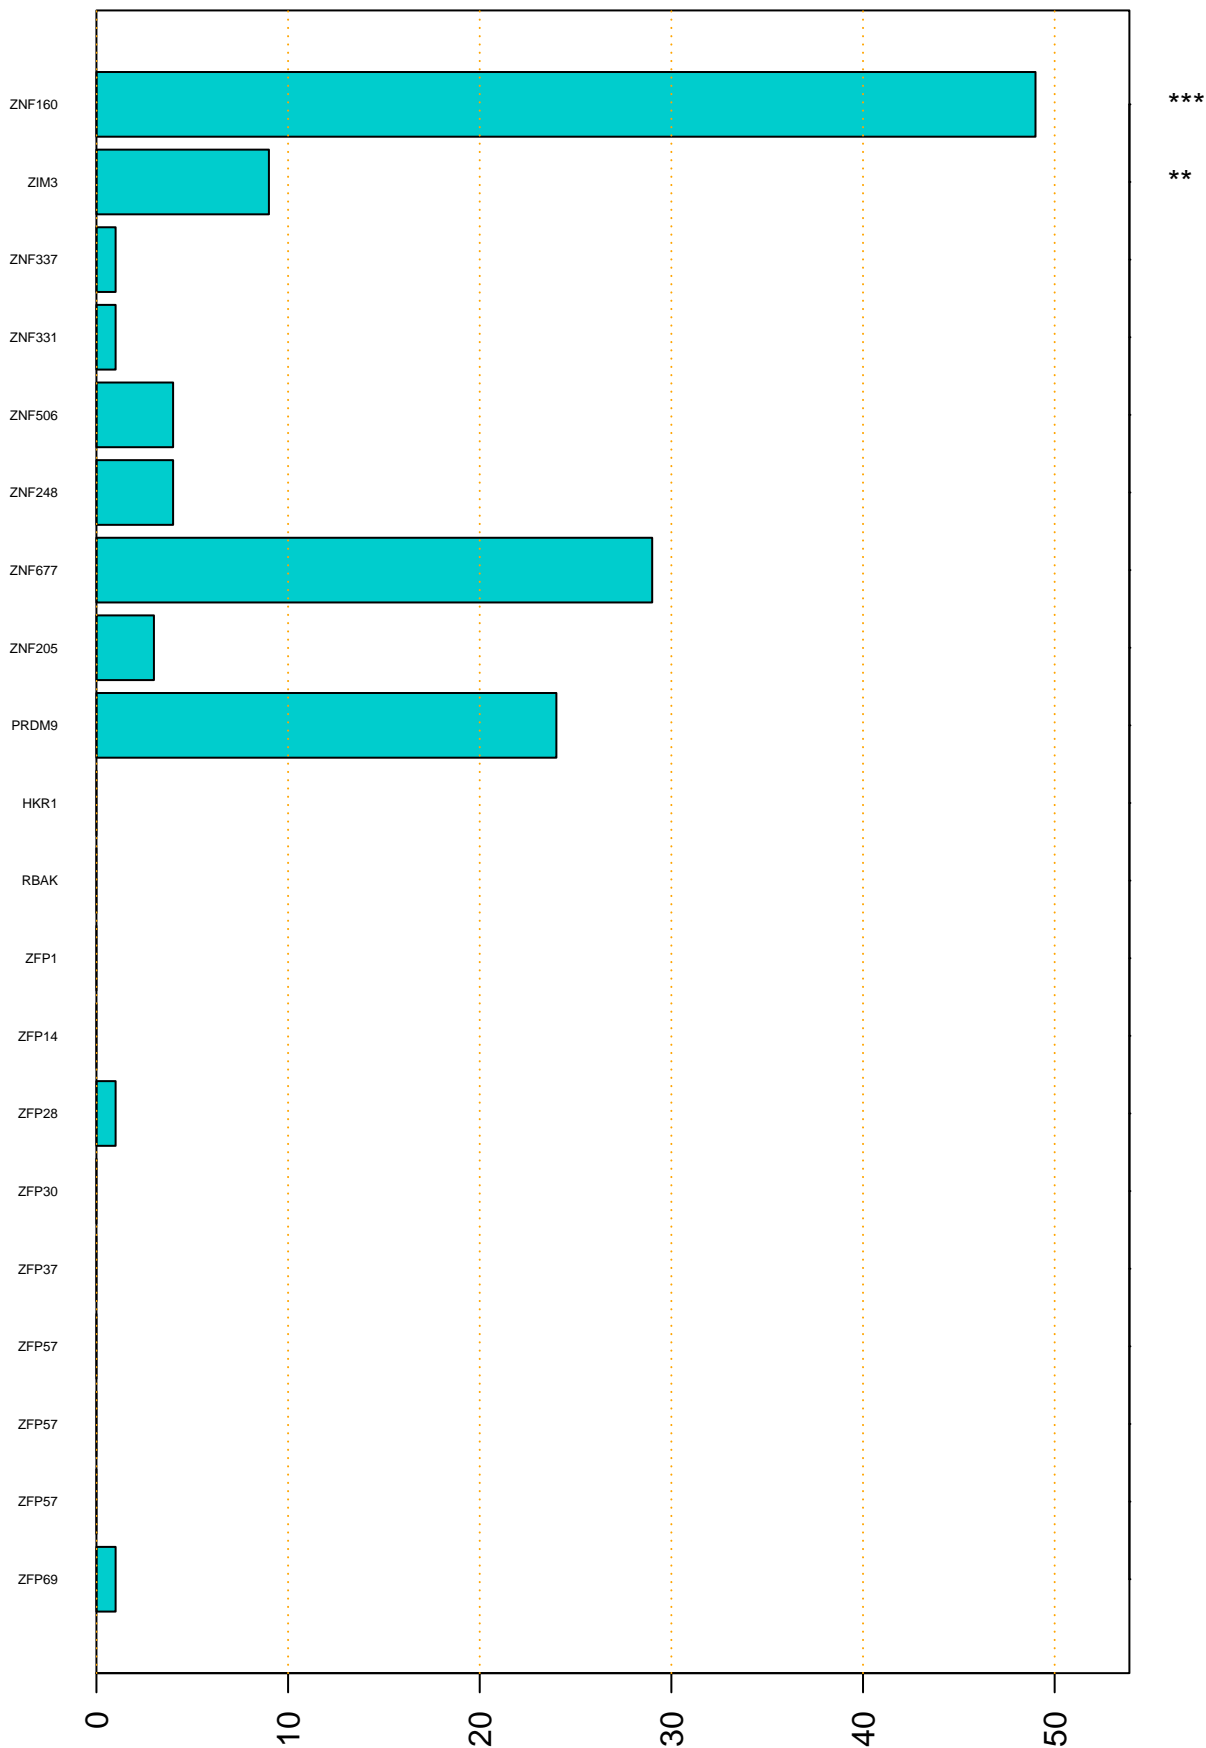

Enriched KZFP

#TE sfam with peak