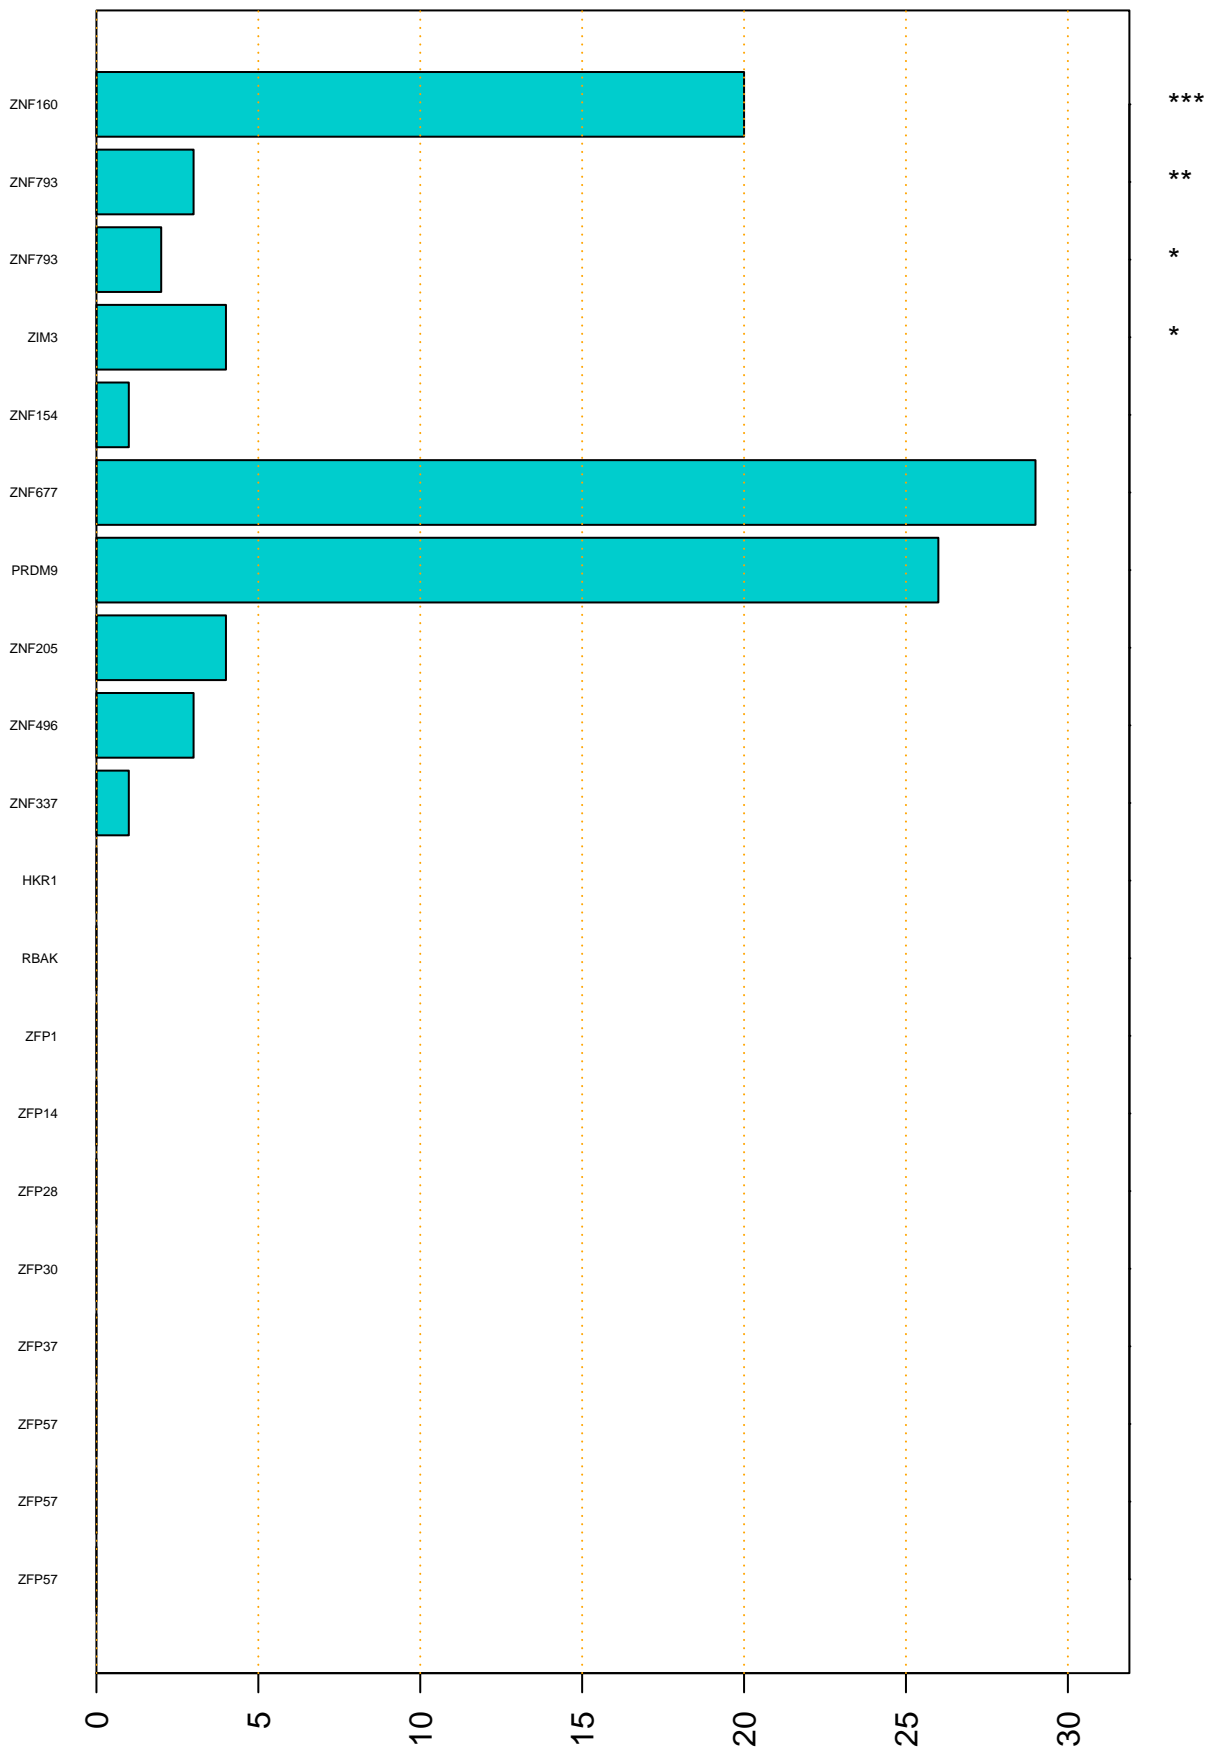

Enriched KZFP

#TE sfam with peak