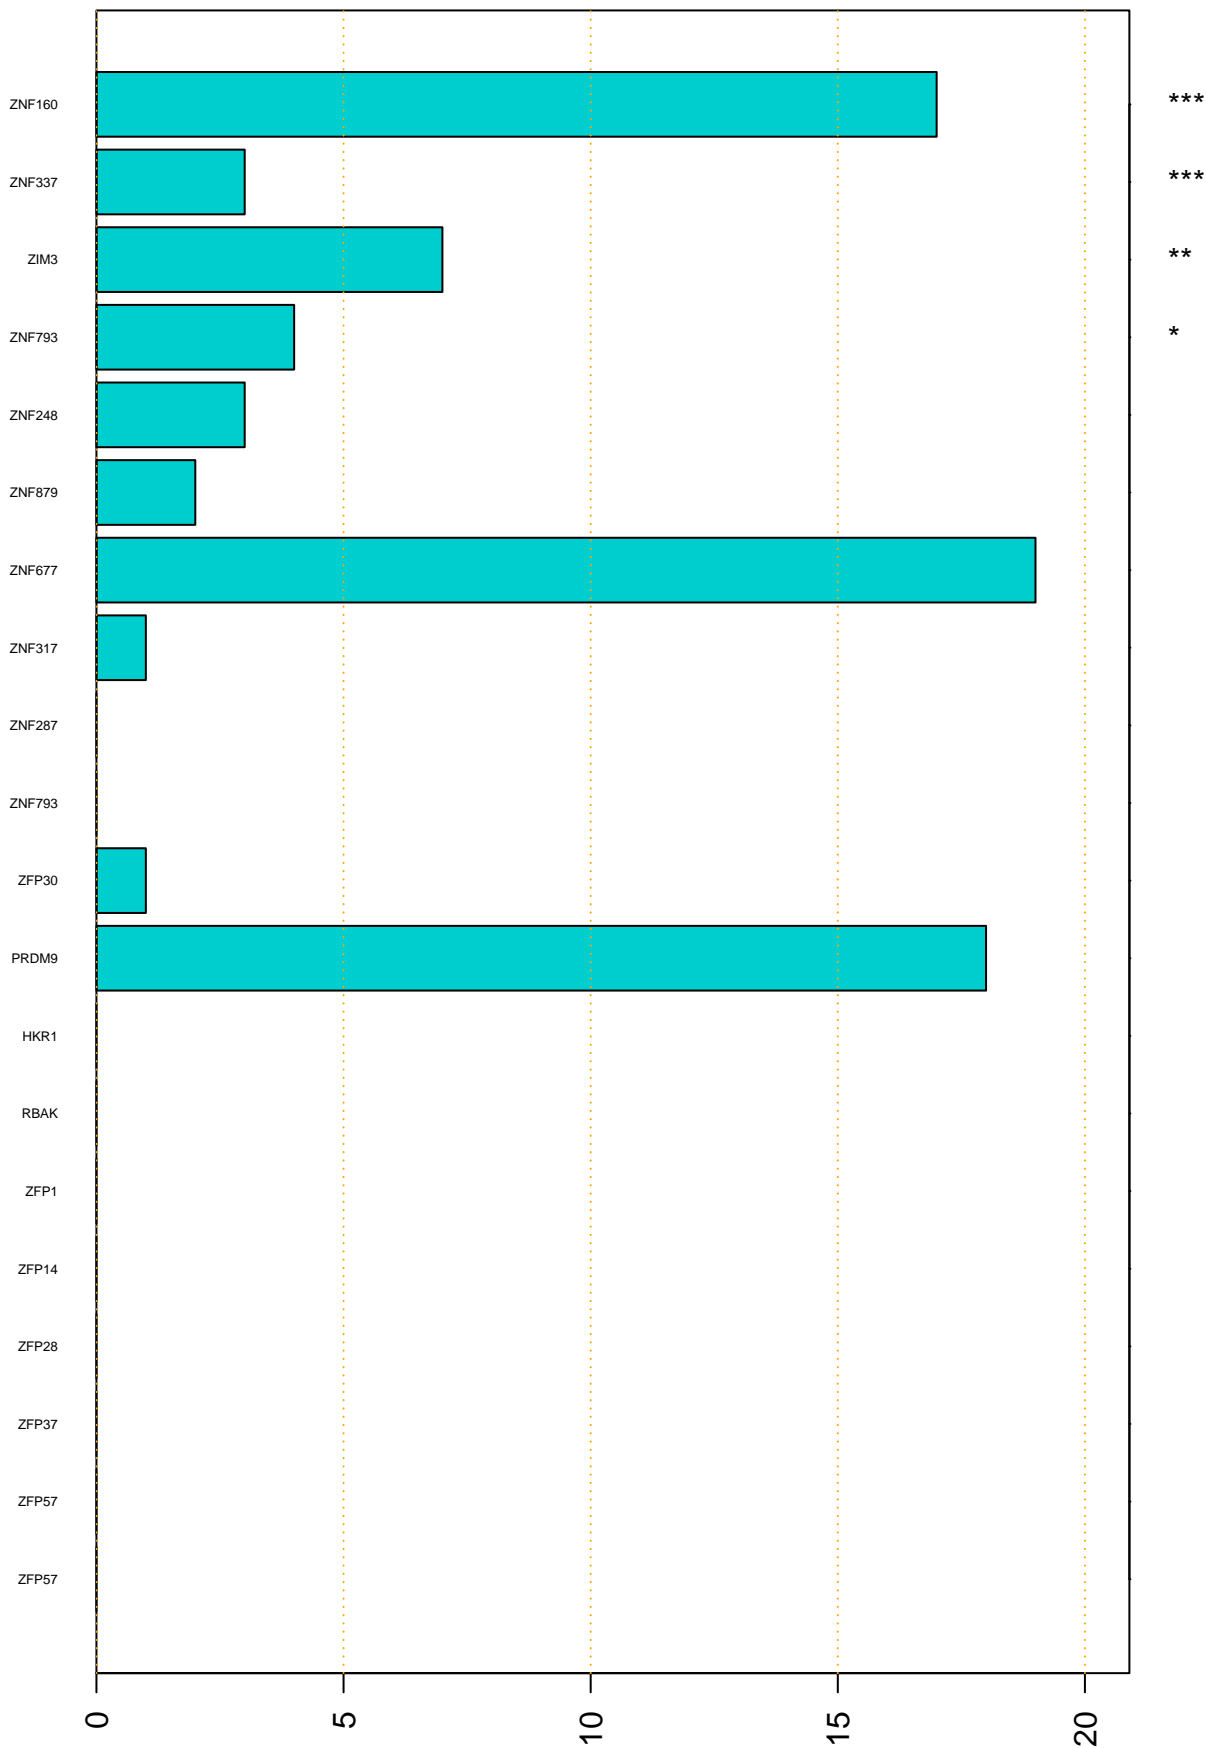

Enriched KZFP

#TE sfam with peak