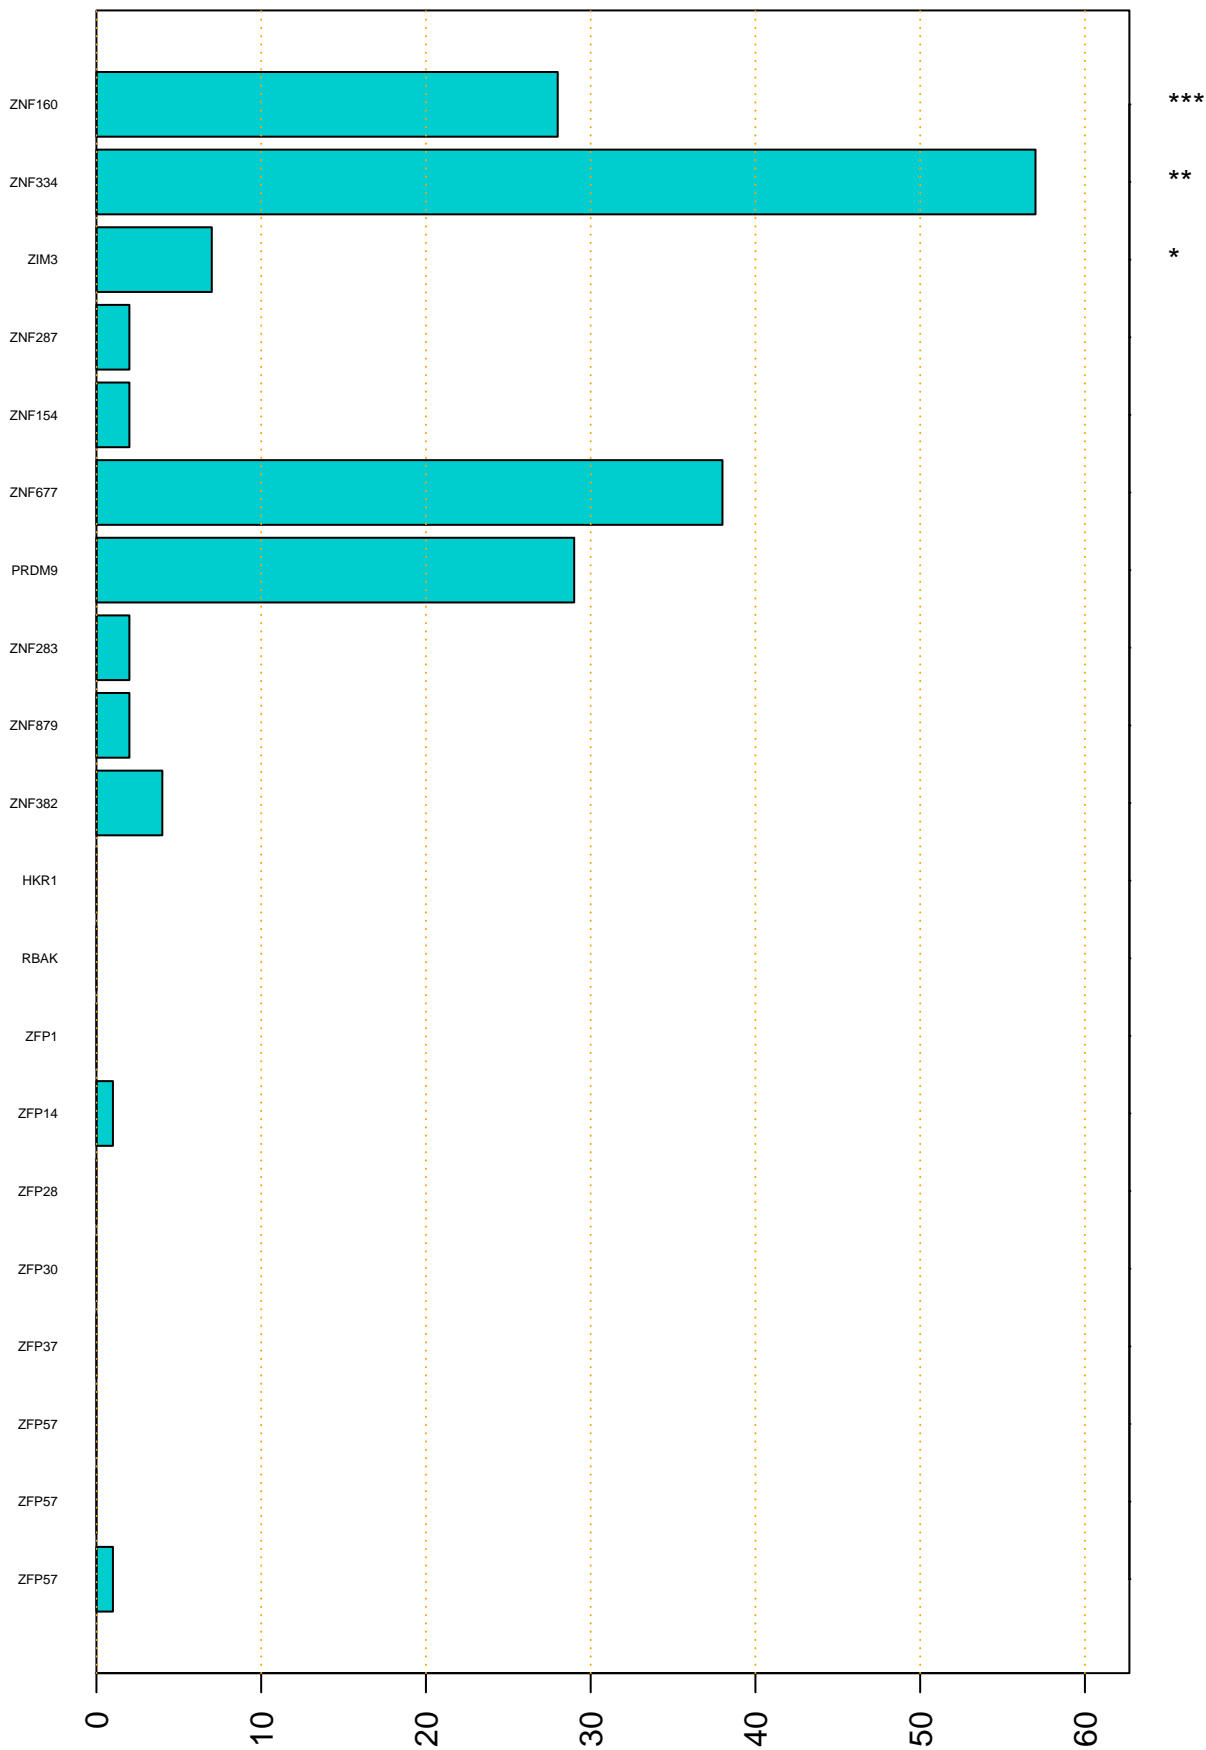

Enriched KZFP

#TE sfam with peak