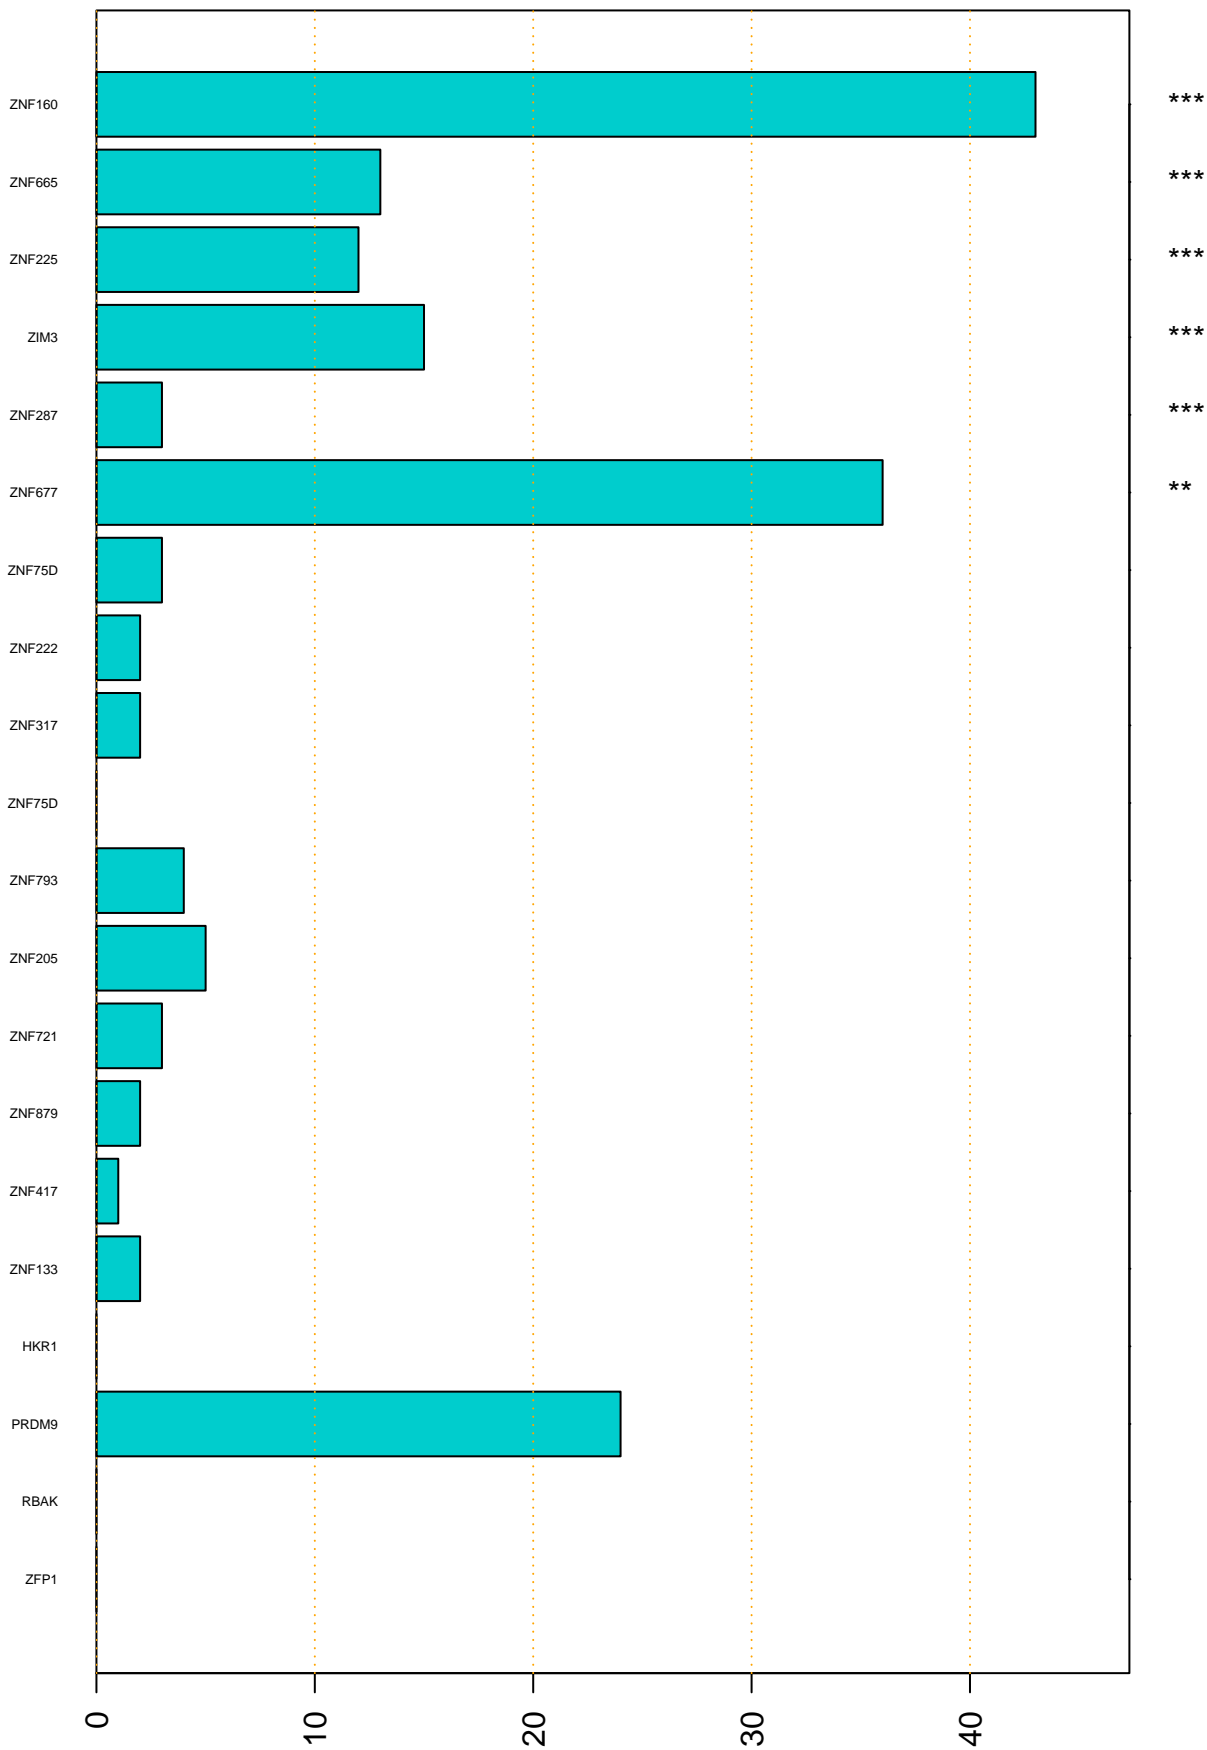

Enriched KZFP

#TE sfam with peak