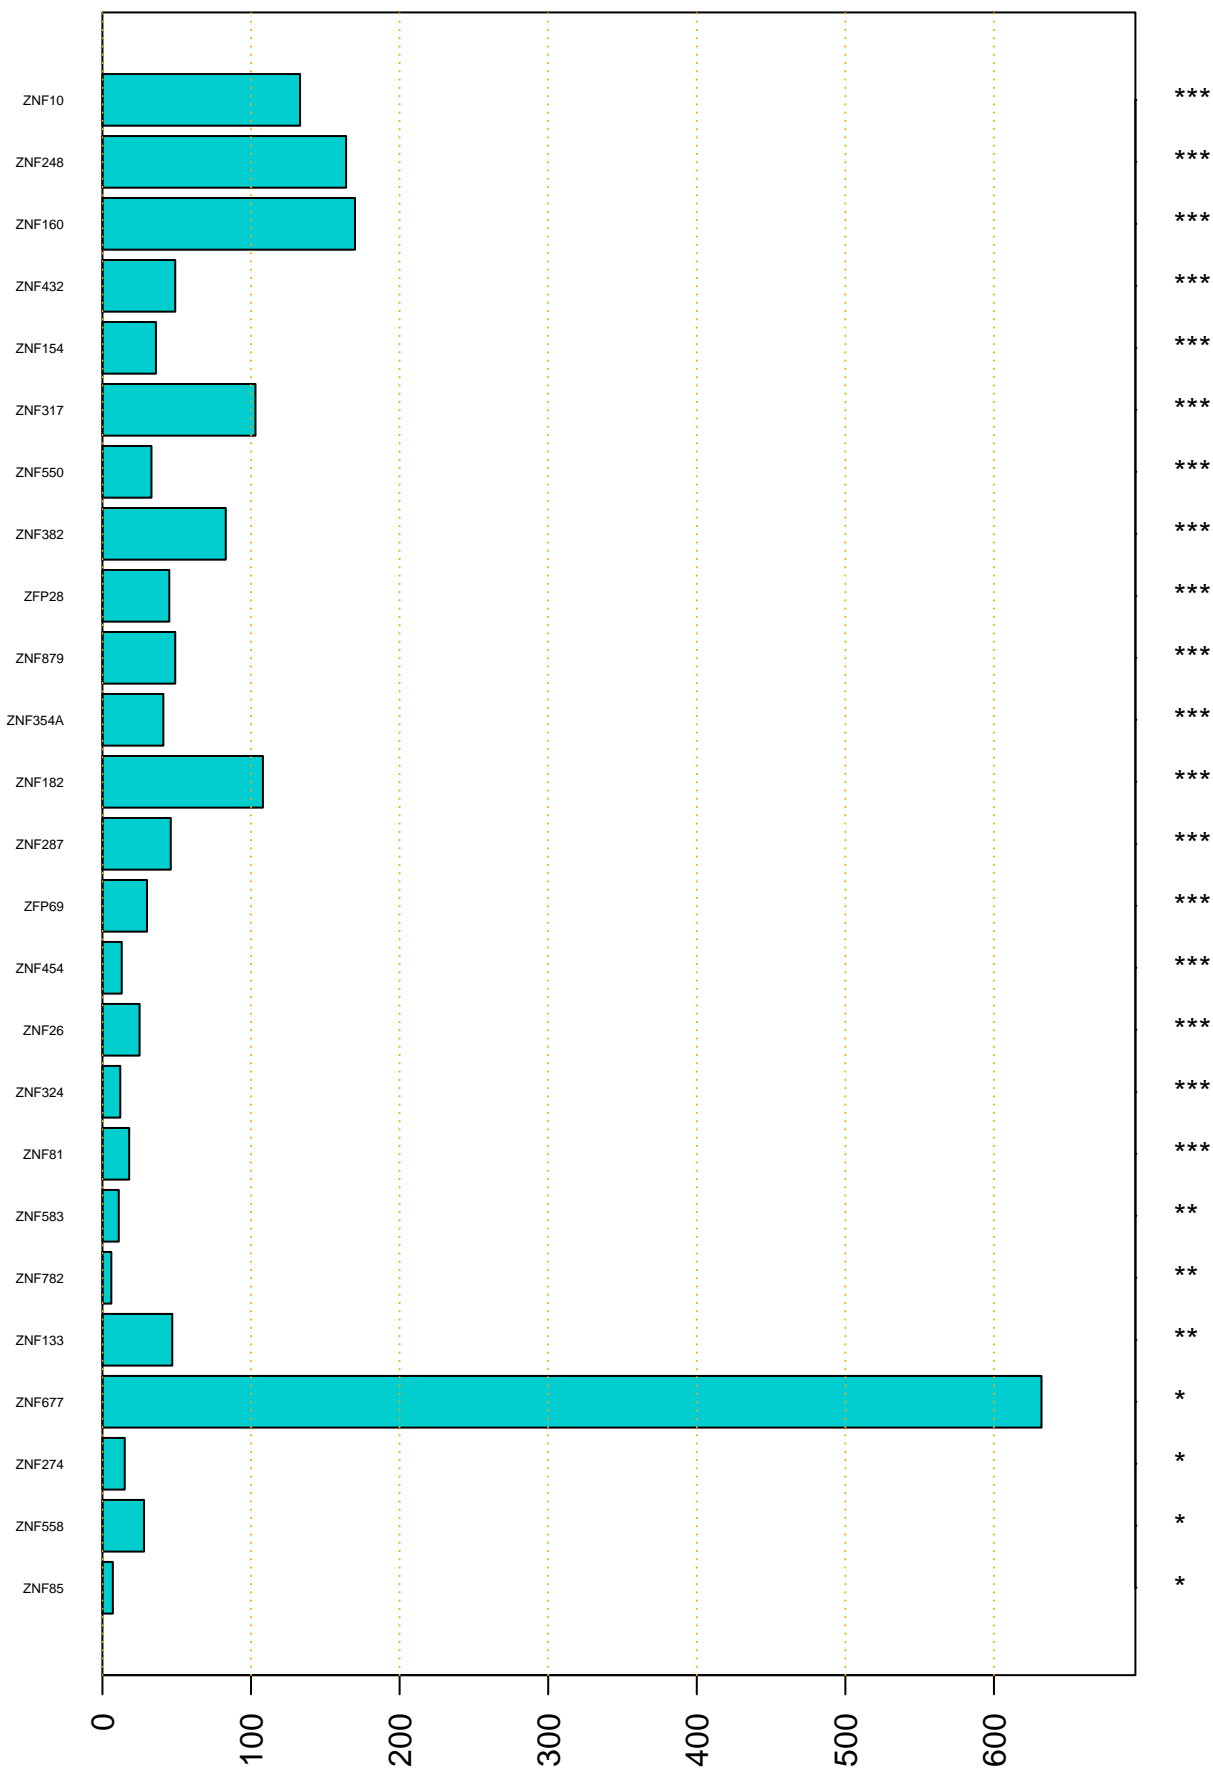

Enriched KZFP

#TE sfam with peak