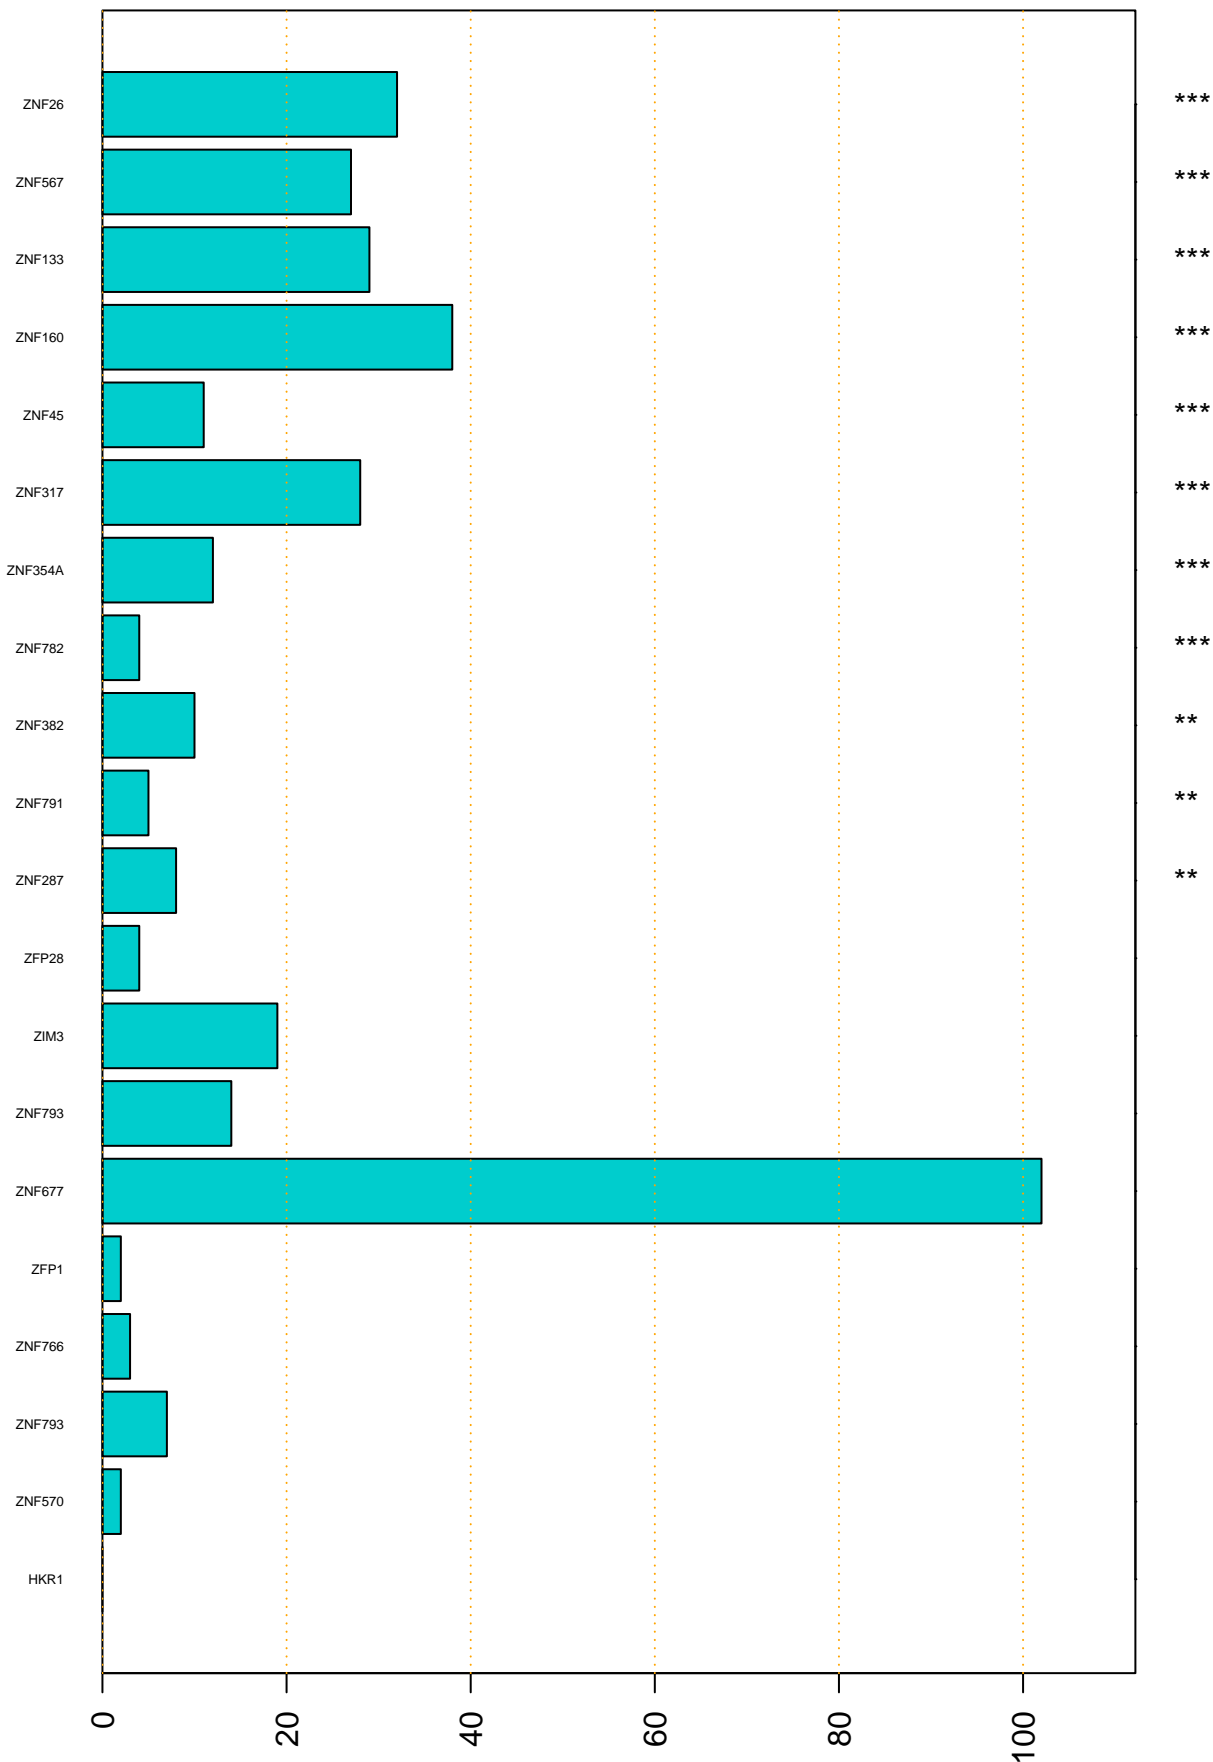

Enriched KZFP

#TE sfam with peak