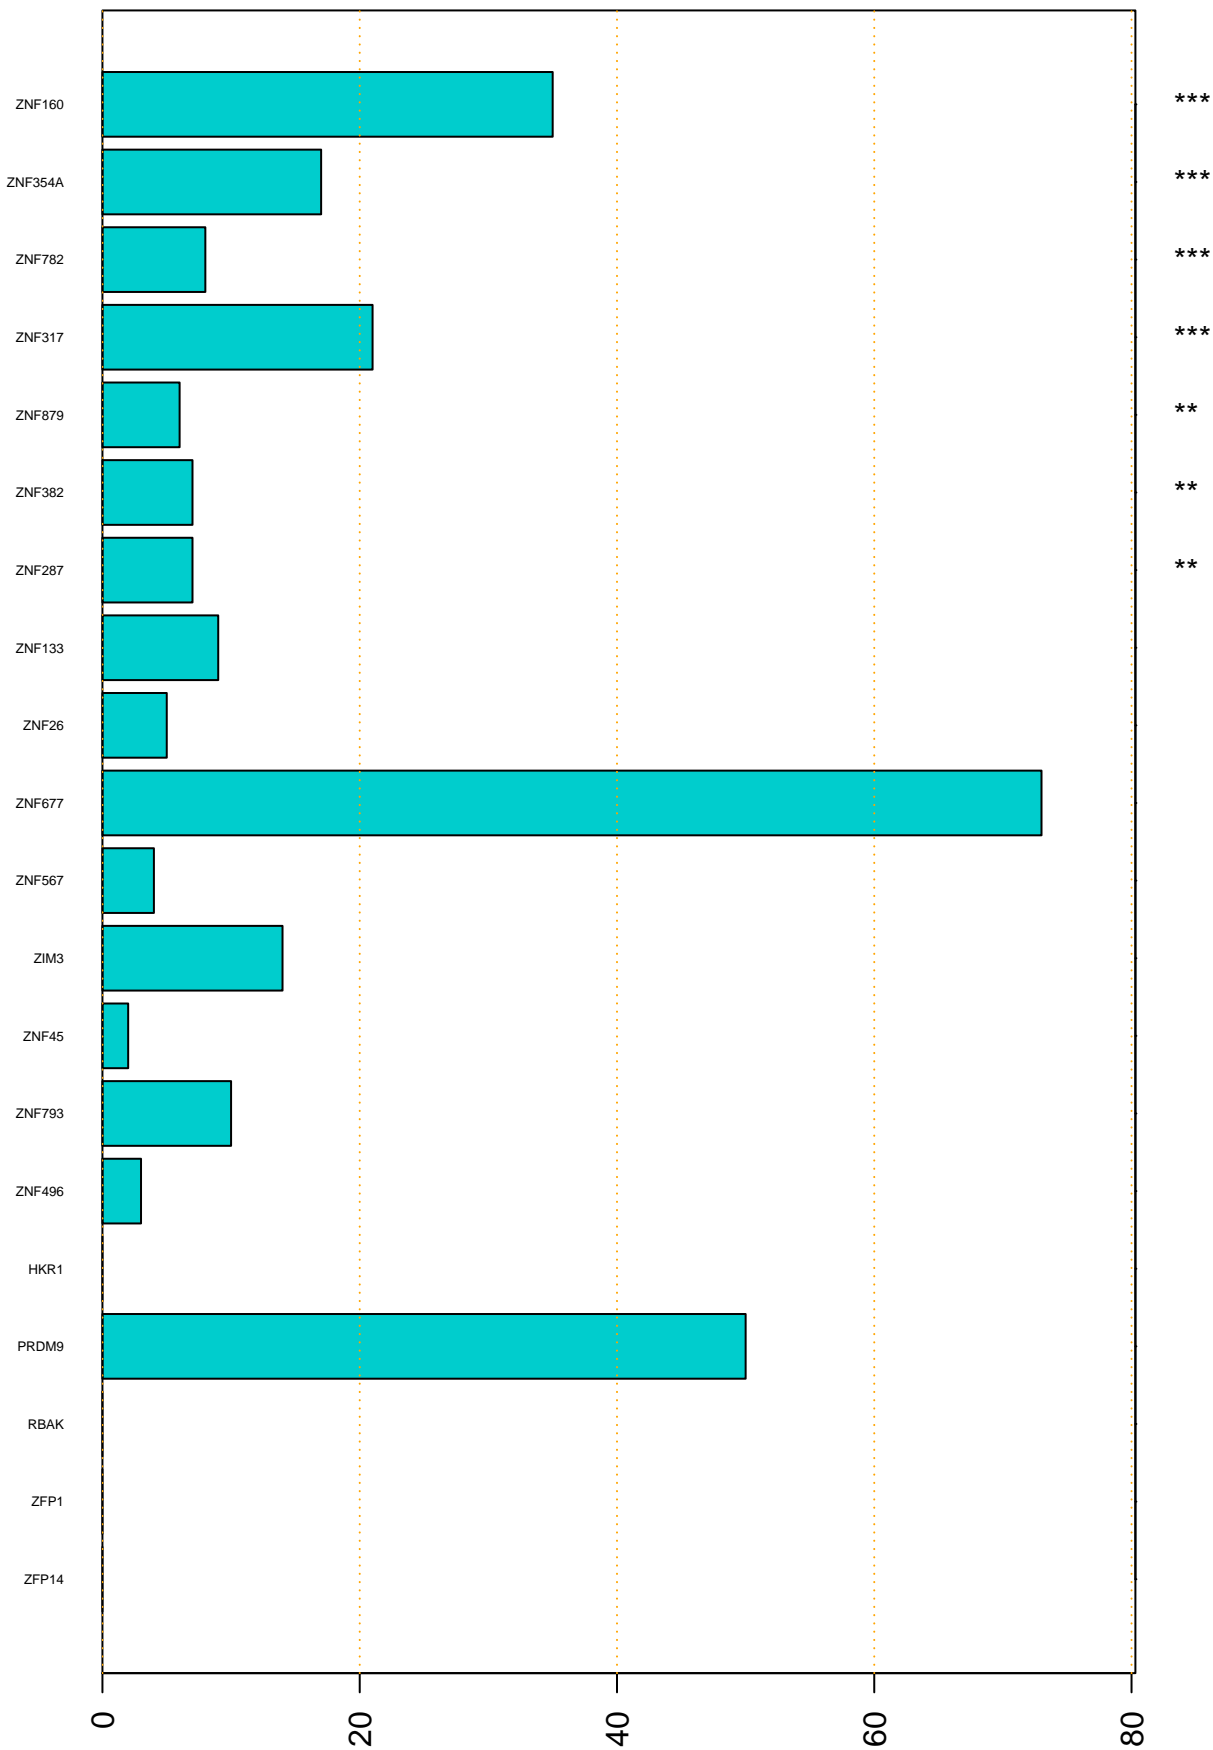

Enriched KZFP

#TE sfam with peak