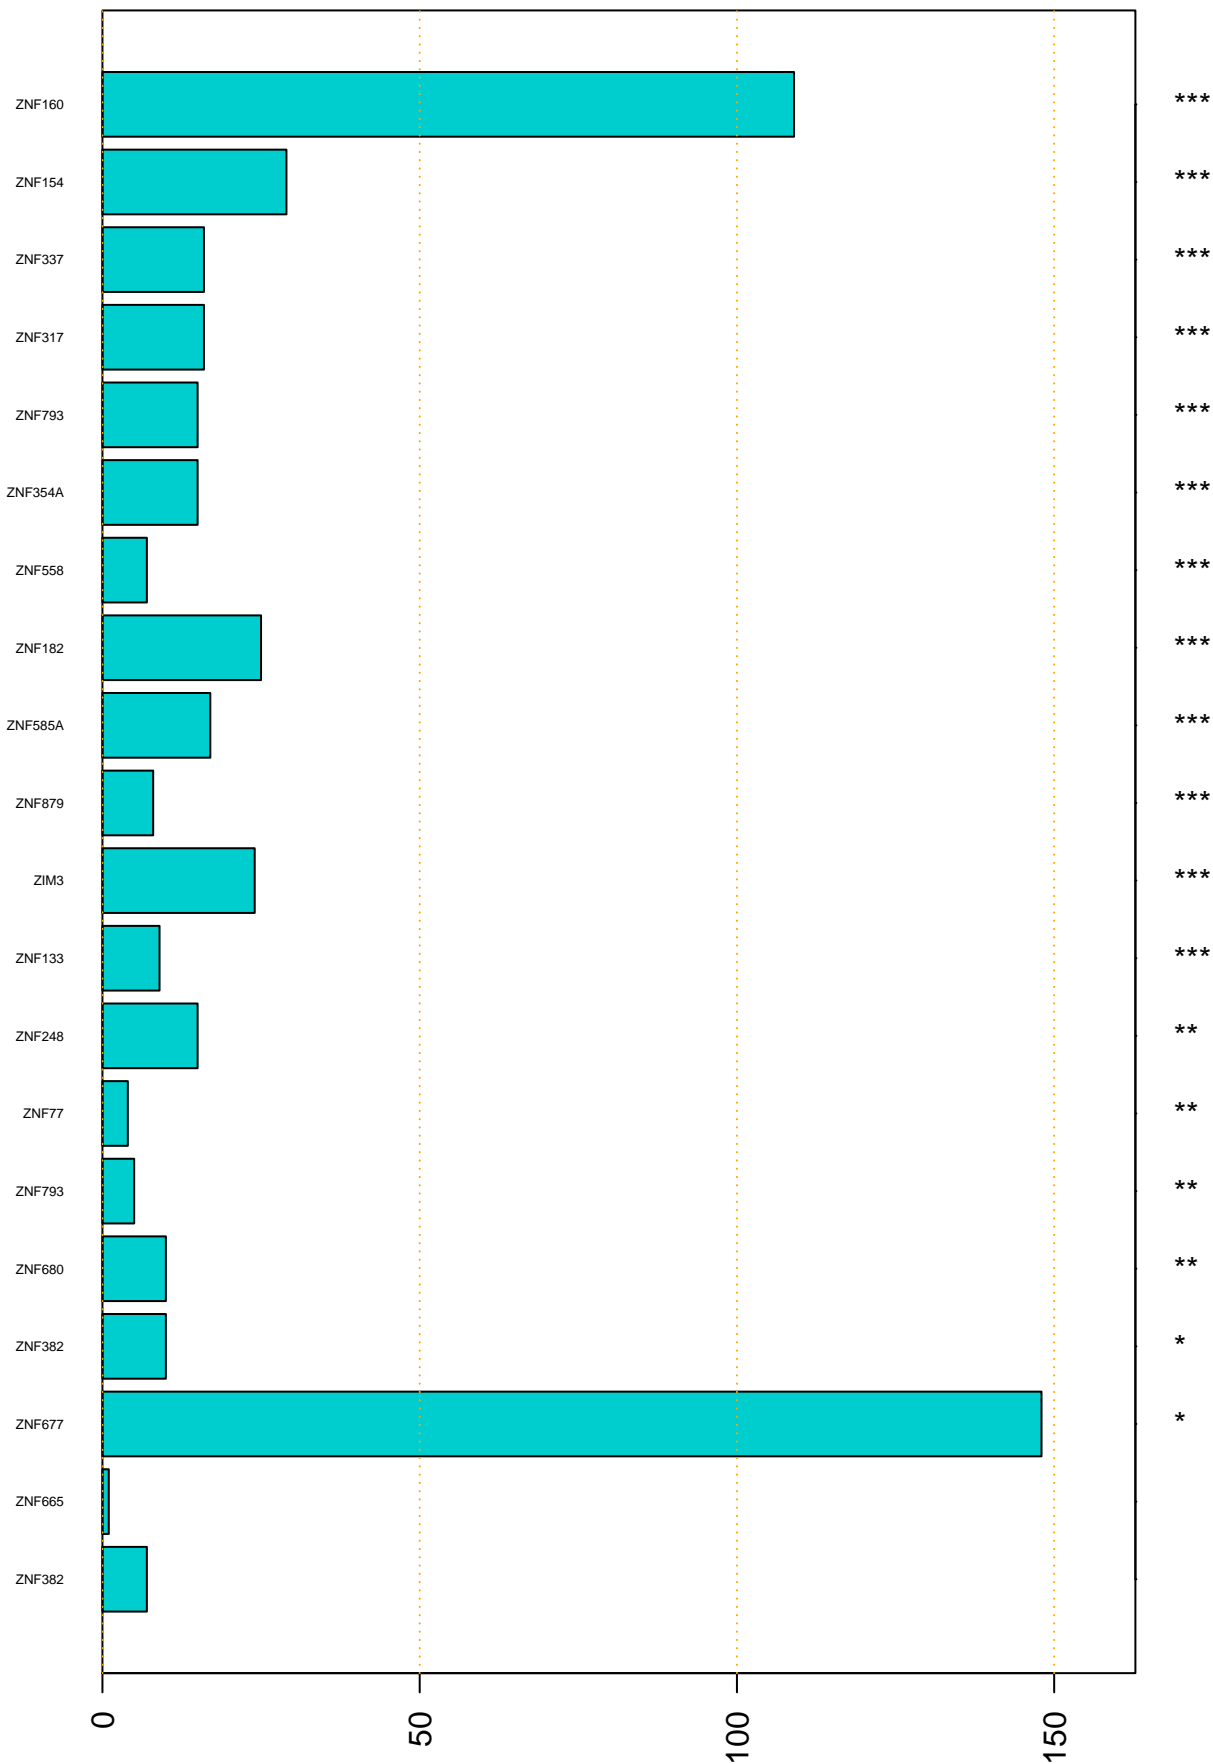

Enriched KZFP

#TE sfam with peak