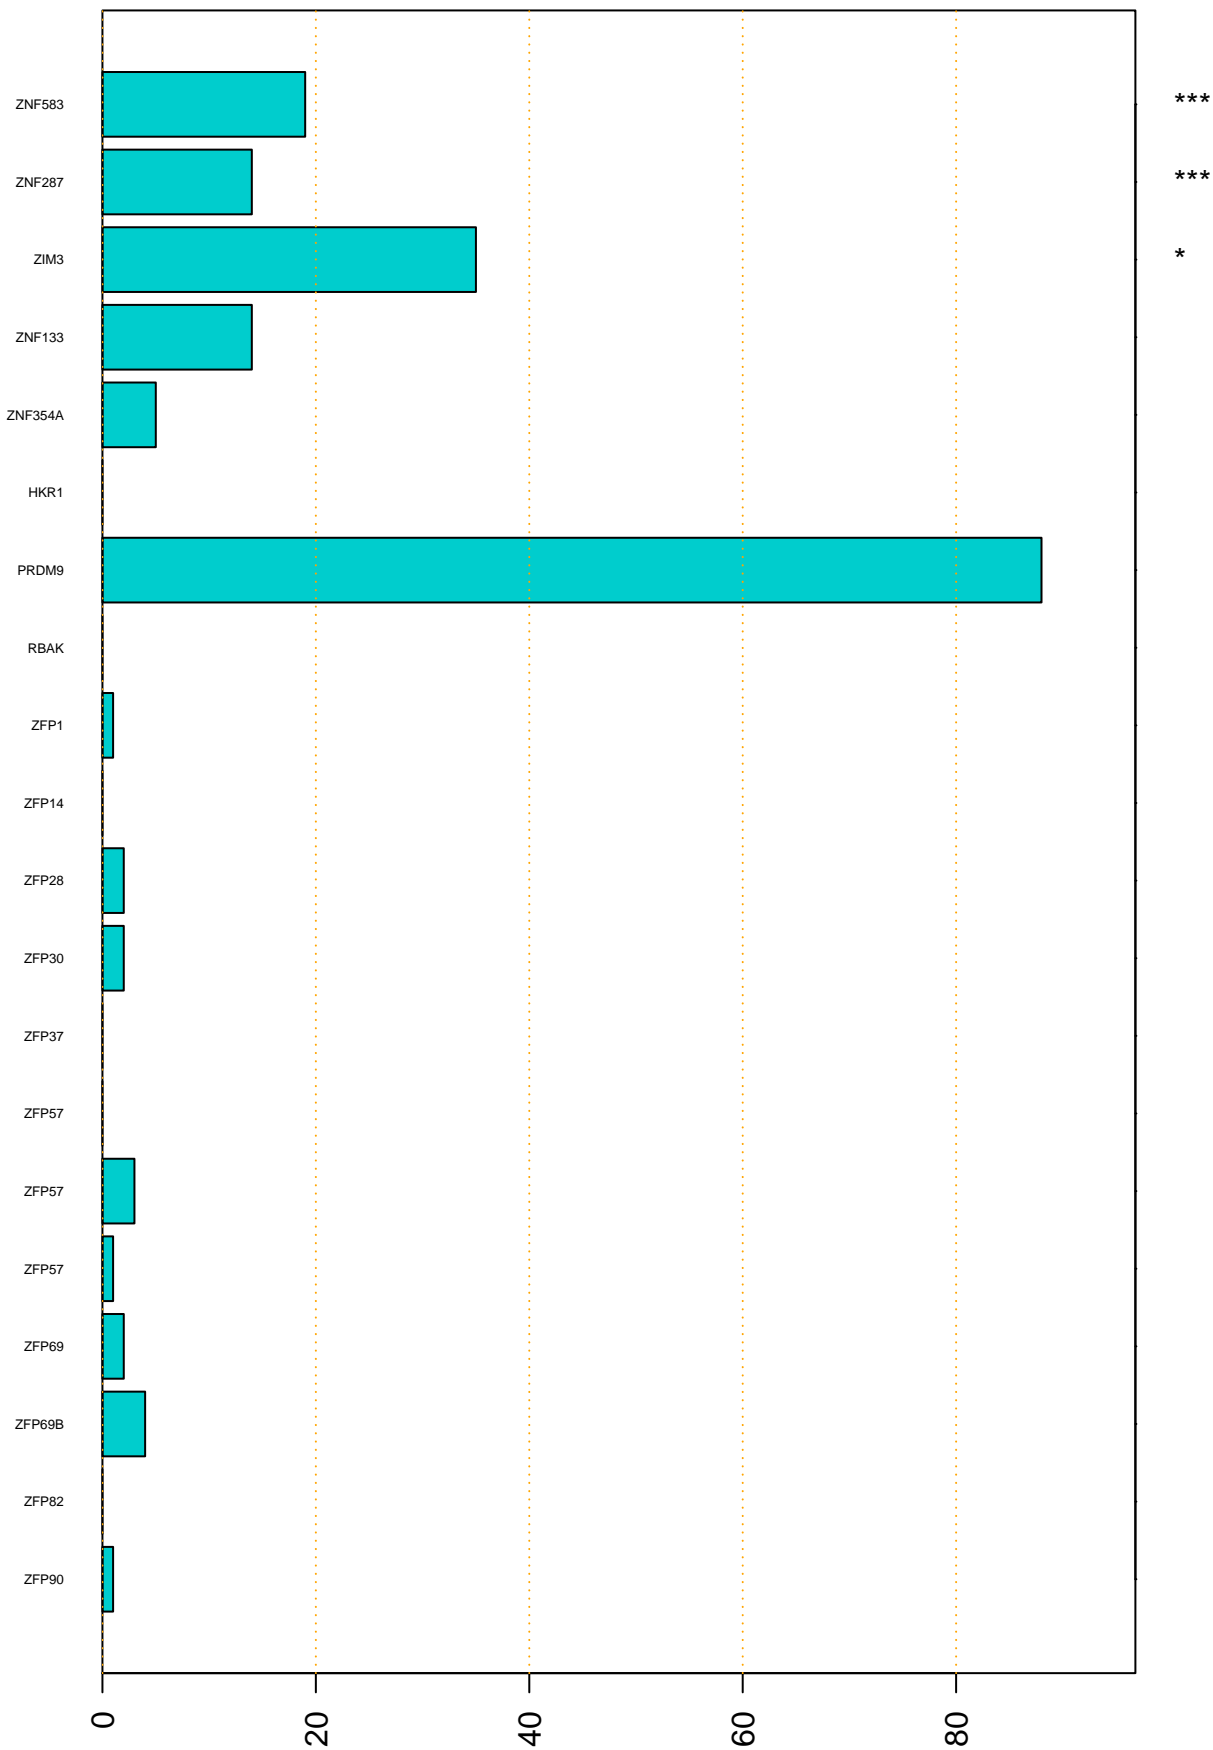

Enriched KZFP

#TE sfam with peak