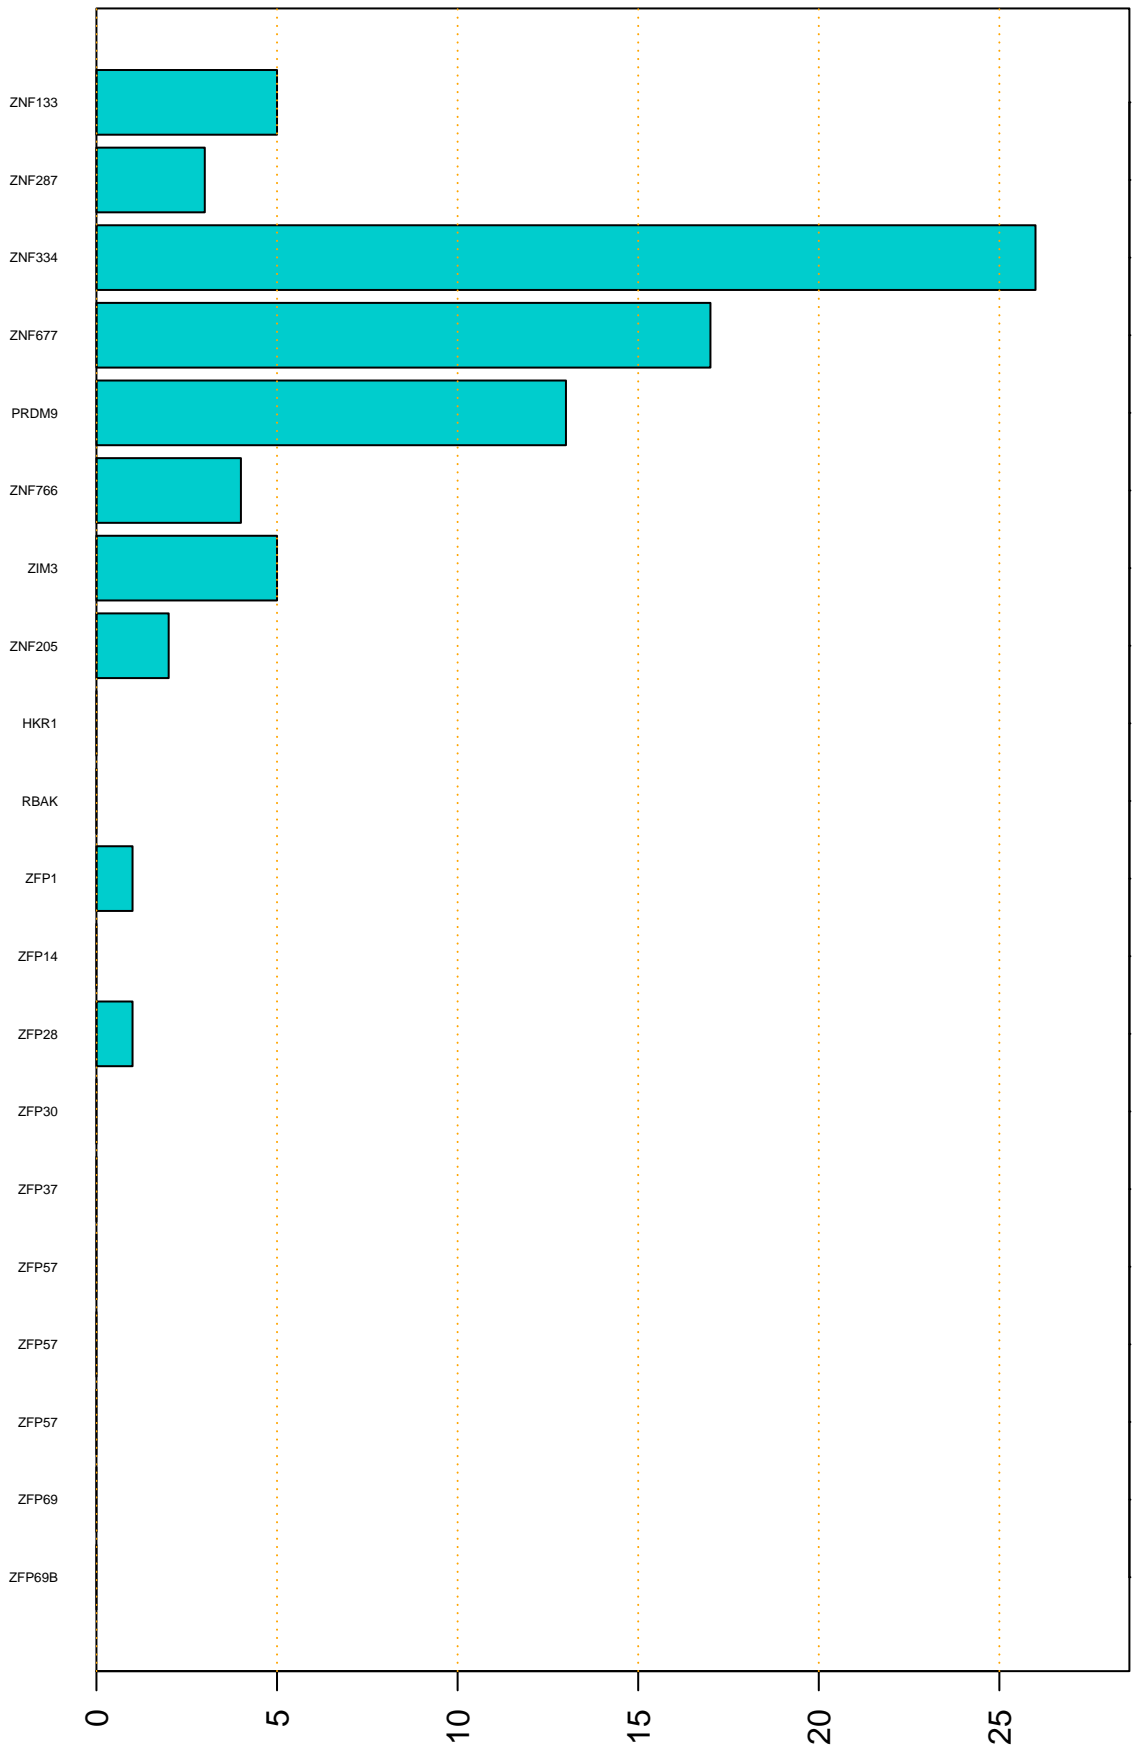

Enriched KZFP

#TE sfam with peak