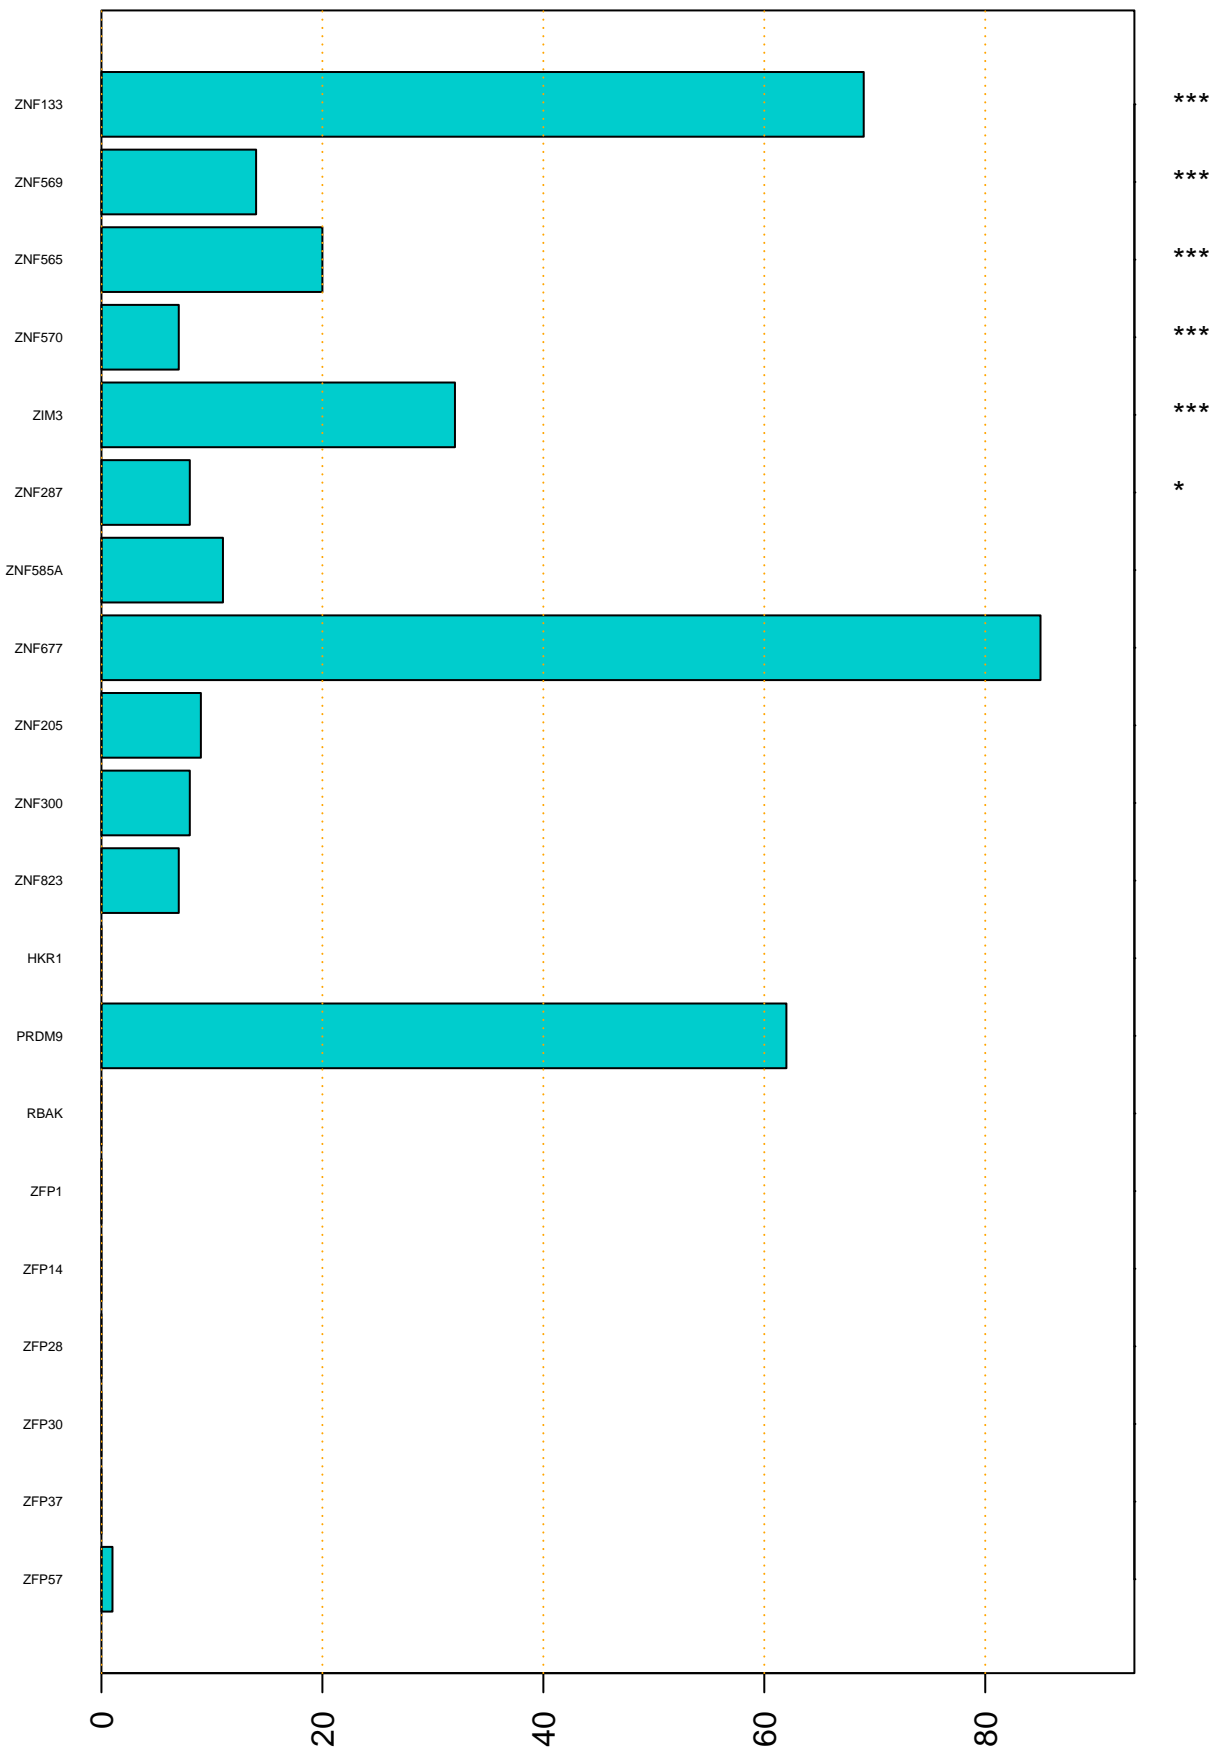

Enriched KZFP

#TE sfam with peak