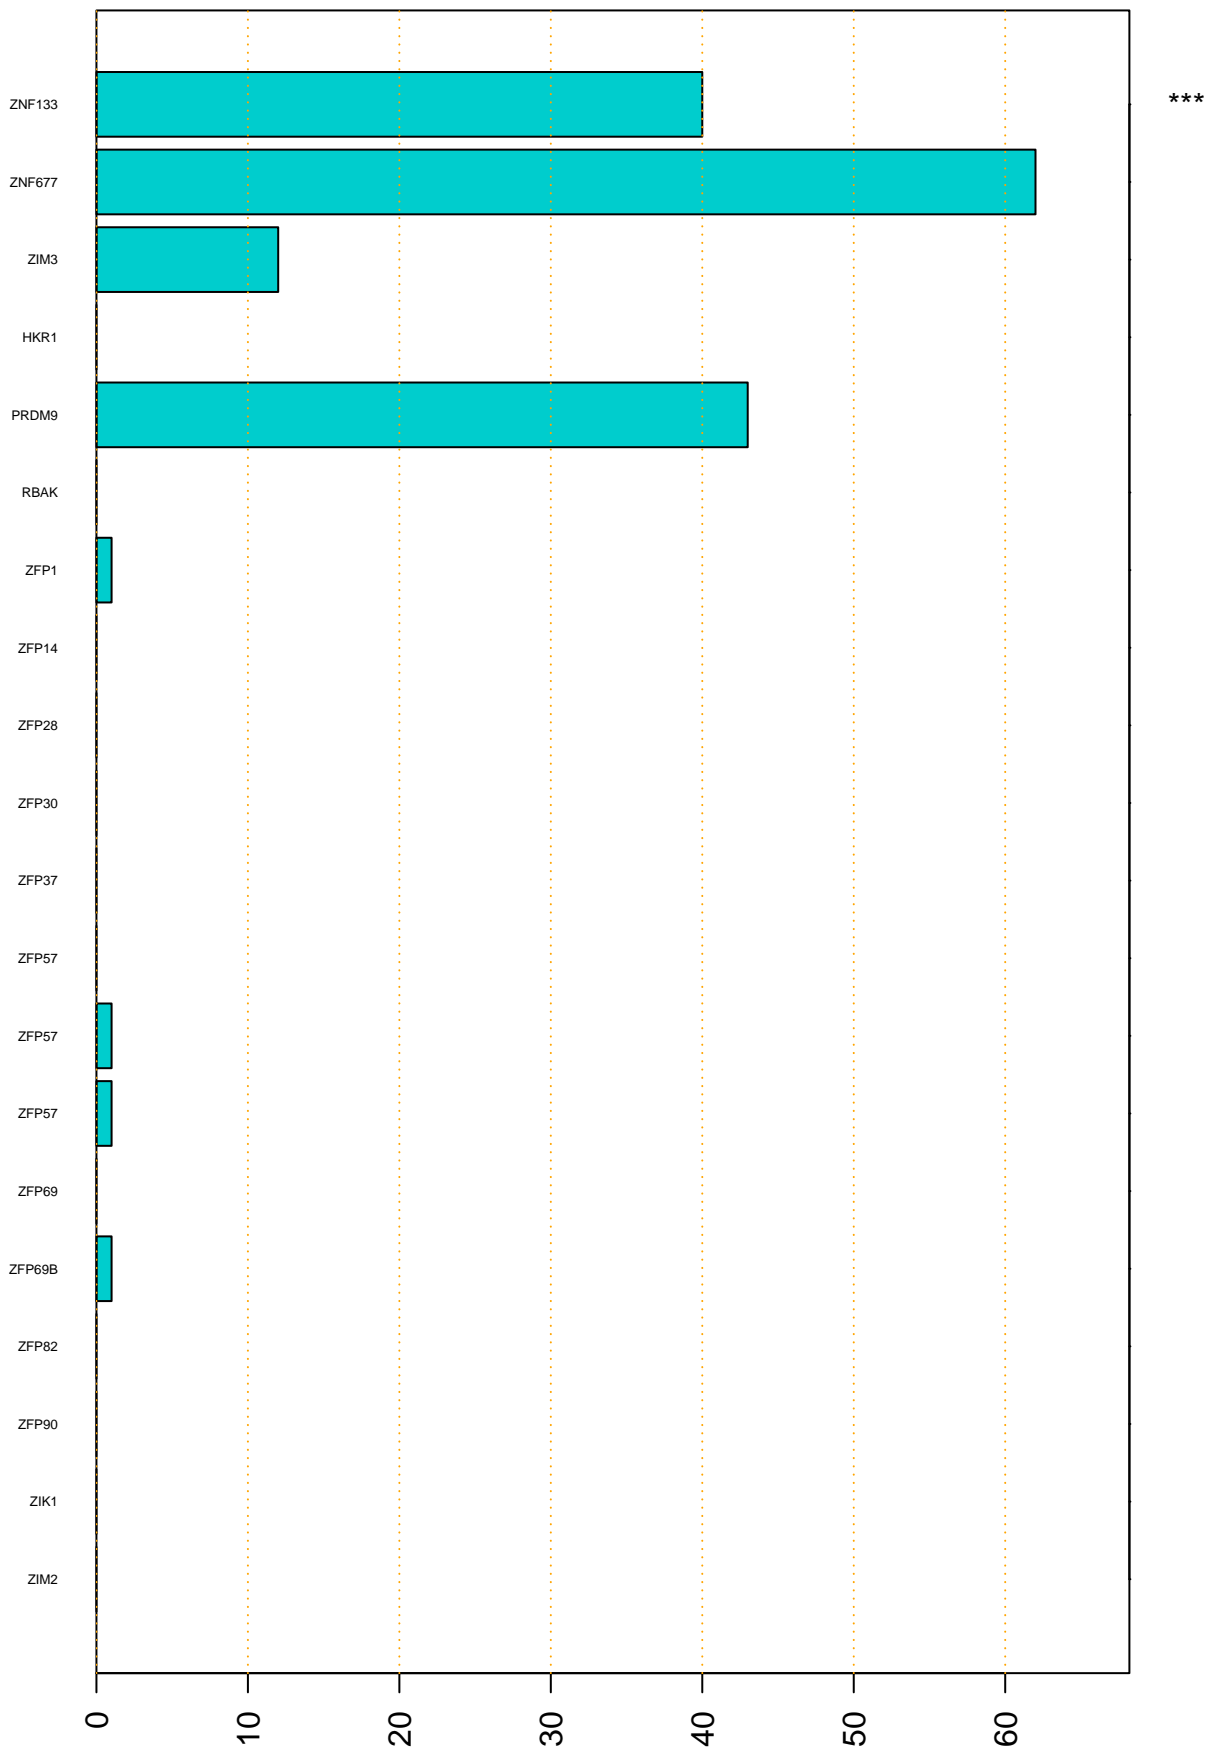

Enriched KZFP

#TE sfam with peak