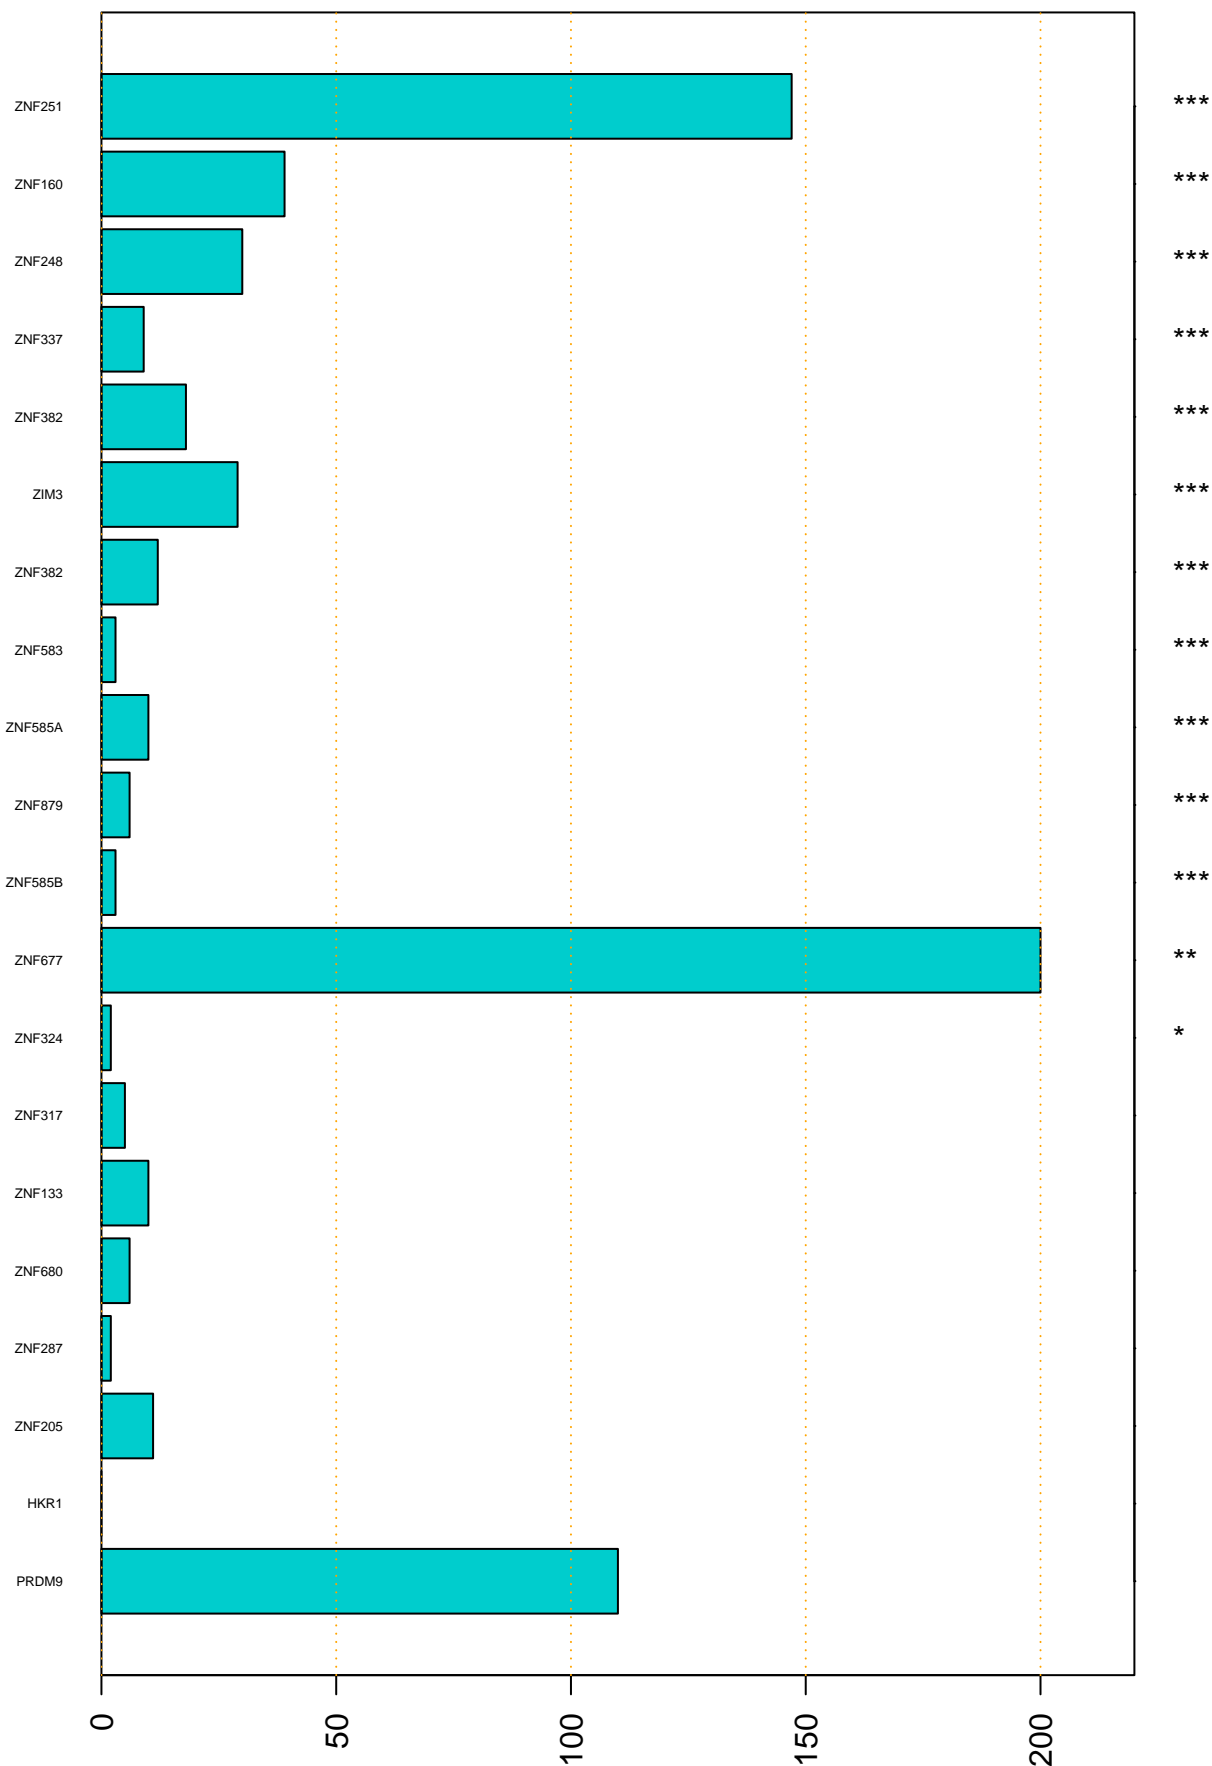

Enriched KZFP

#TE sfam with peak