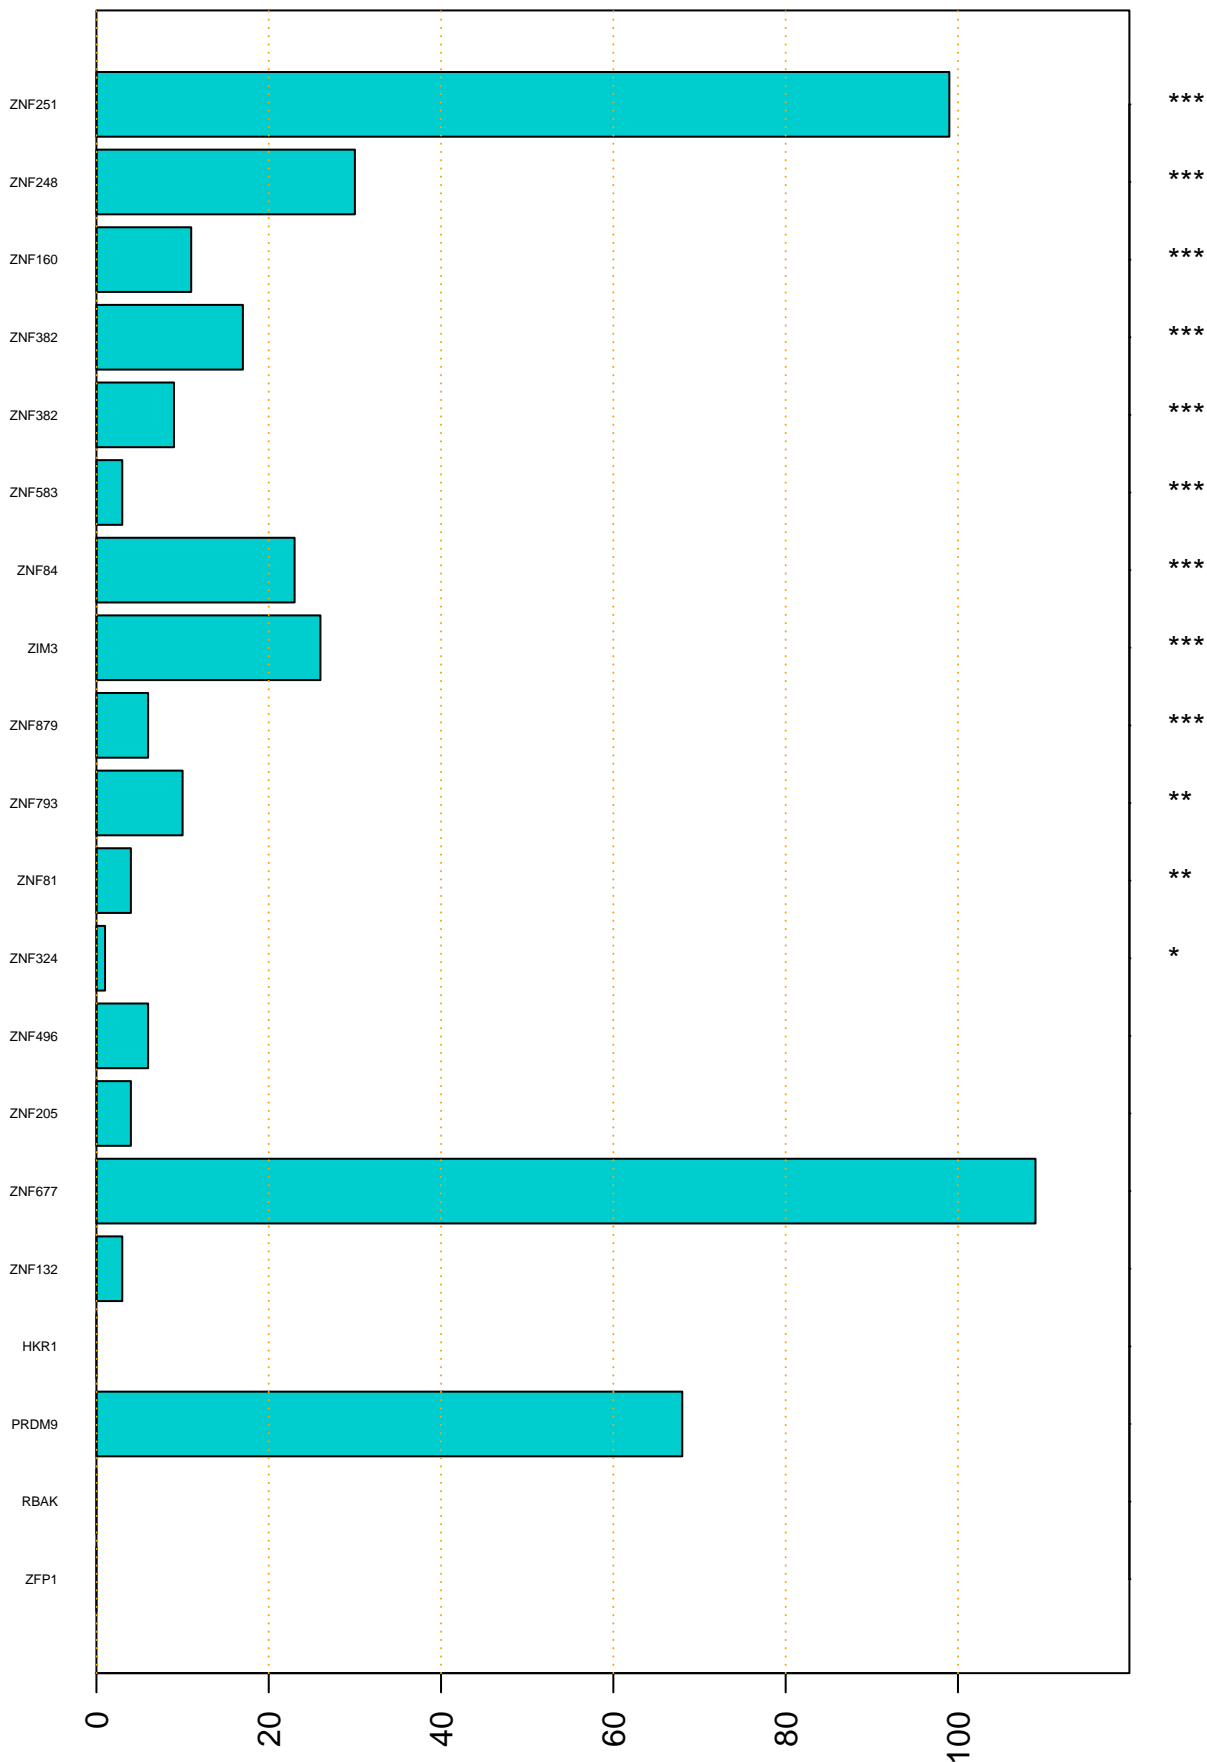

Enriched KZFP

#TE sfam with peak