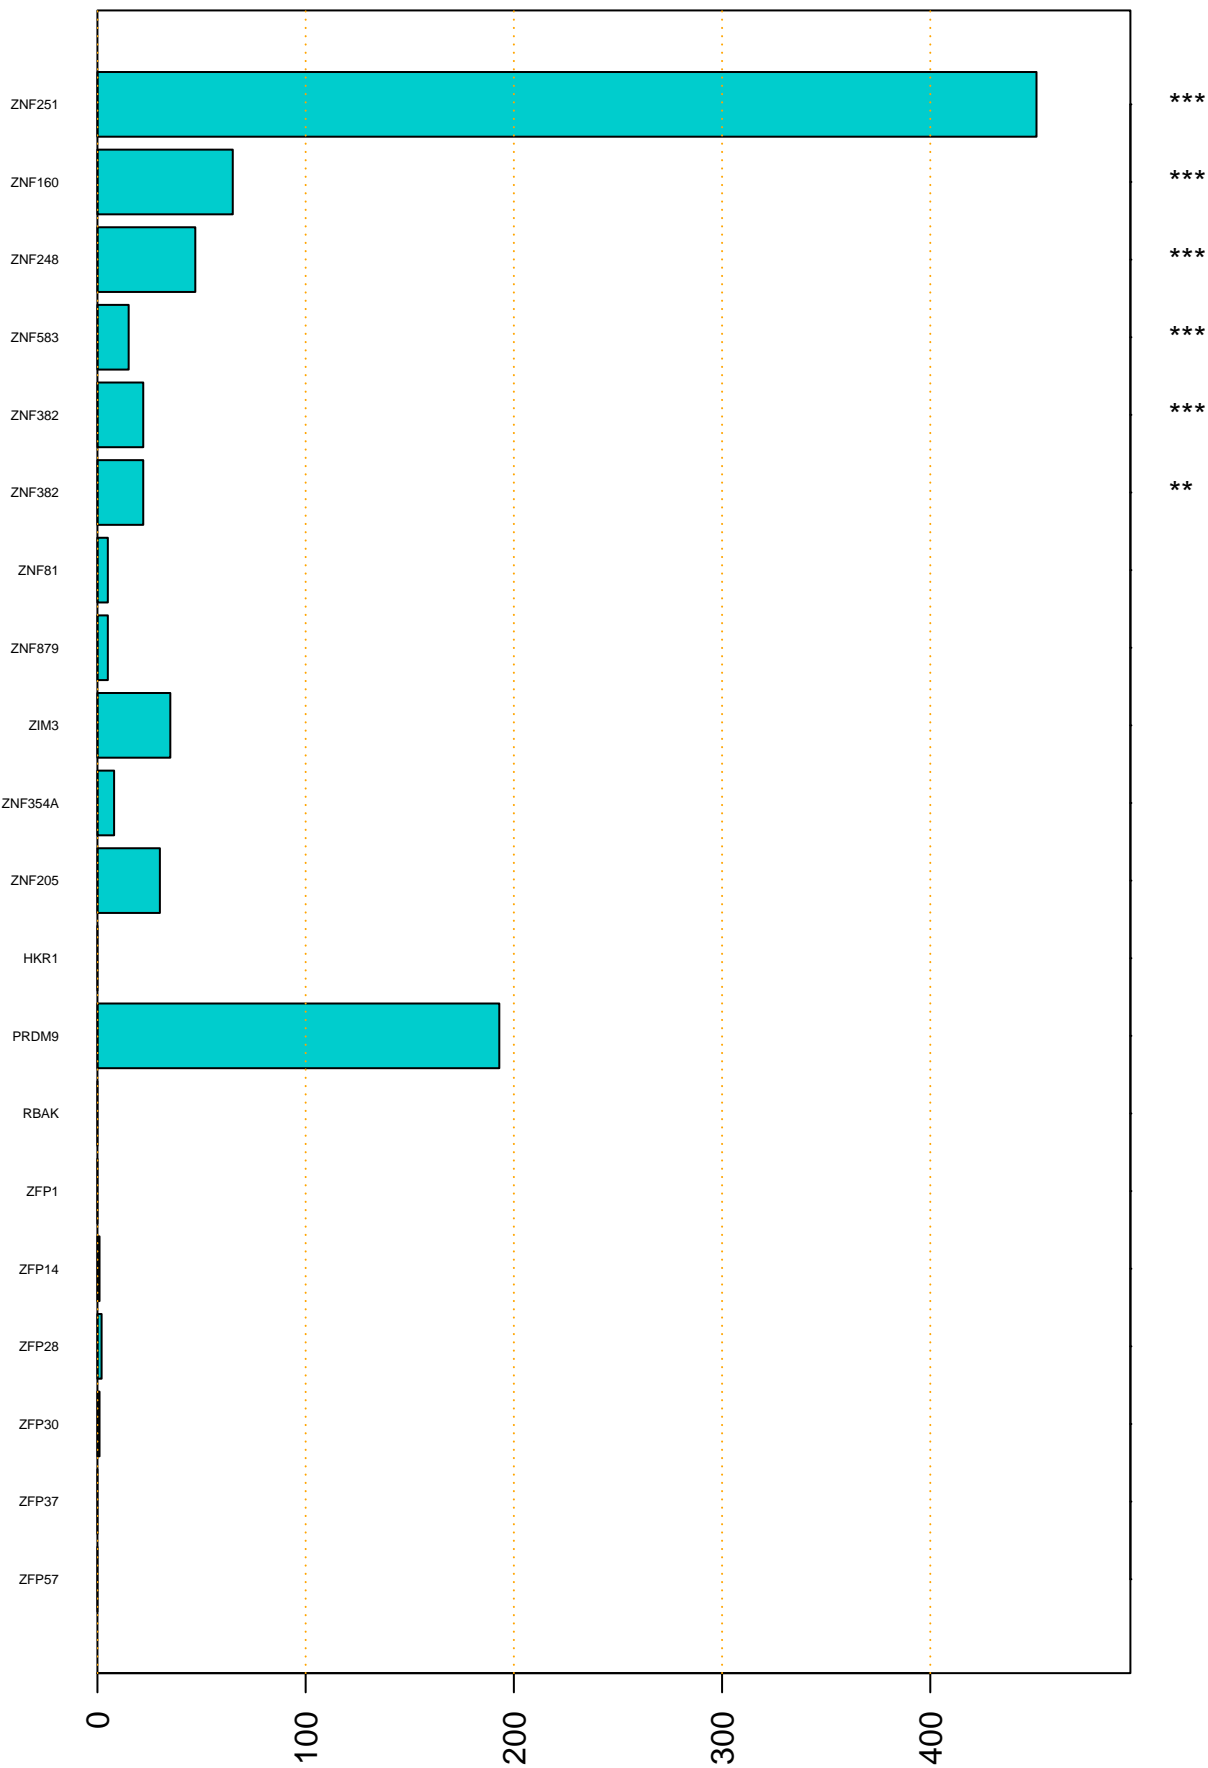

Enriched KZFP

#TE sfam with peak