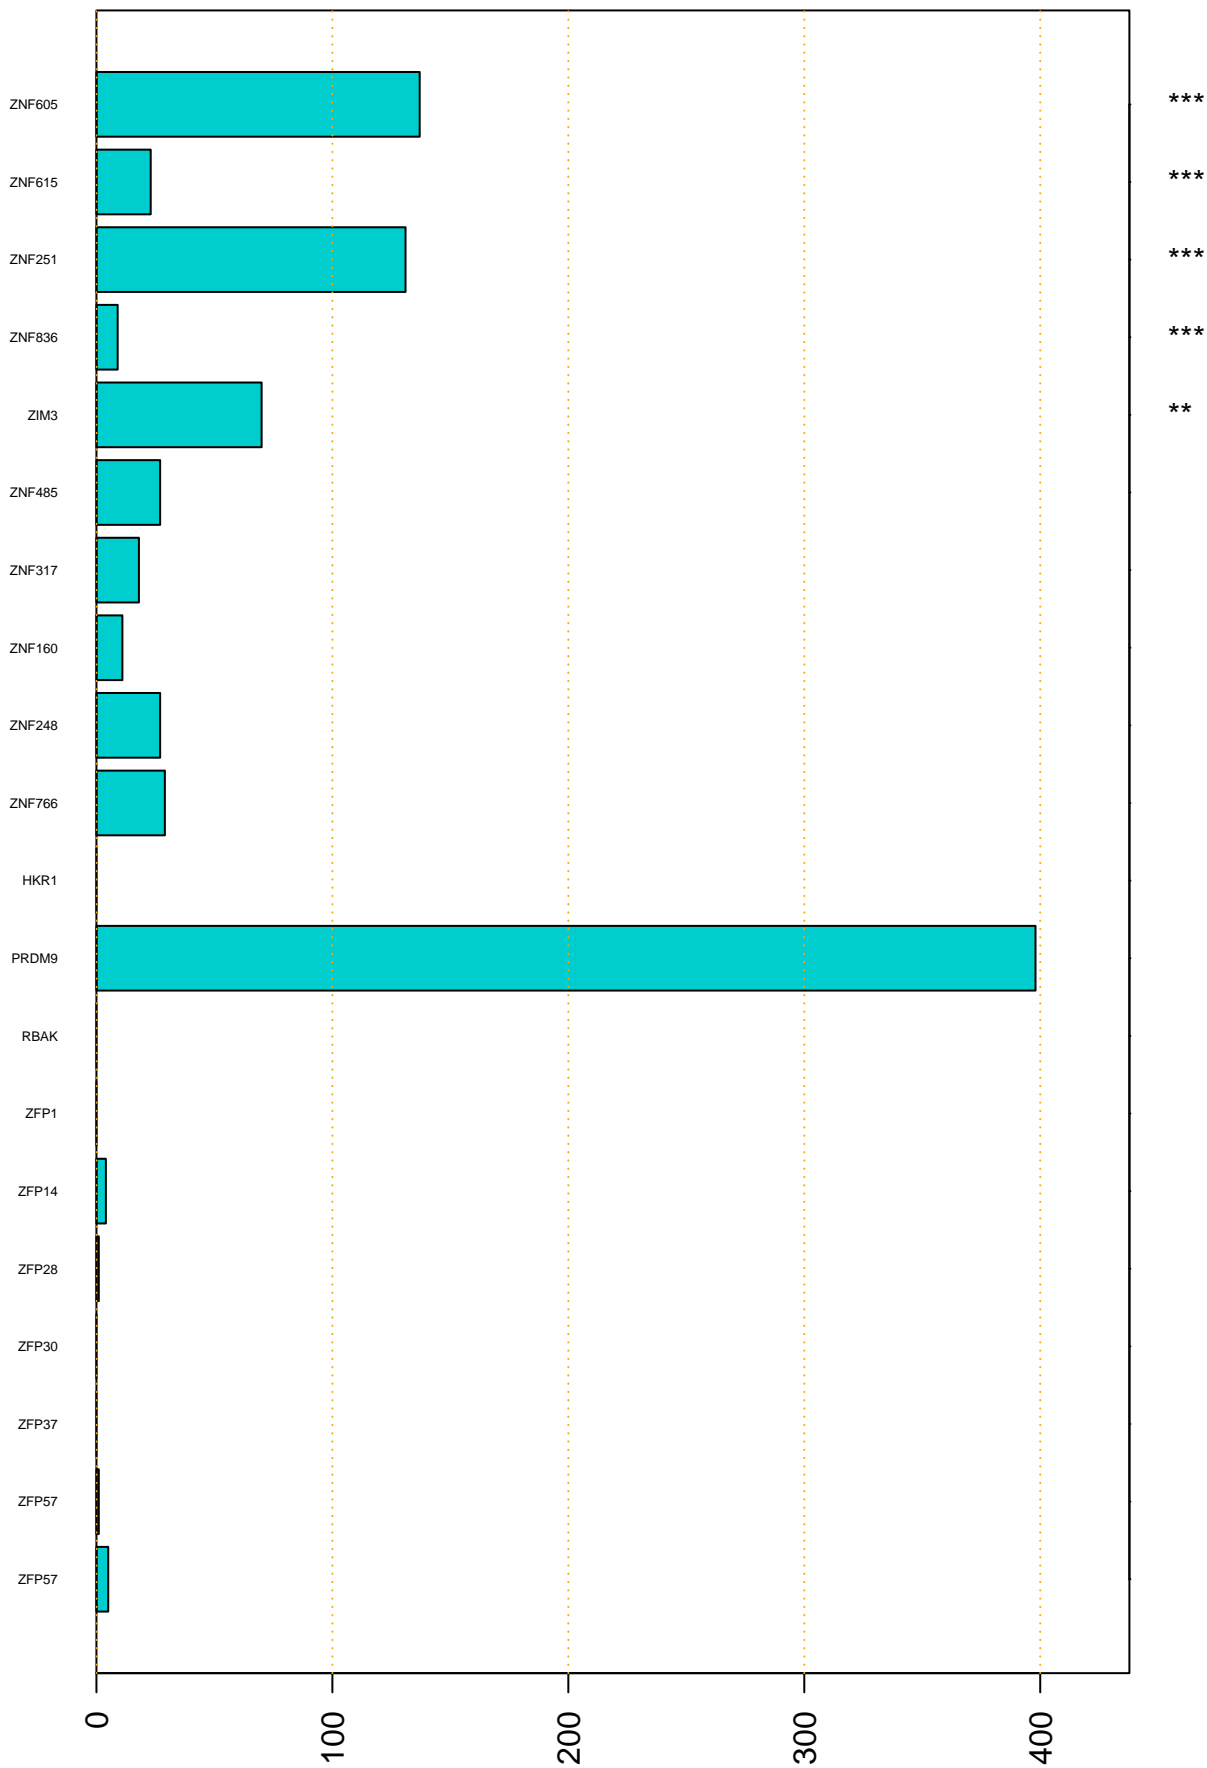

Enriched KZFP

#TE sfam with peak