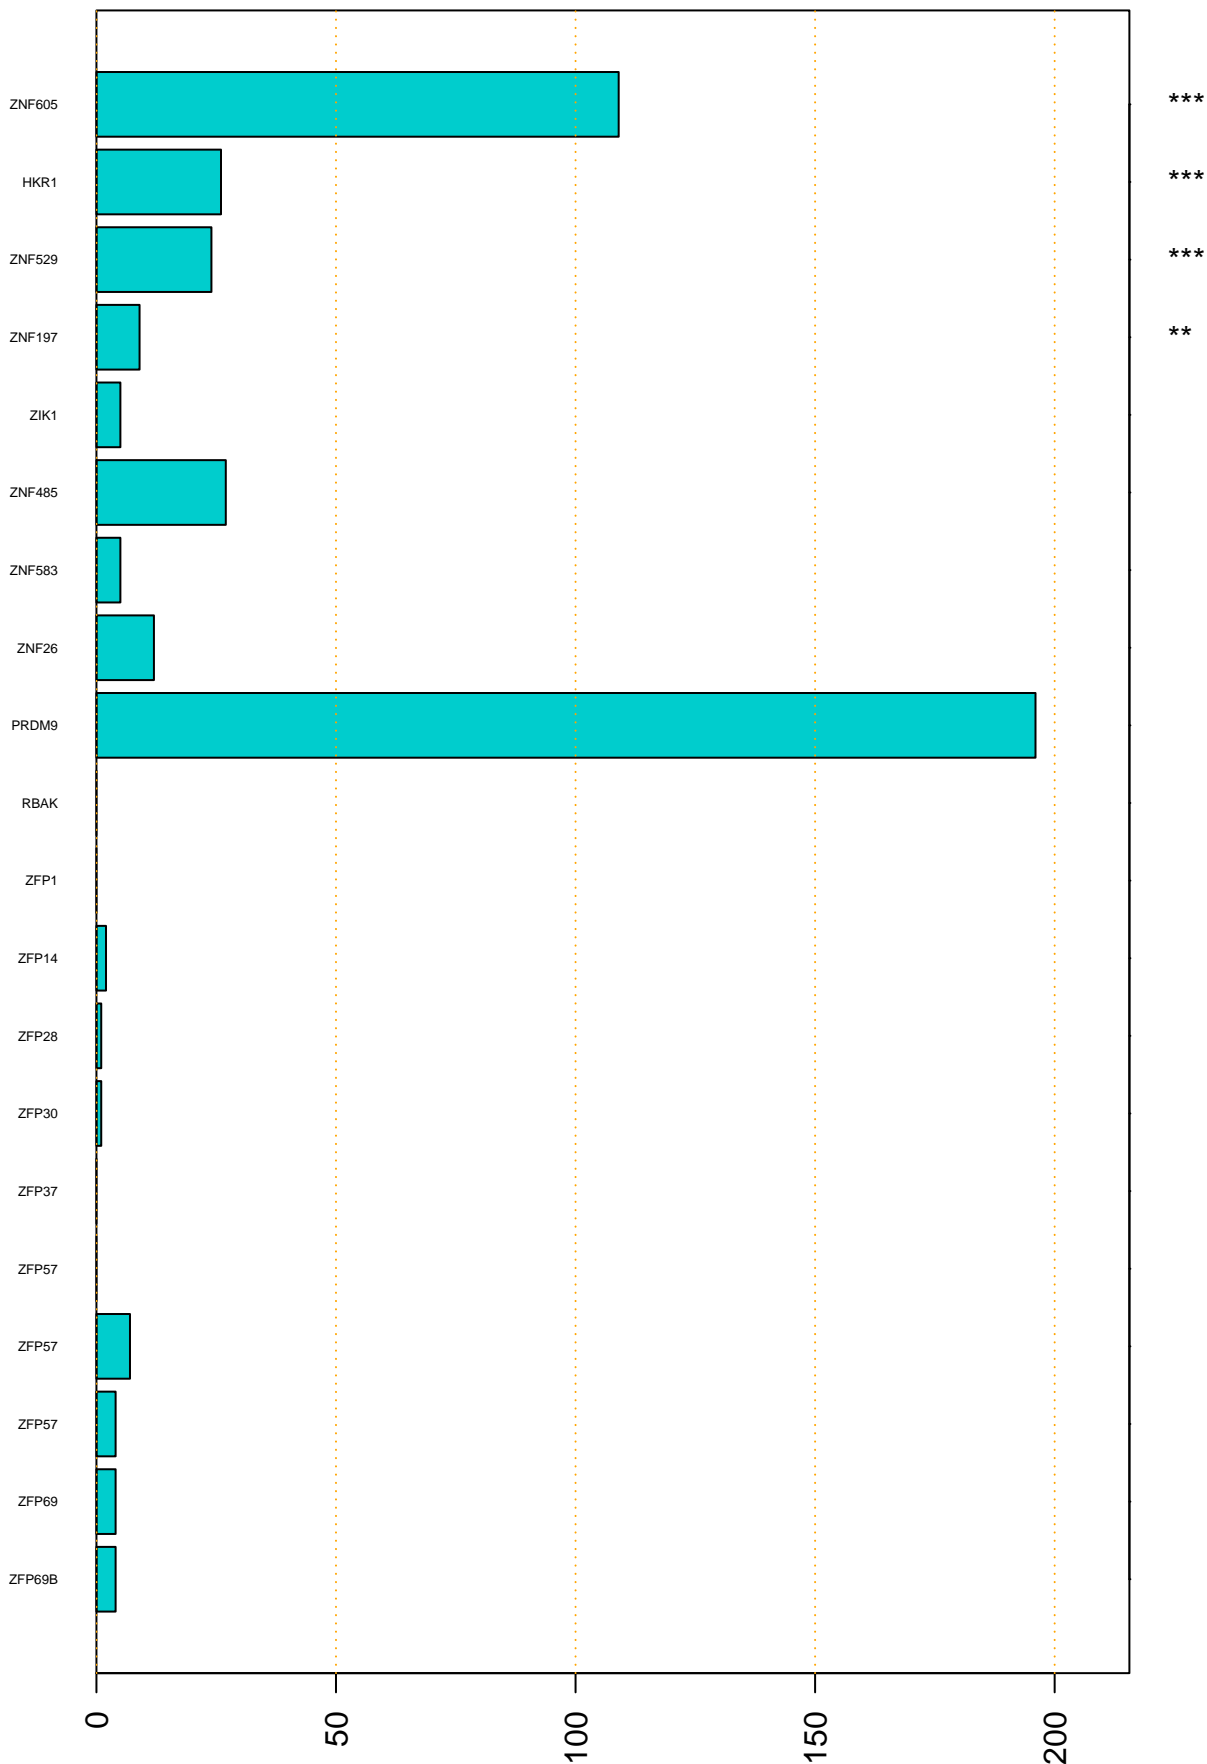

Enriched KZFP

#TE sfam with peak