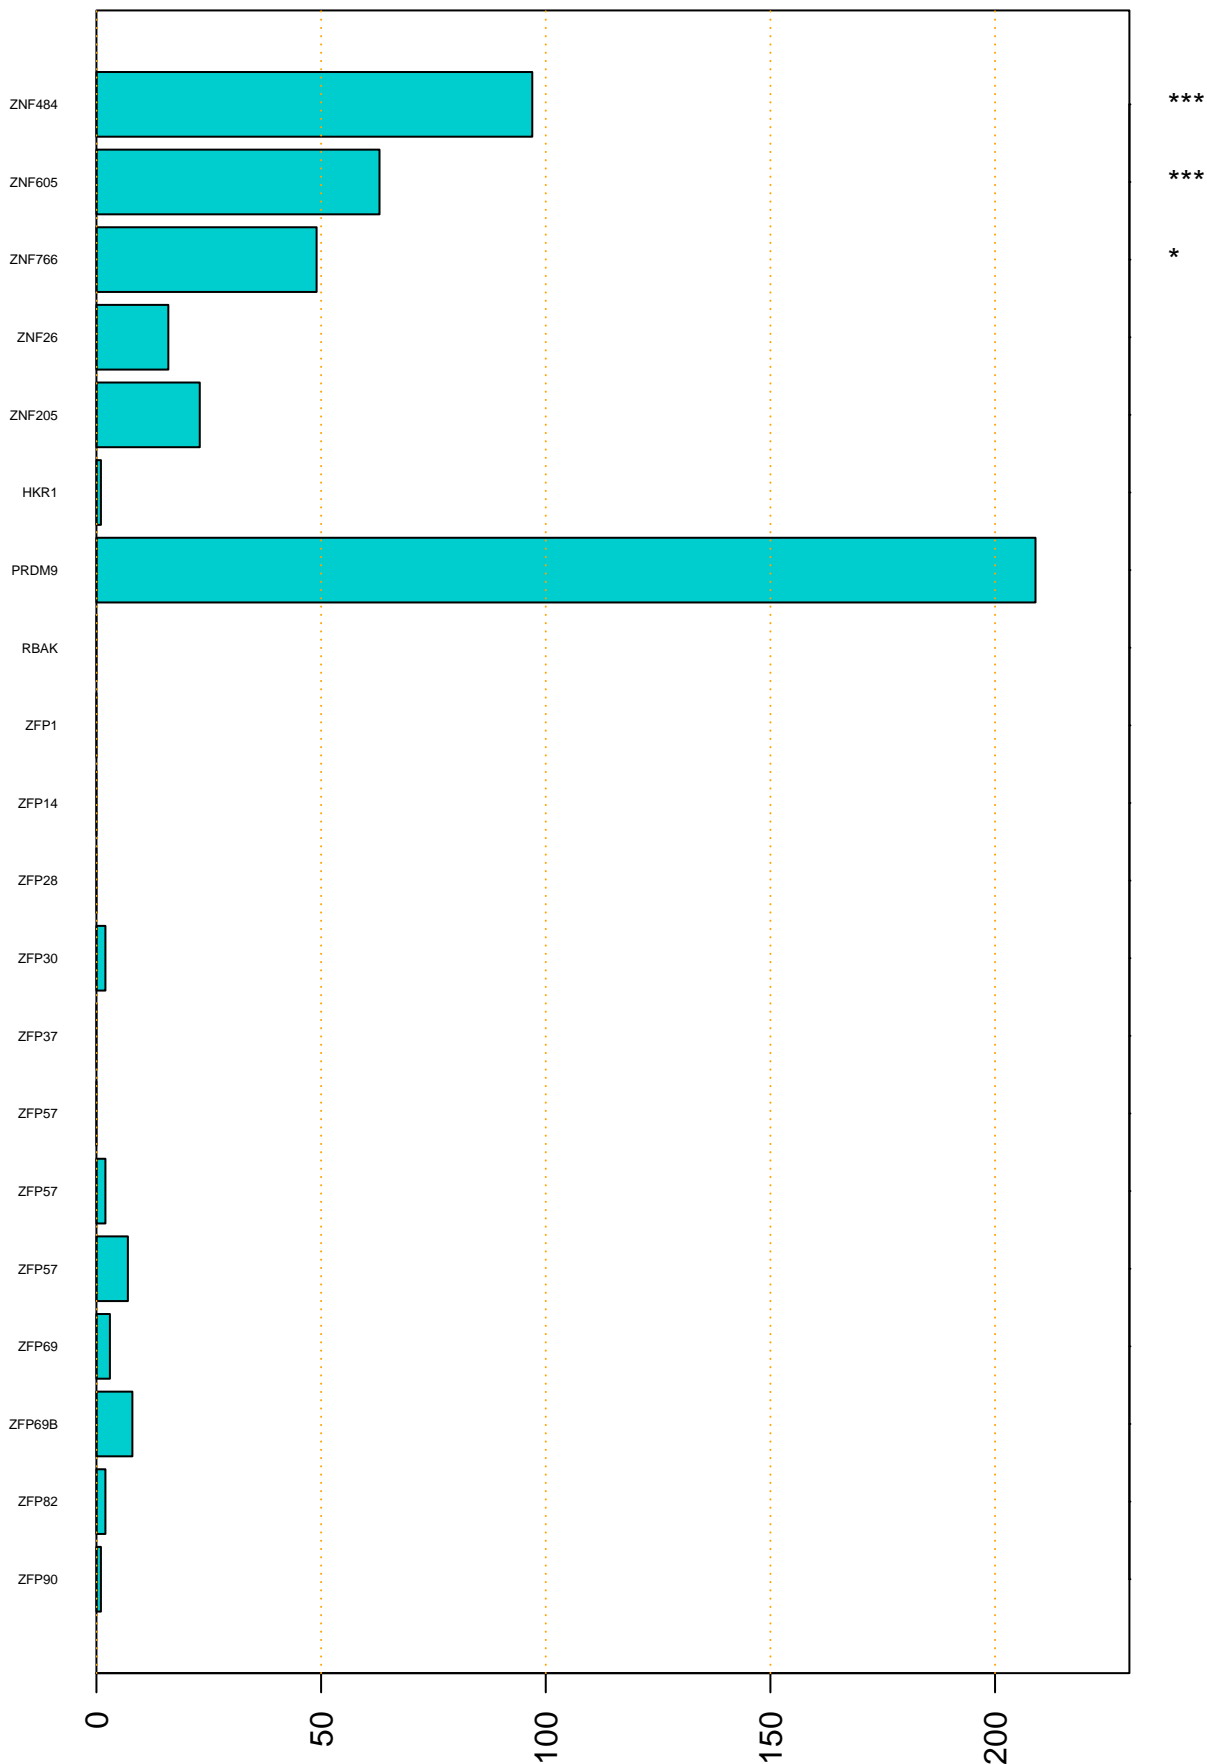

Enriched KZFP

#TE sfam with peak