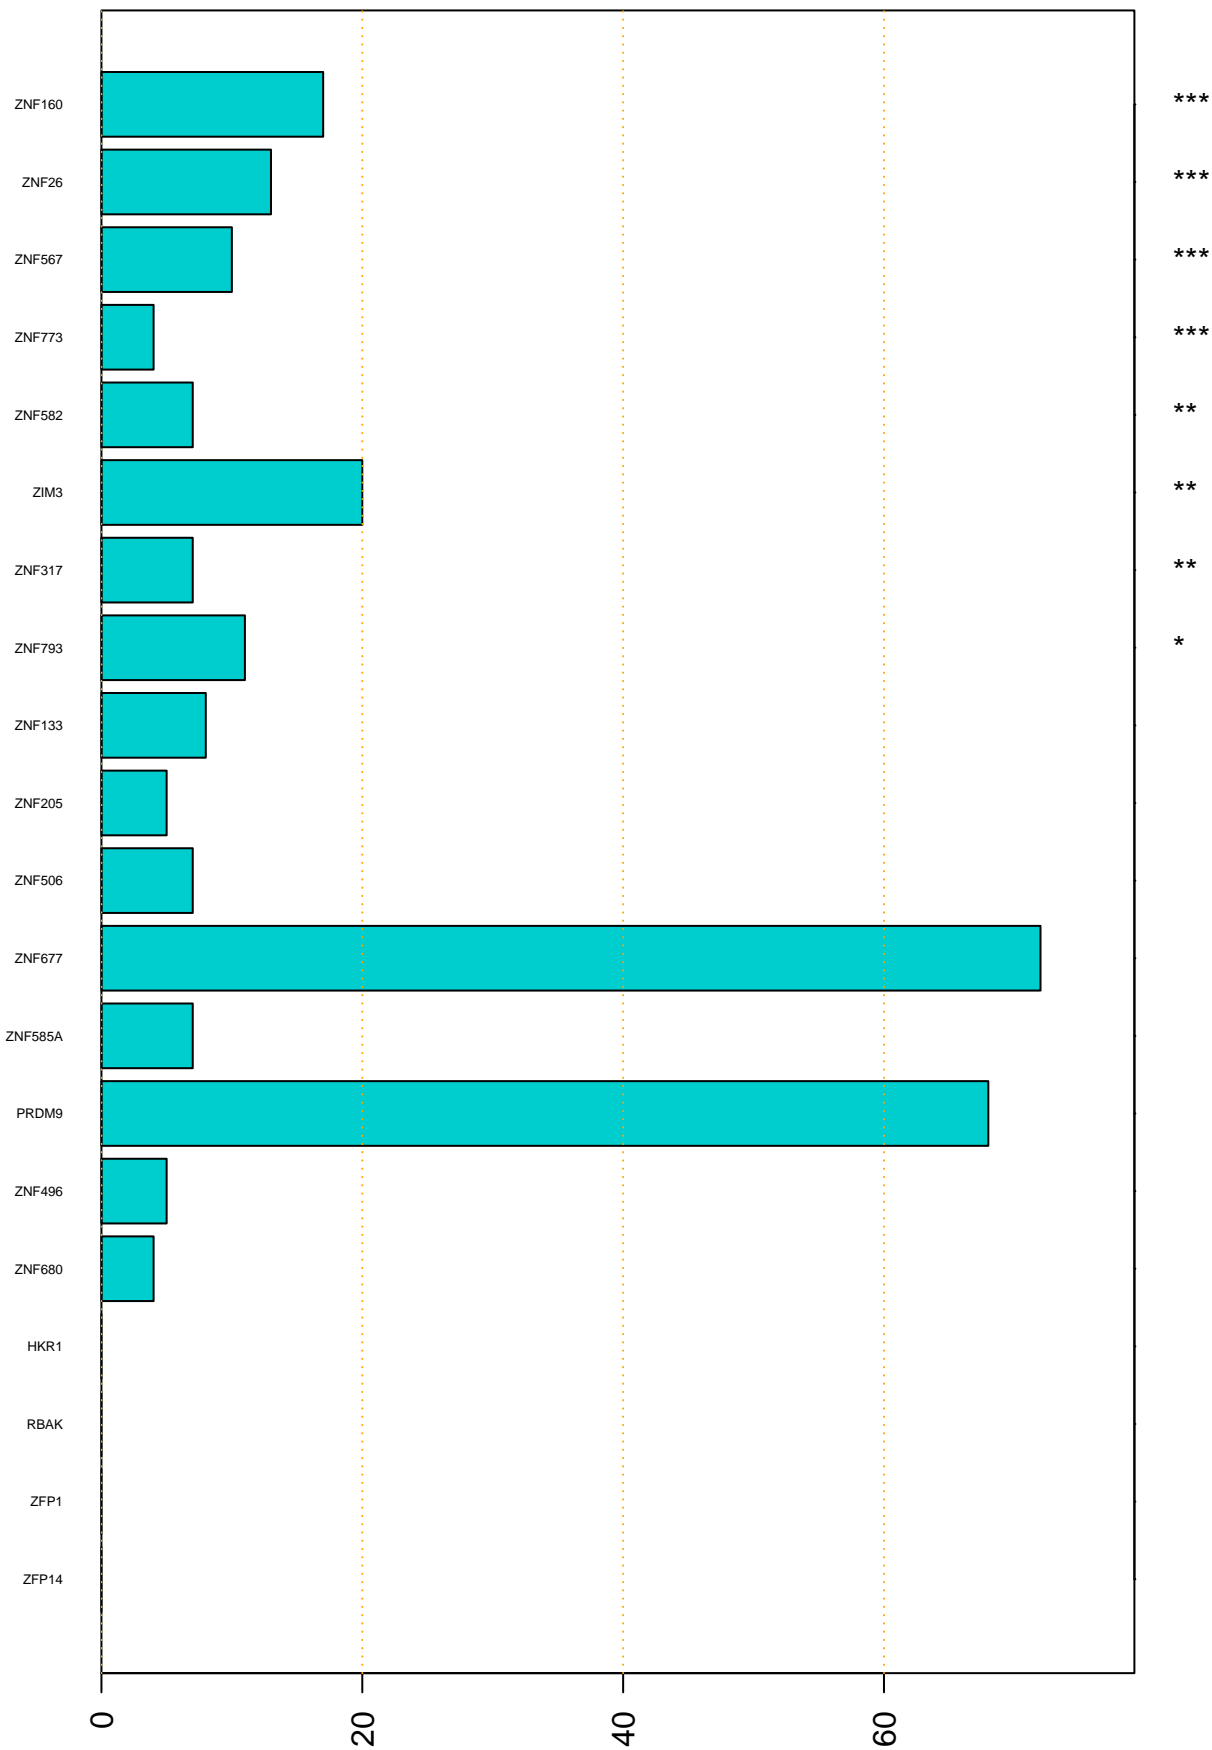

Enriched KZFP

#TE sfam with peak