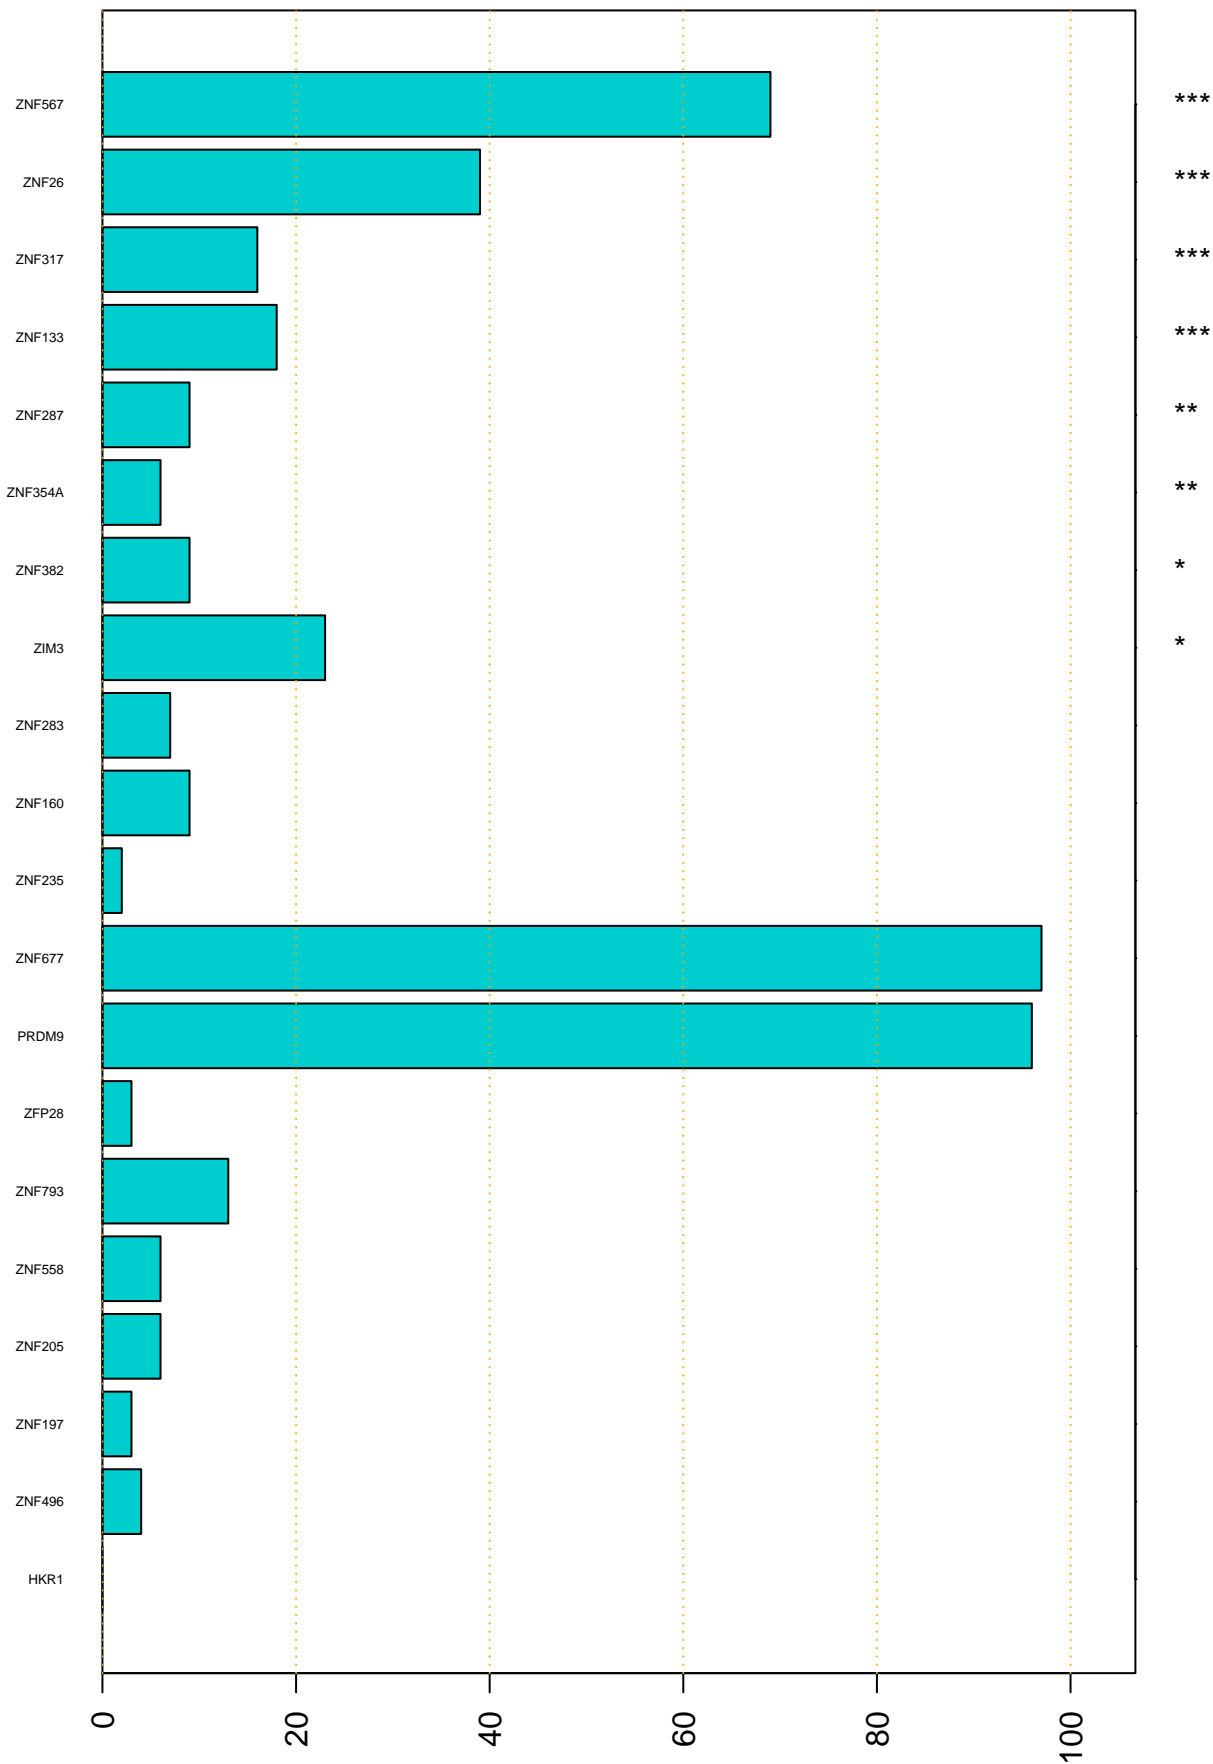

Enriched KZFP

#TE sfam with peak