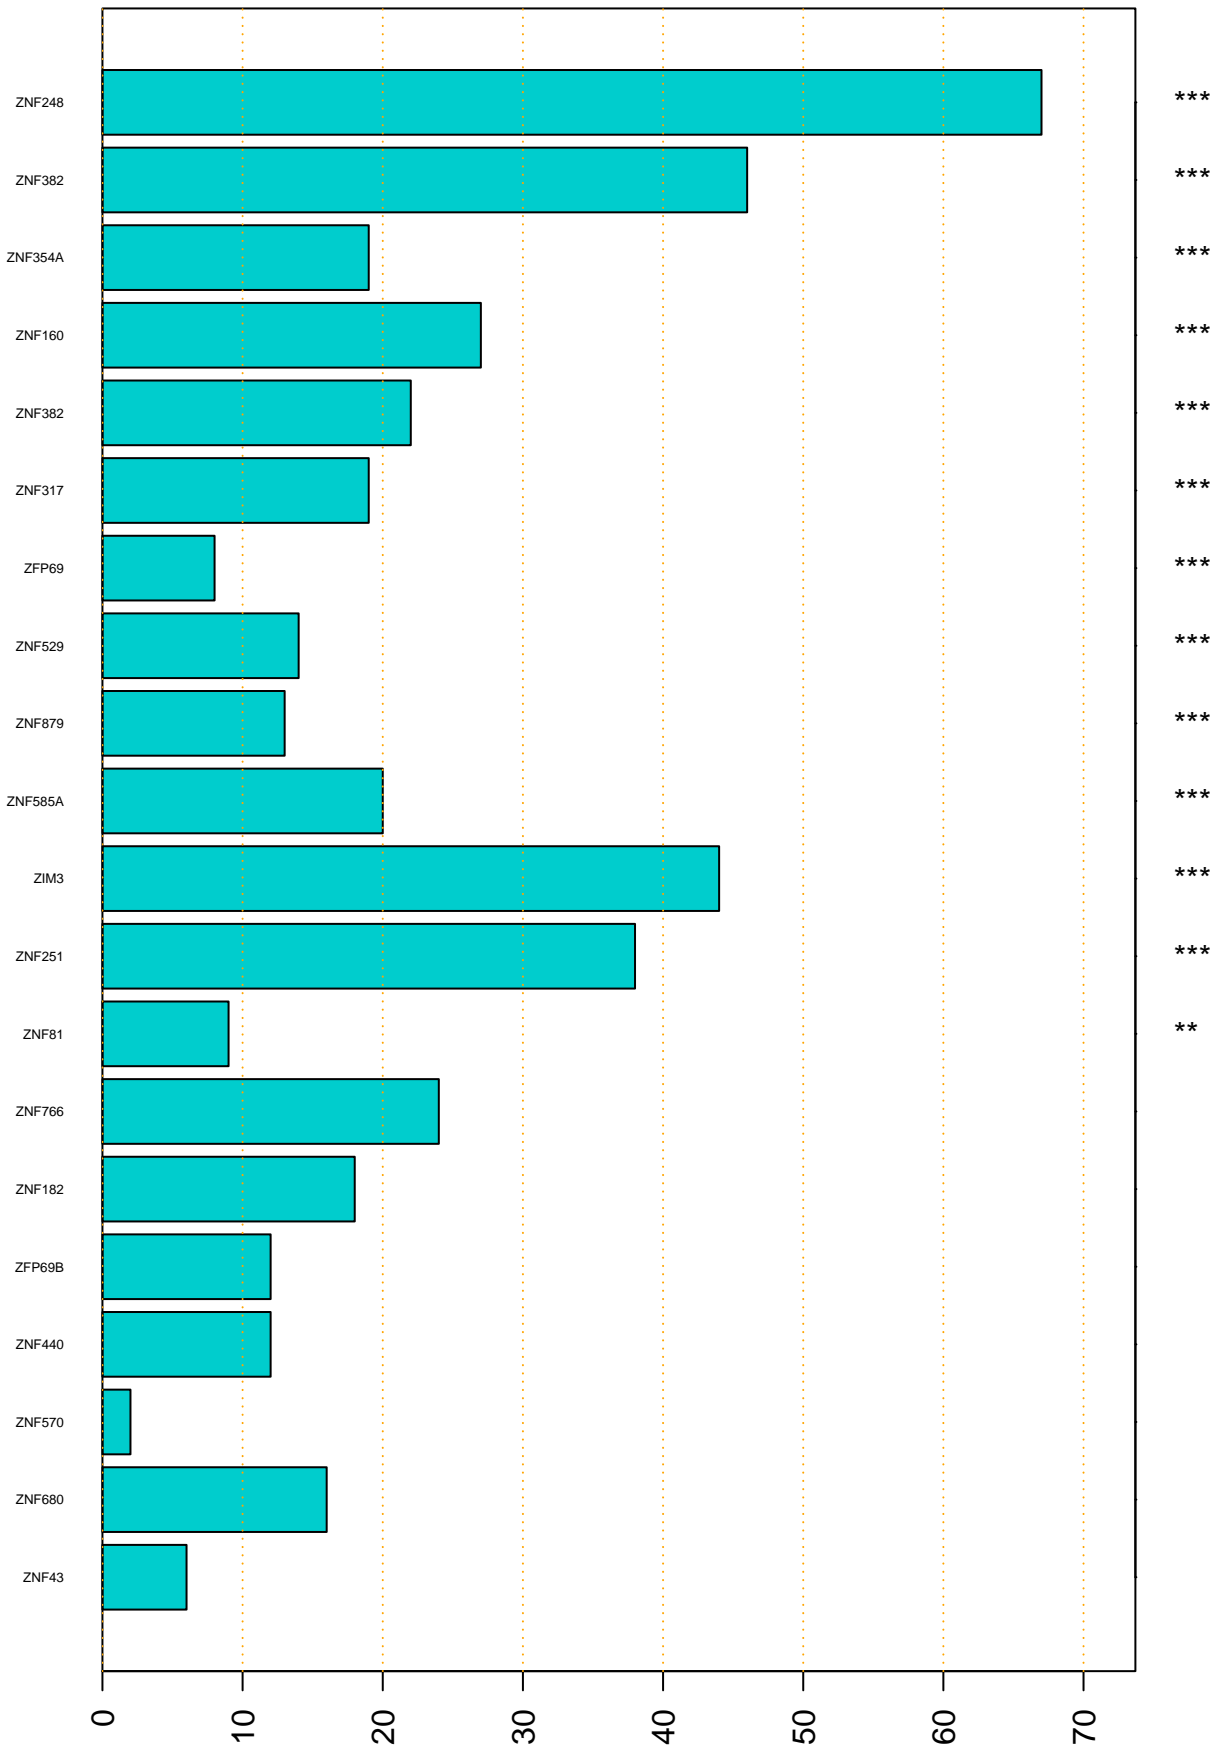

Enriched KZFP

#TE sfam with peak