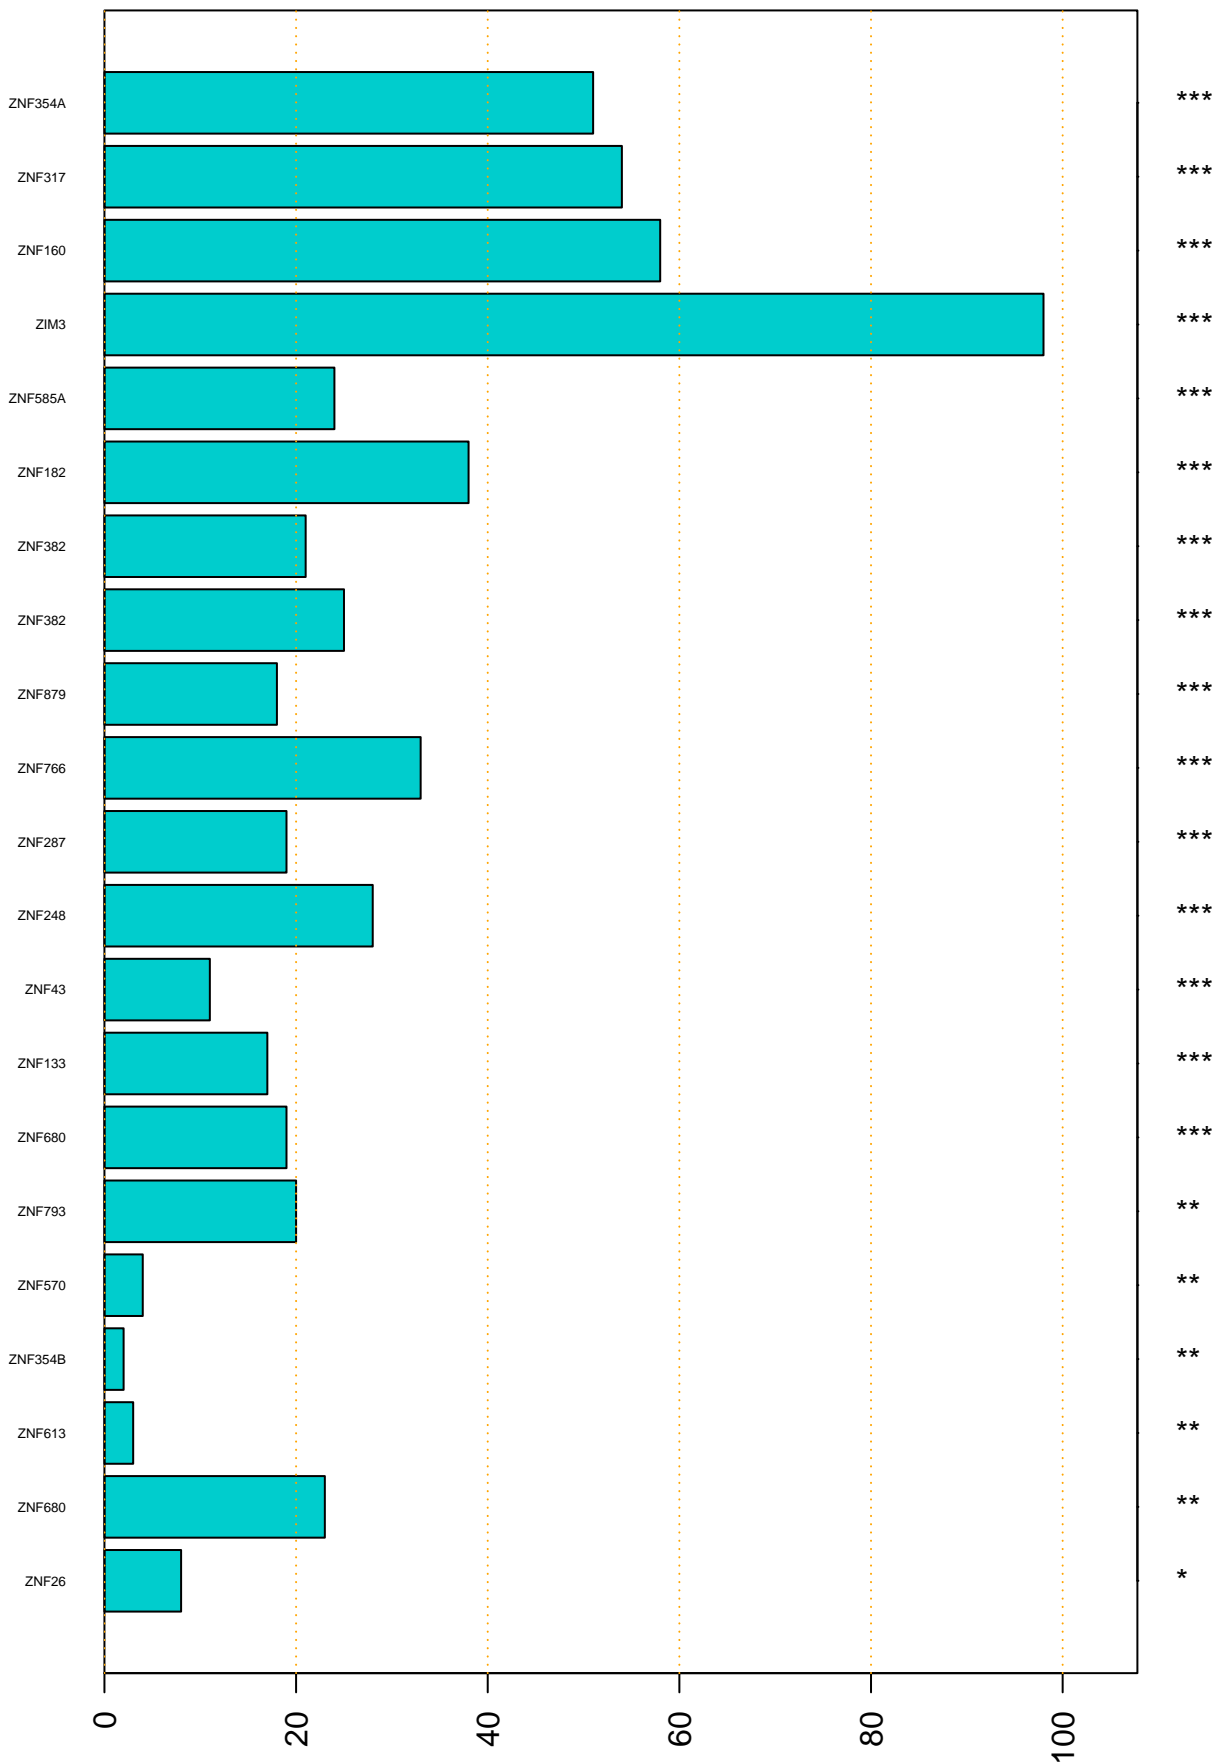

Enriched KZFP

#TE sfam with peak