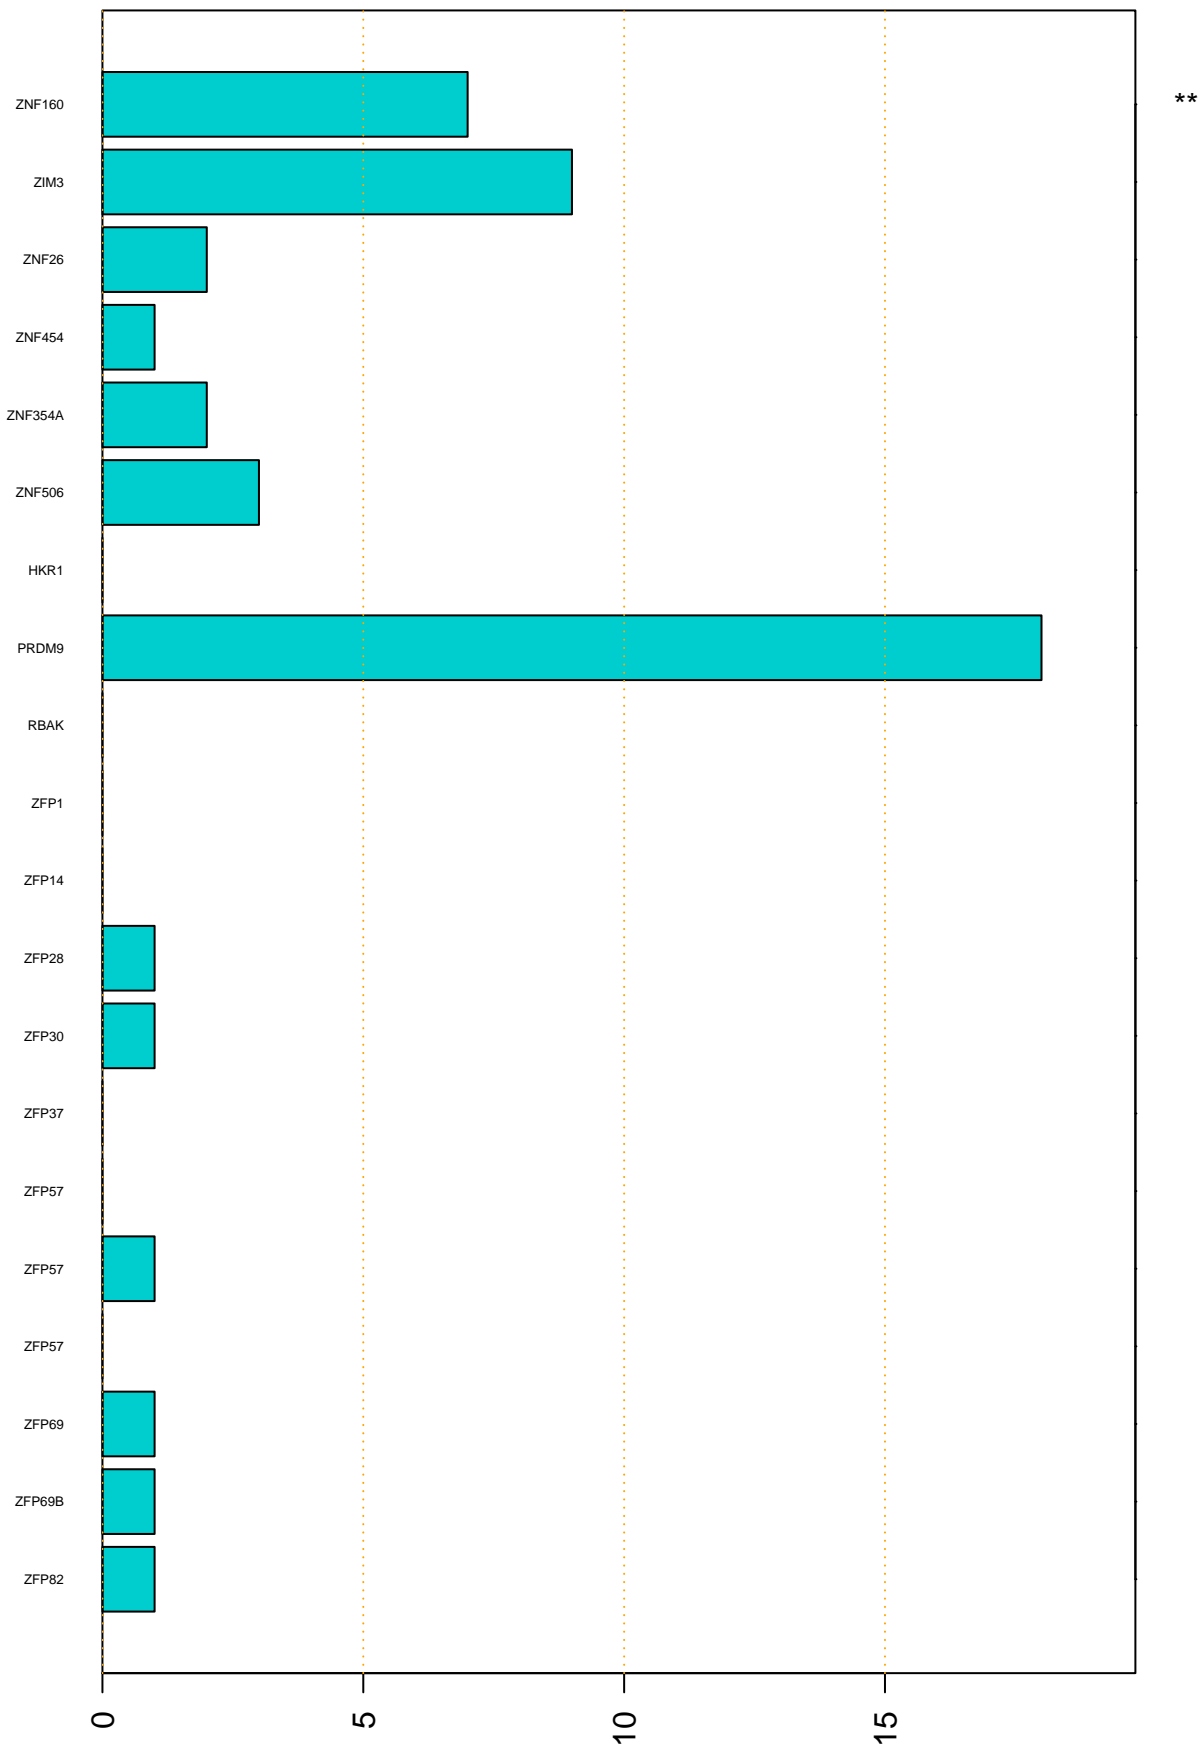

Enriched KZFP

#TE sfam with peak