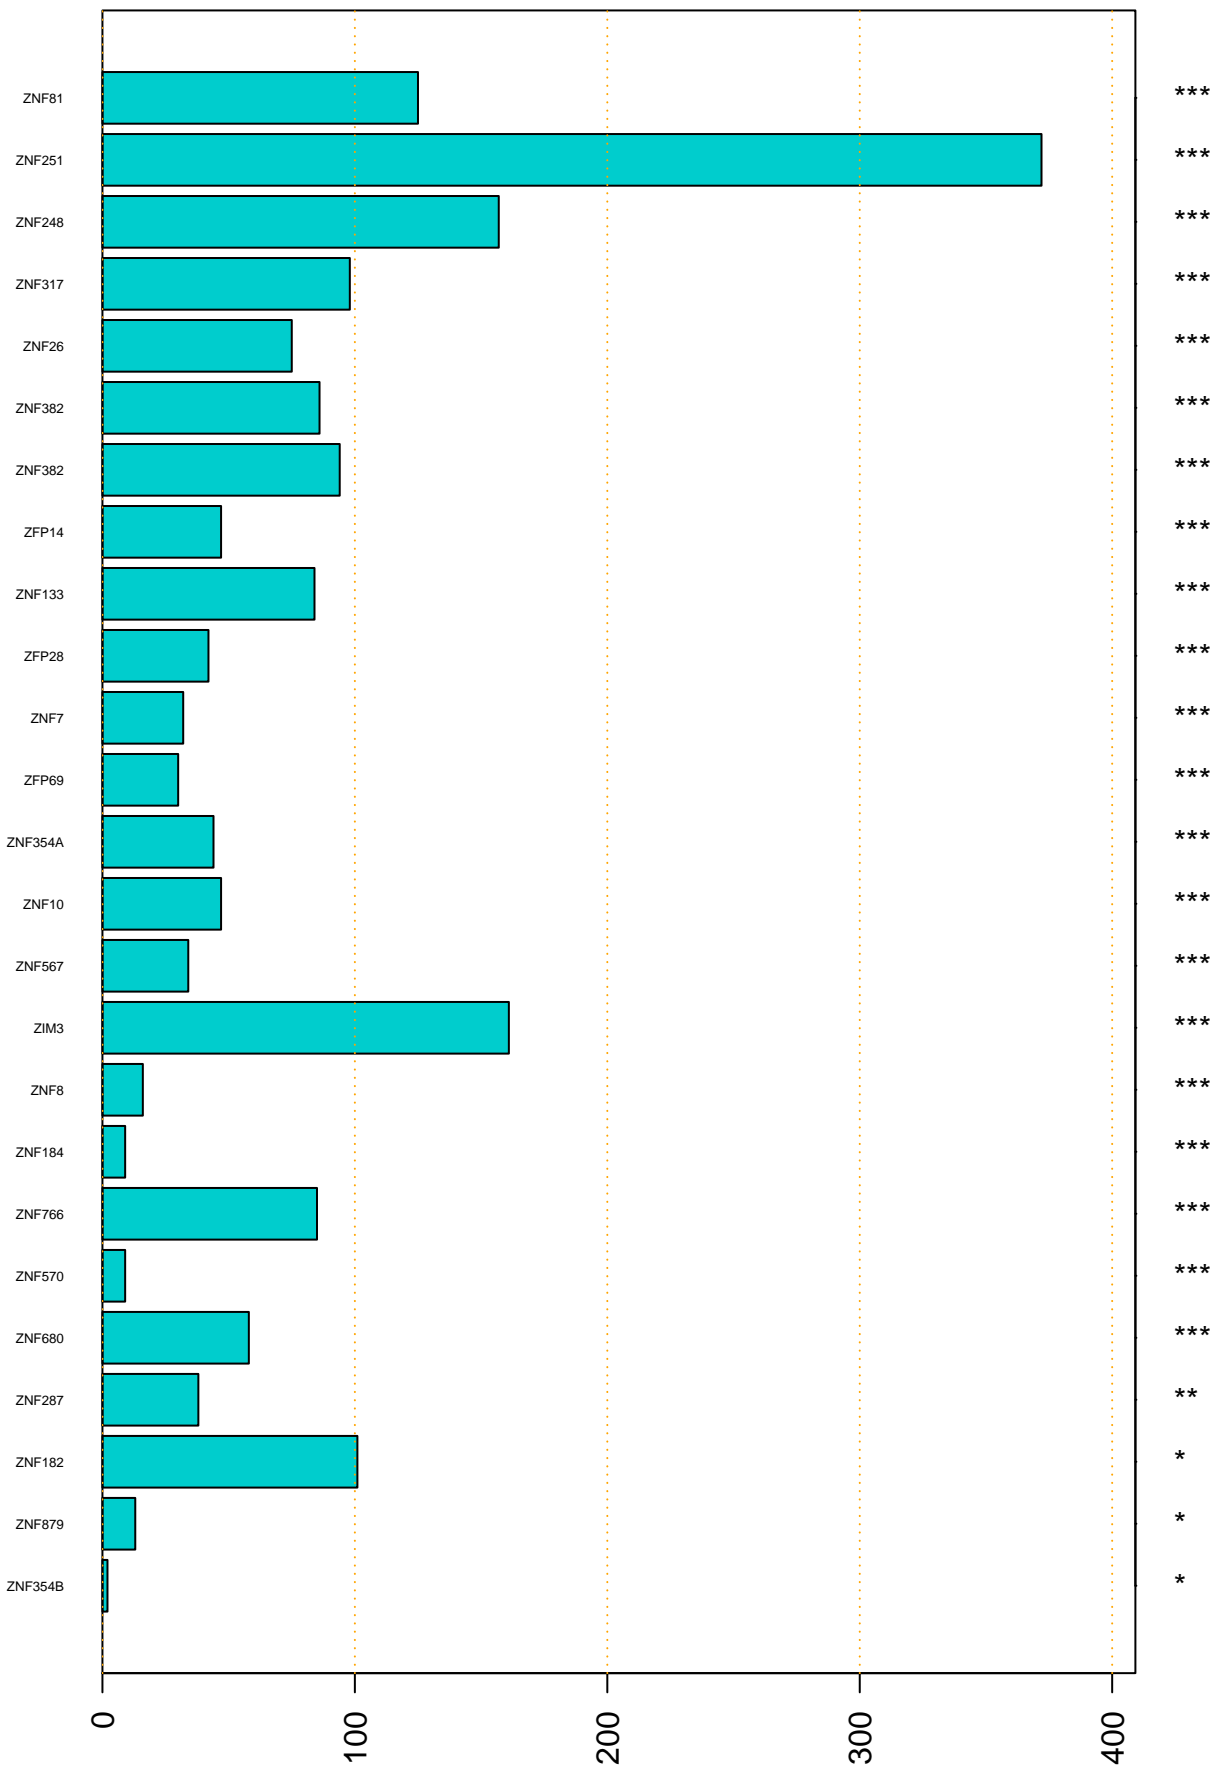

Enriched KZFP

#TE sfam with peak