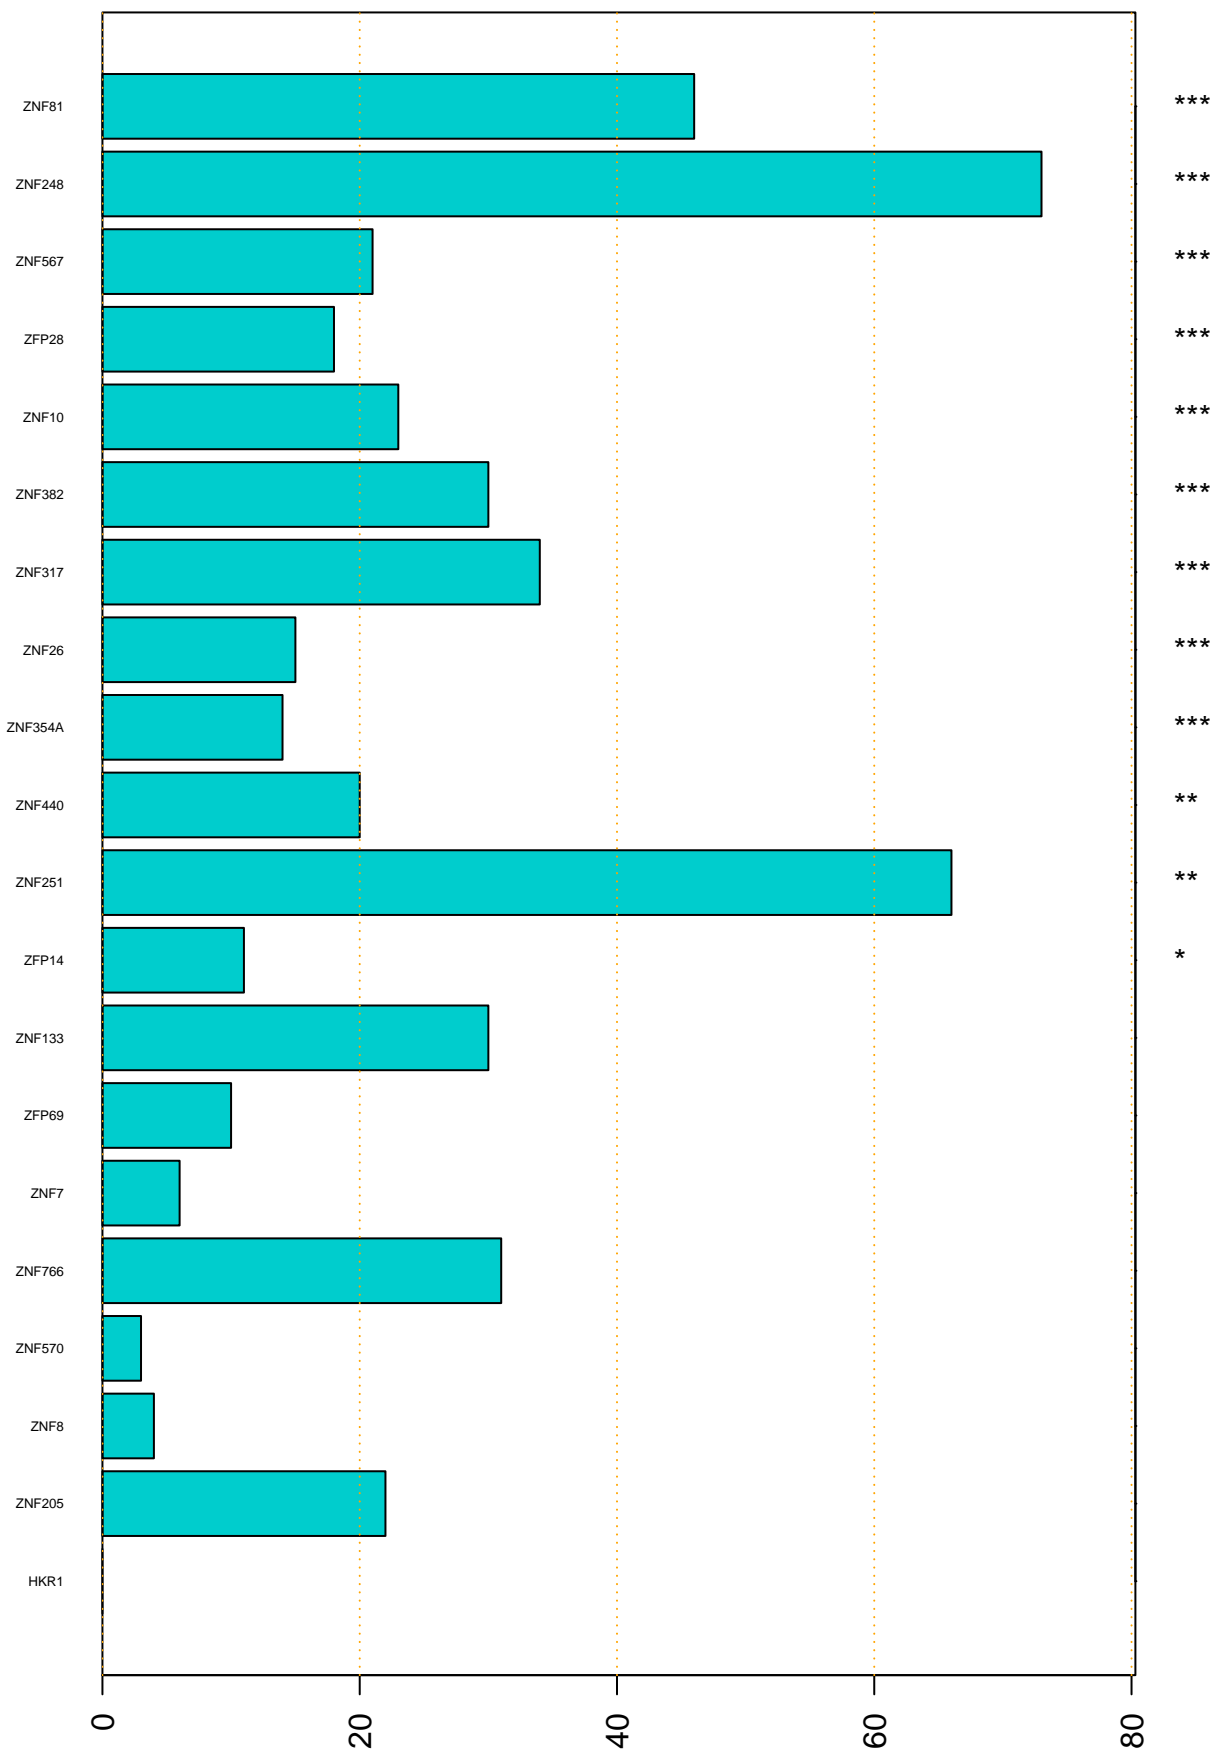

Enriched KZFP

#TE sfam with peak