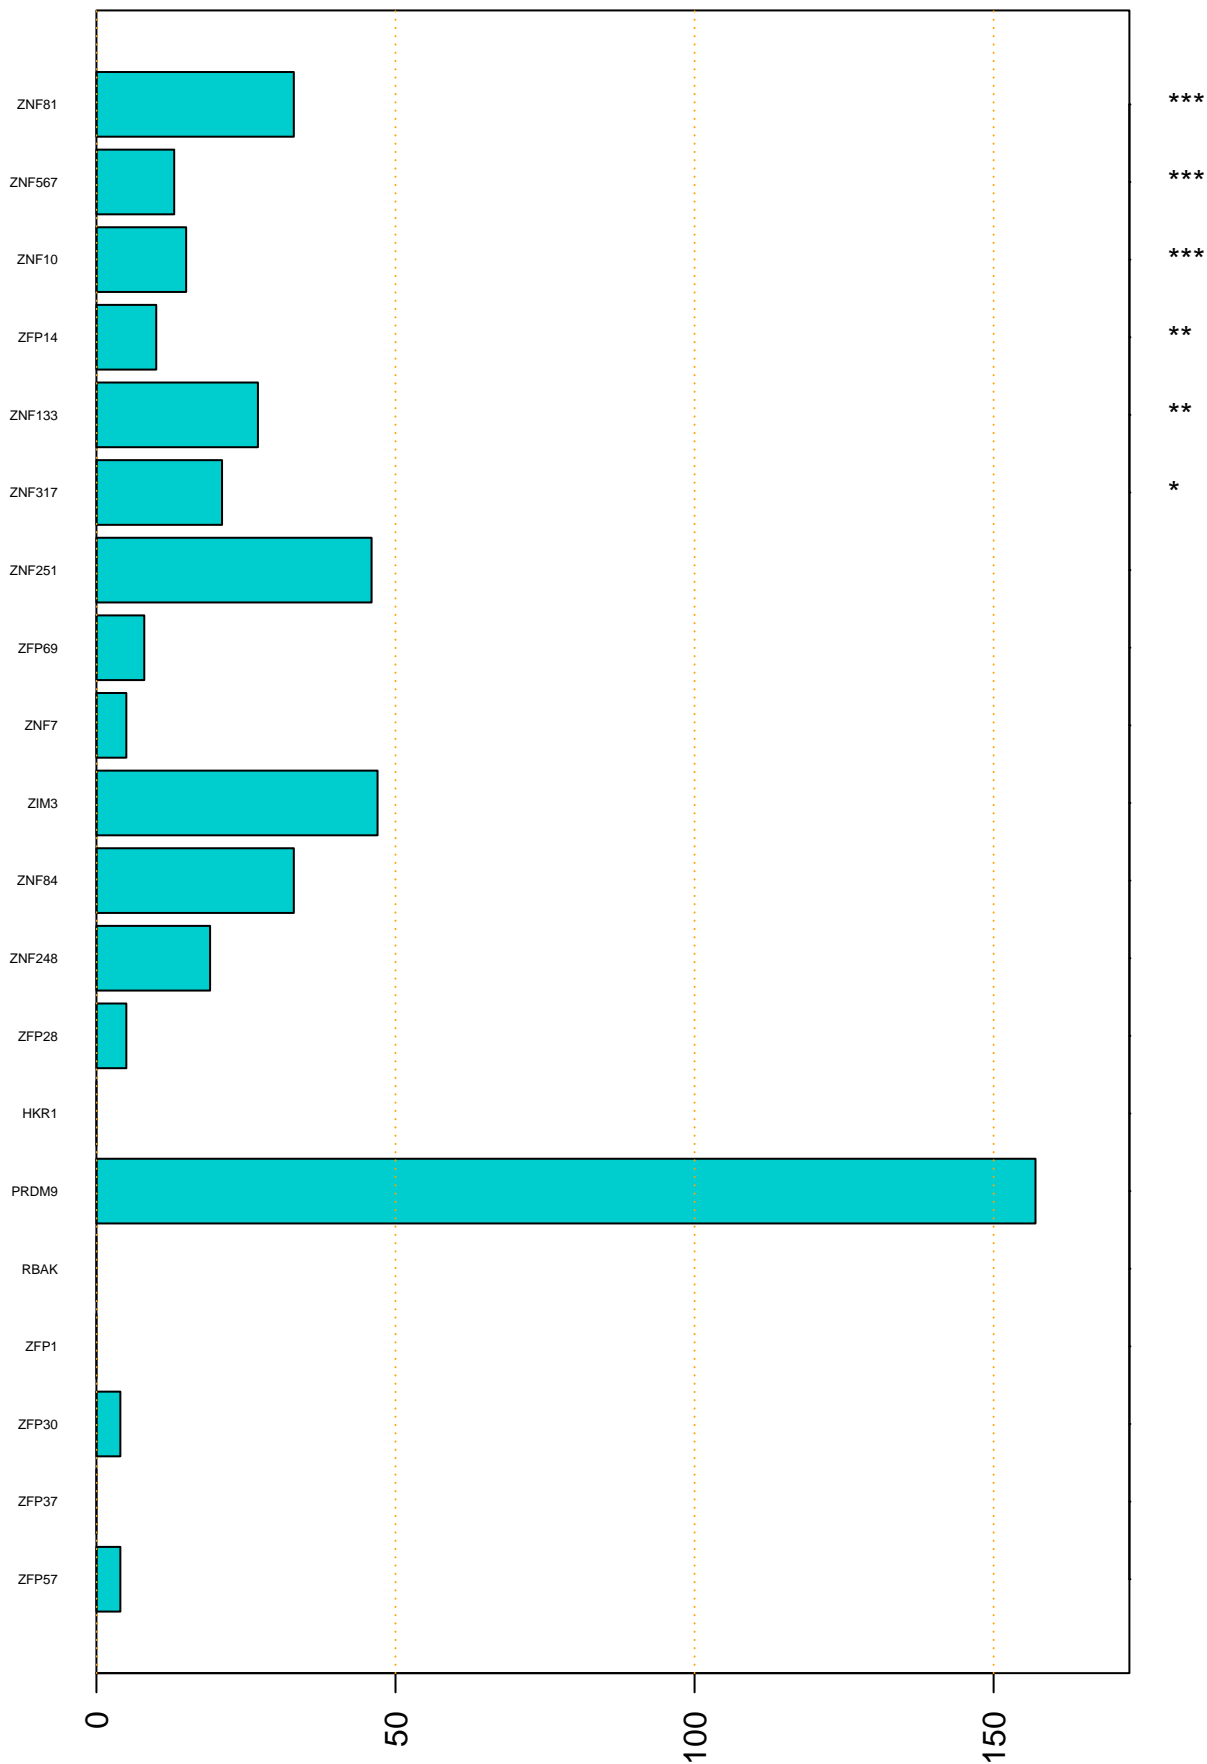

Enriched KZFP

#TE sfam with peak