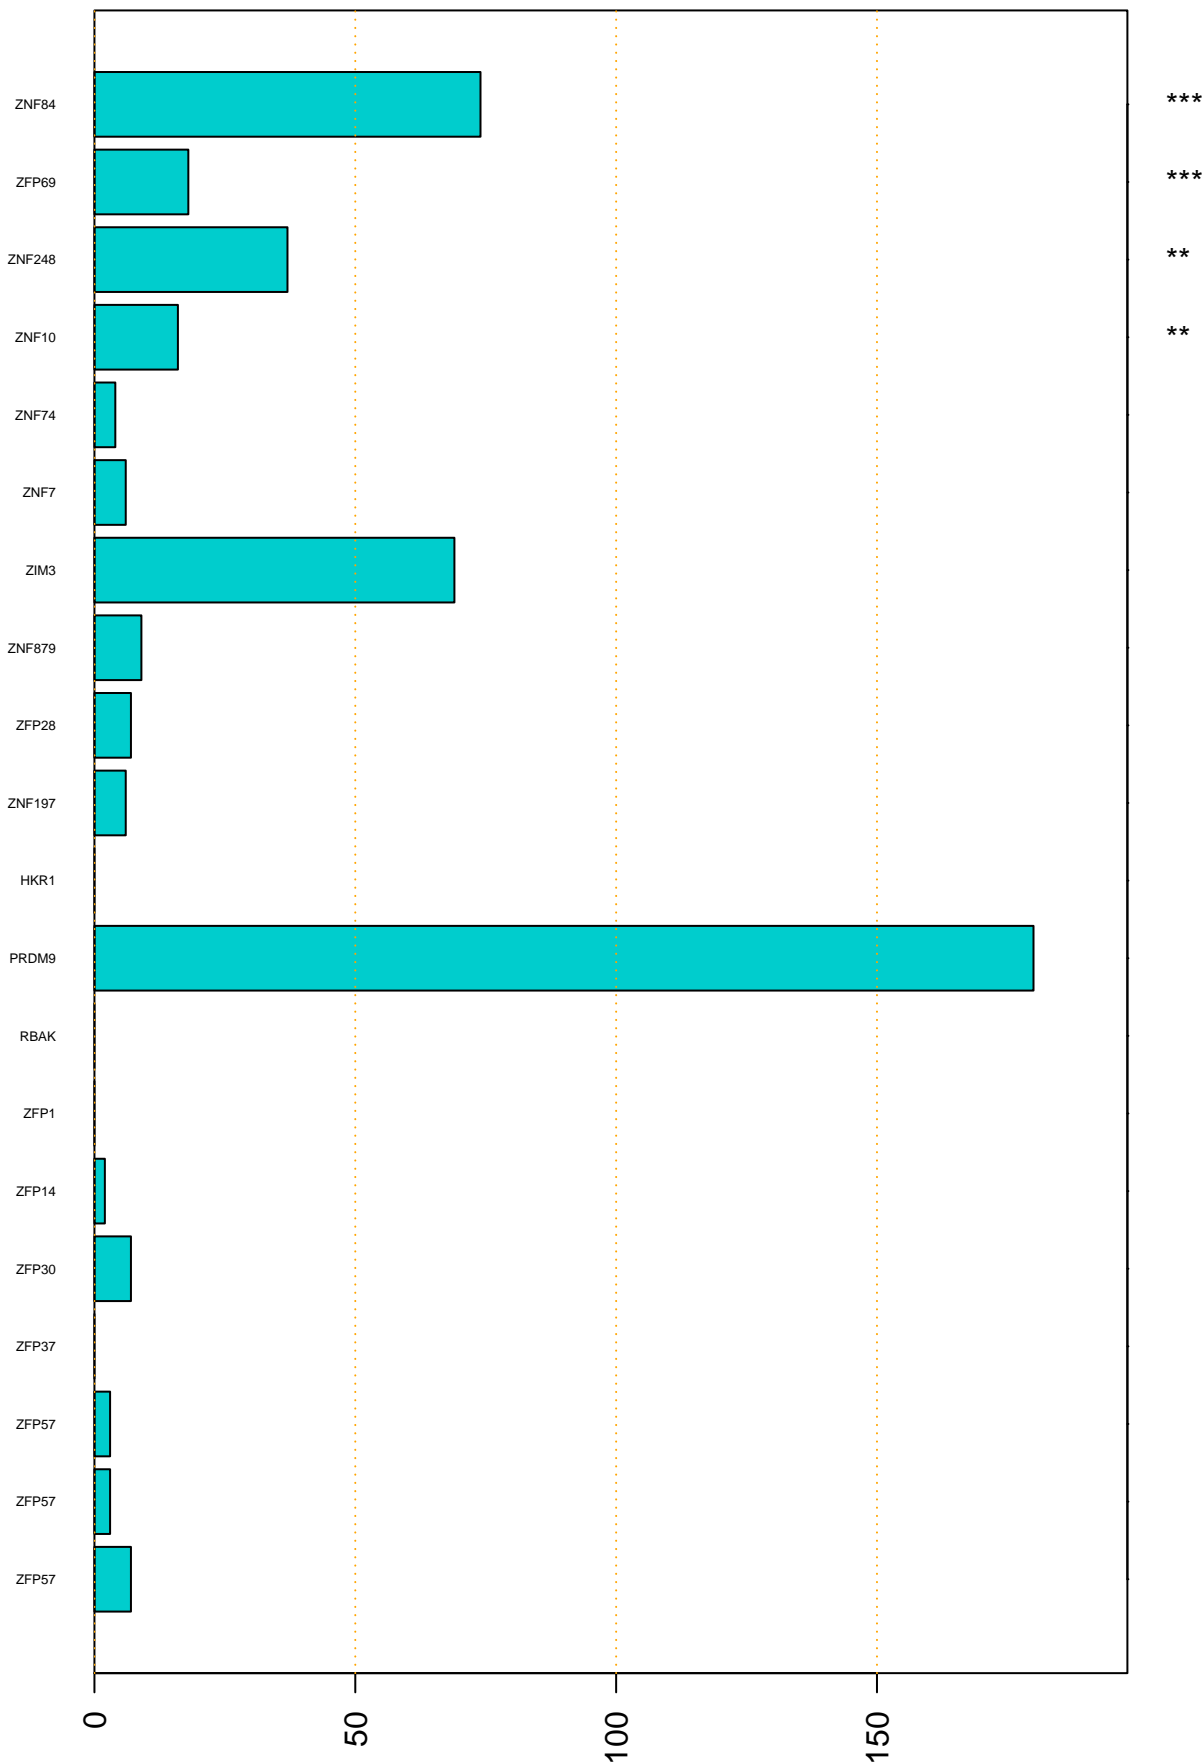

Enriched KZFP

#TE sfam with peak