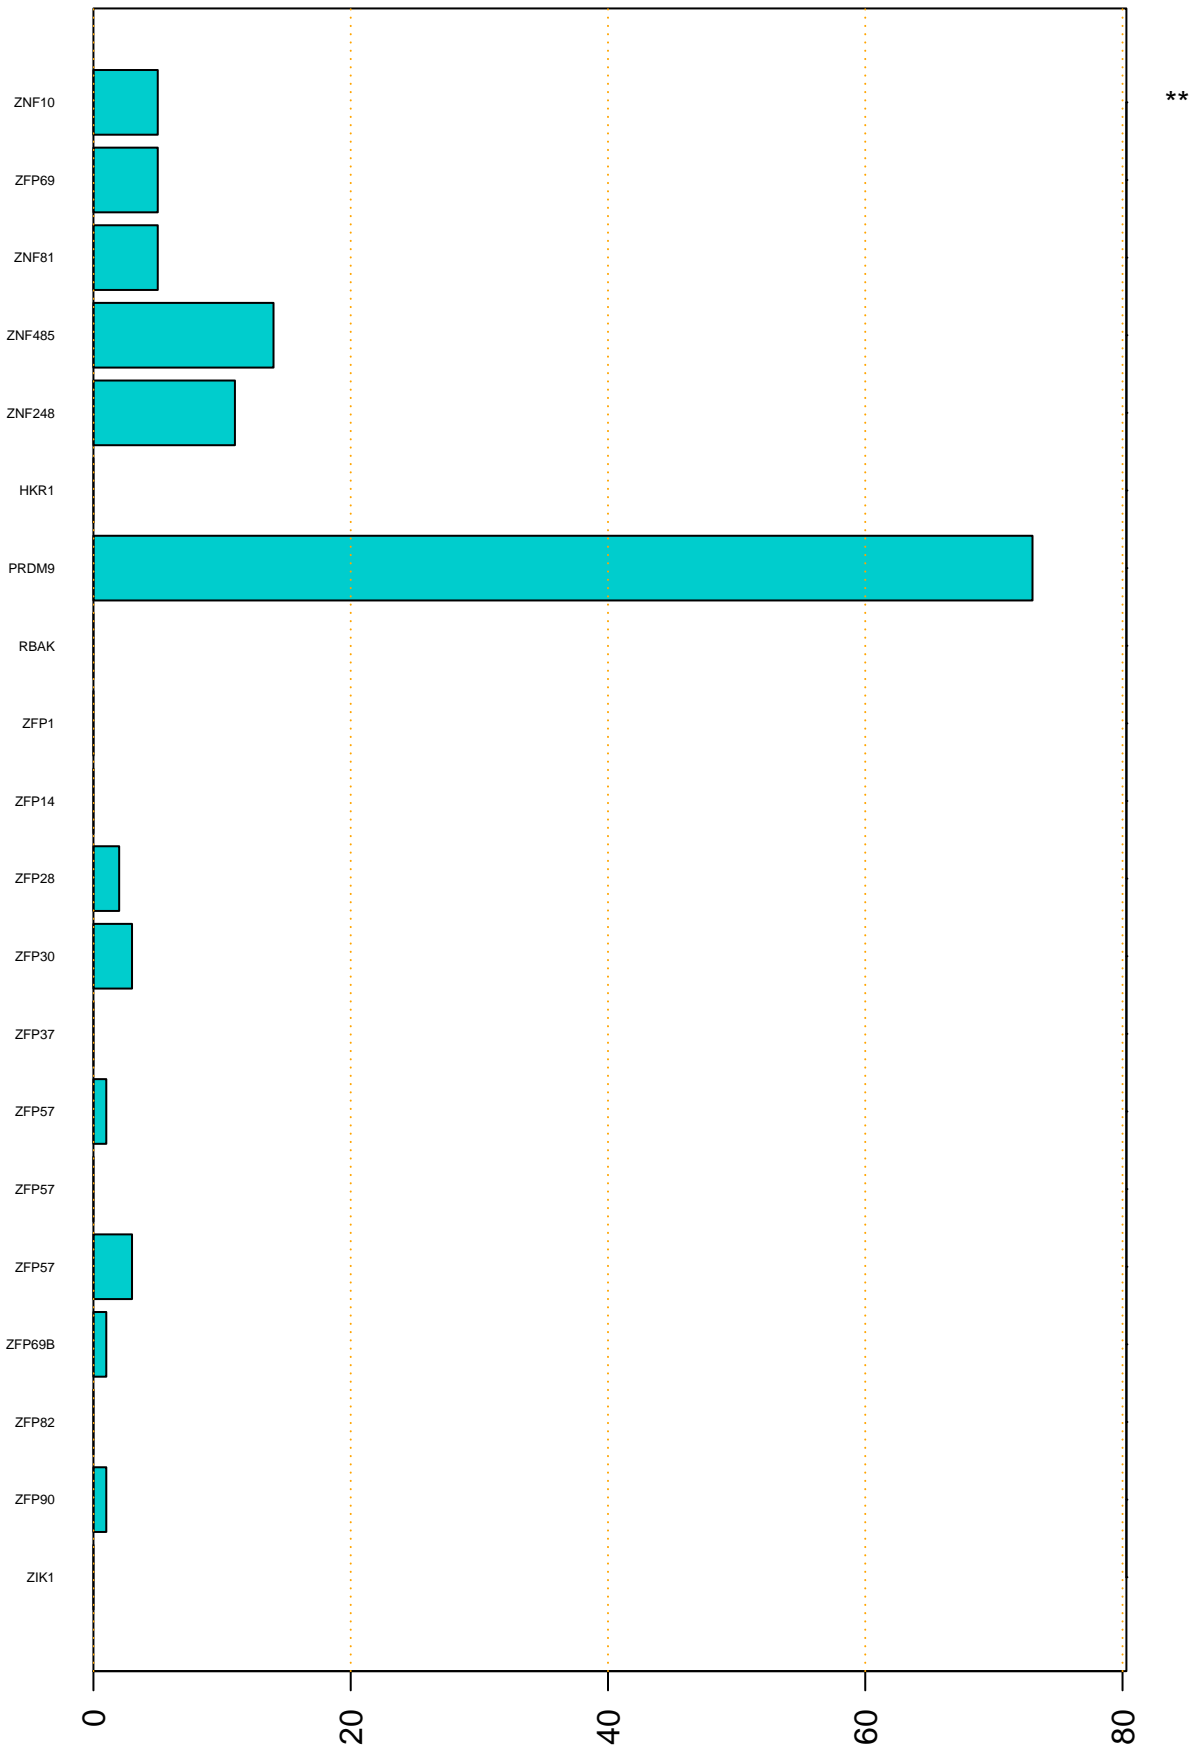

Enriched KZFP

#TE sfam with peak

**