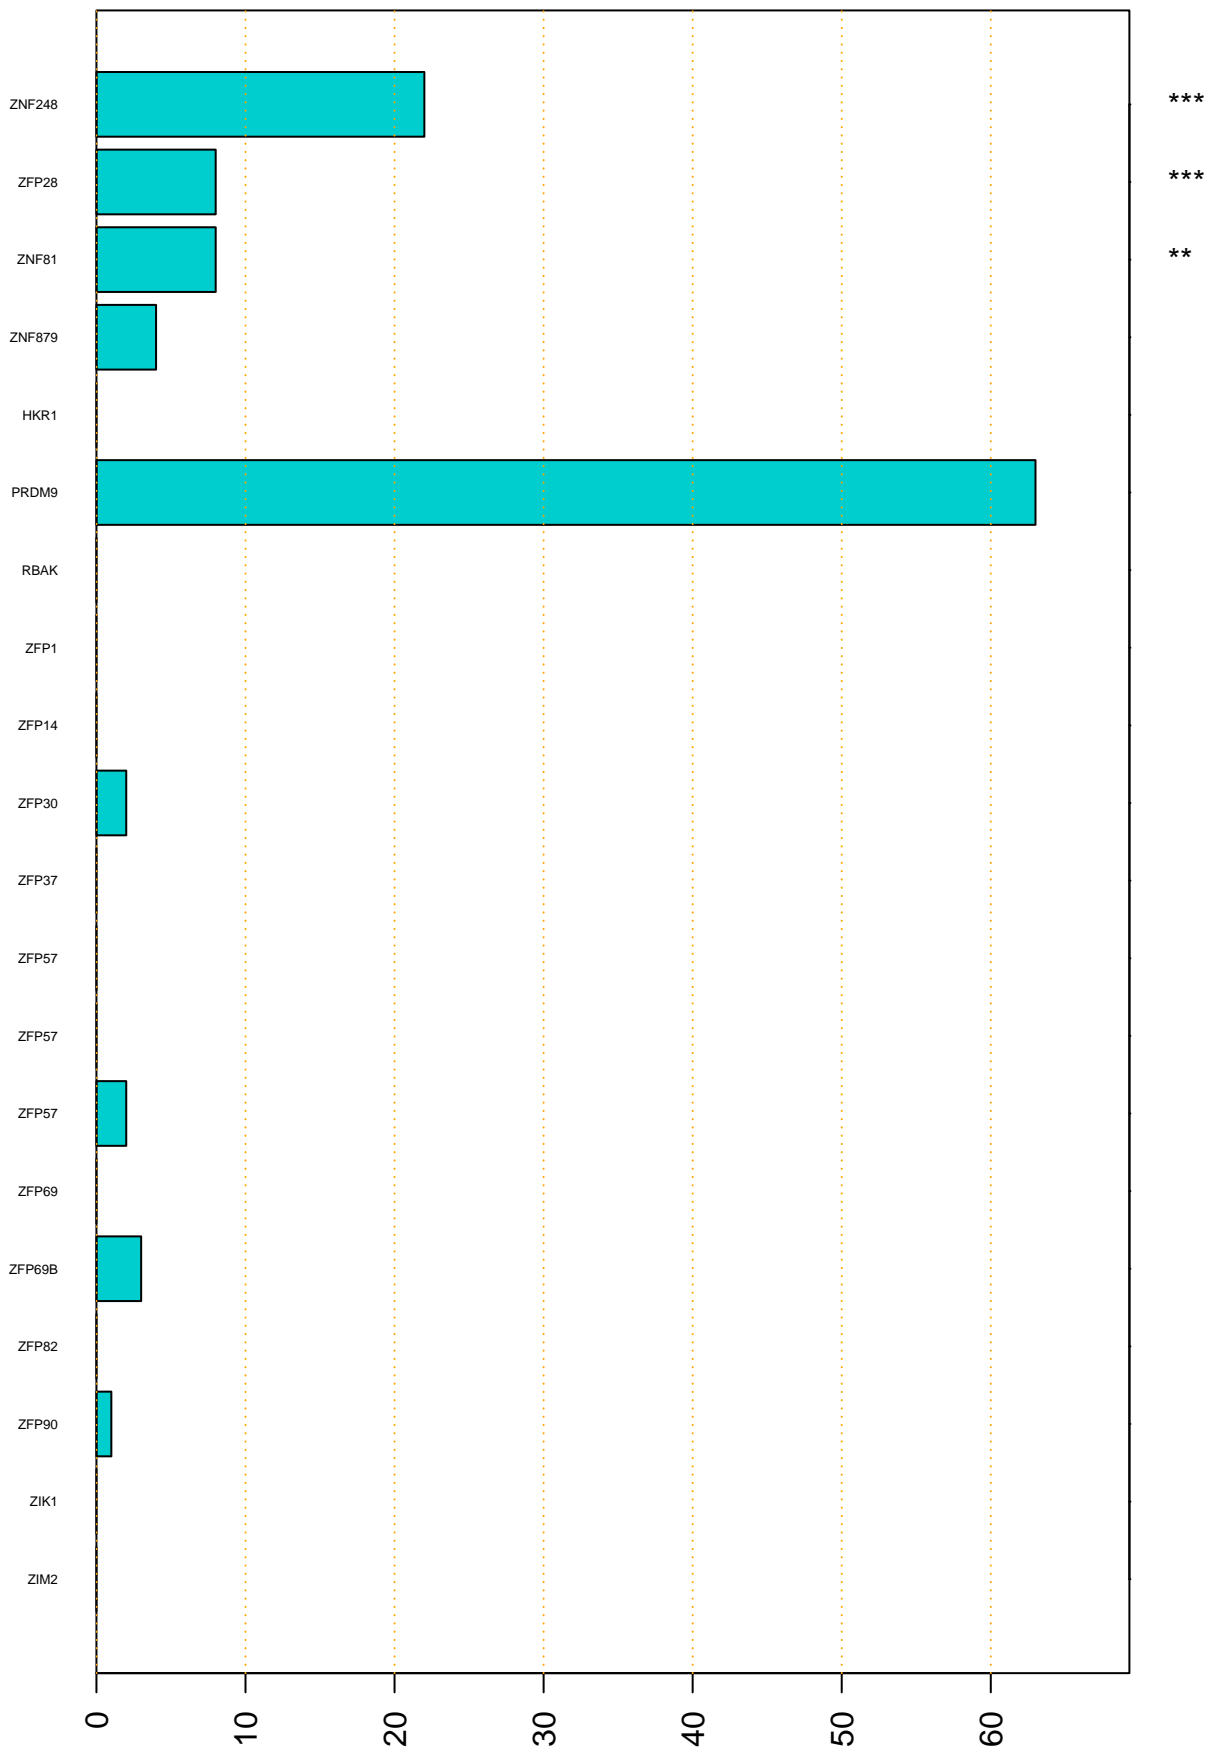

Enriched KZFP

#TE sfam with peak